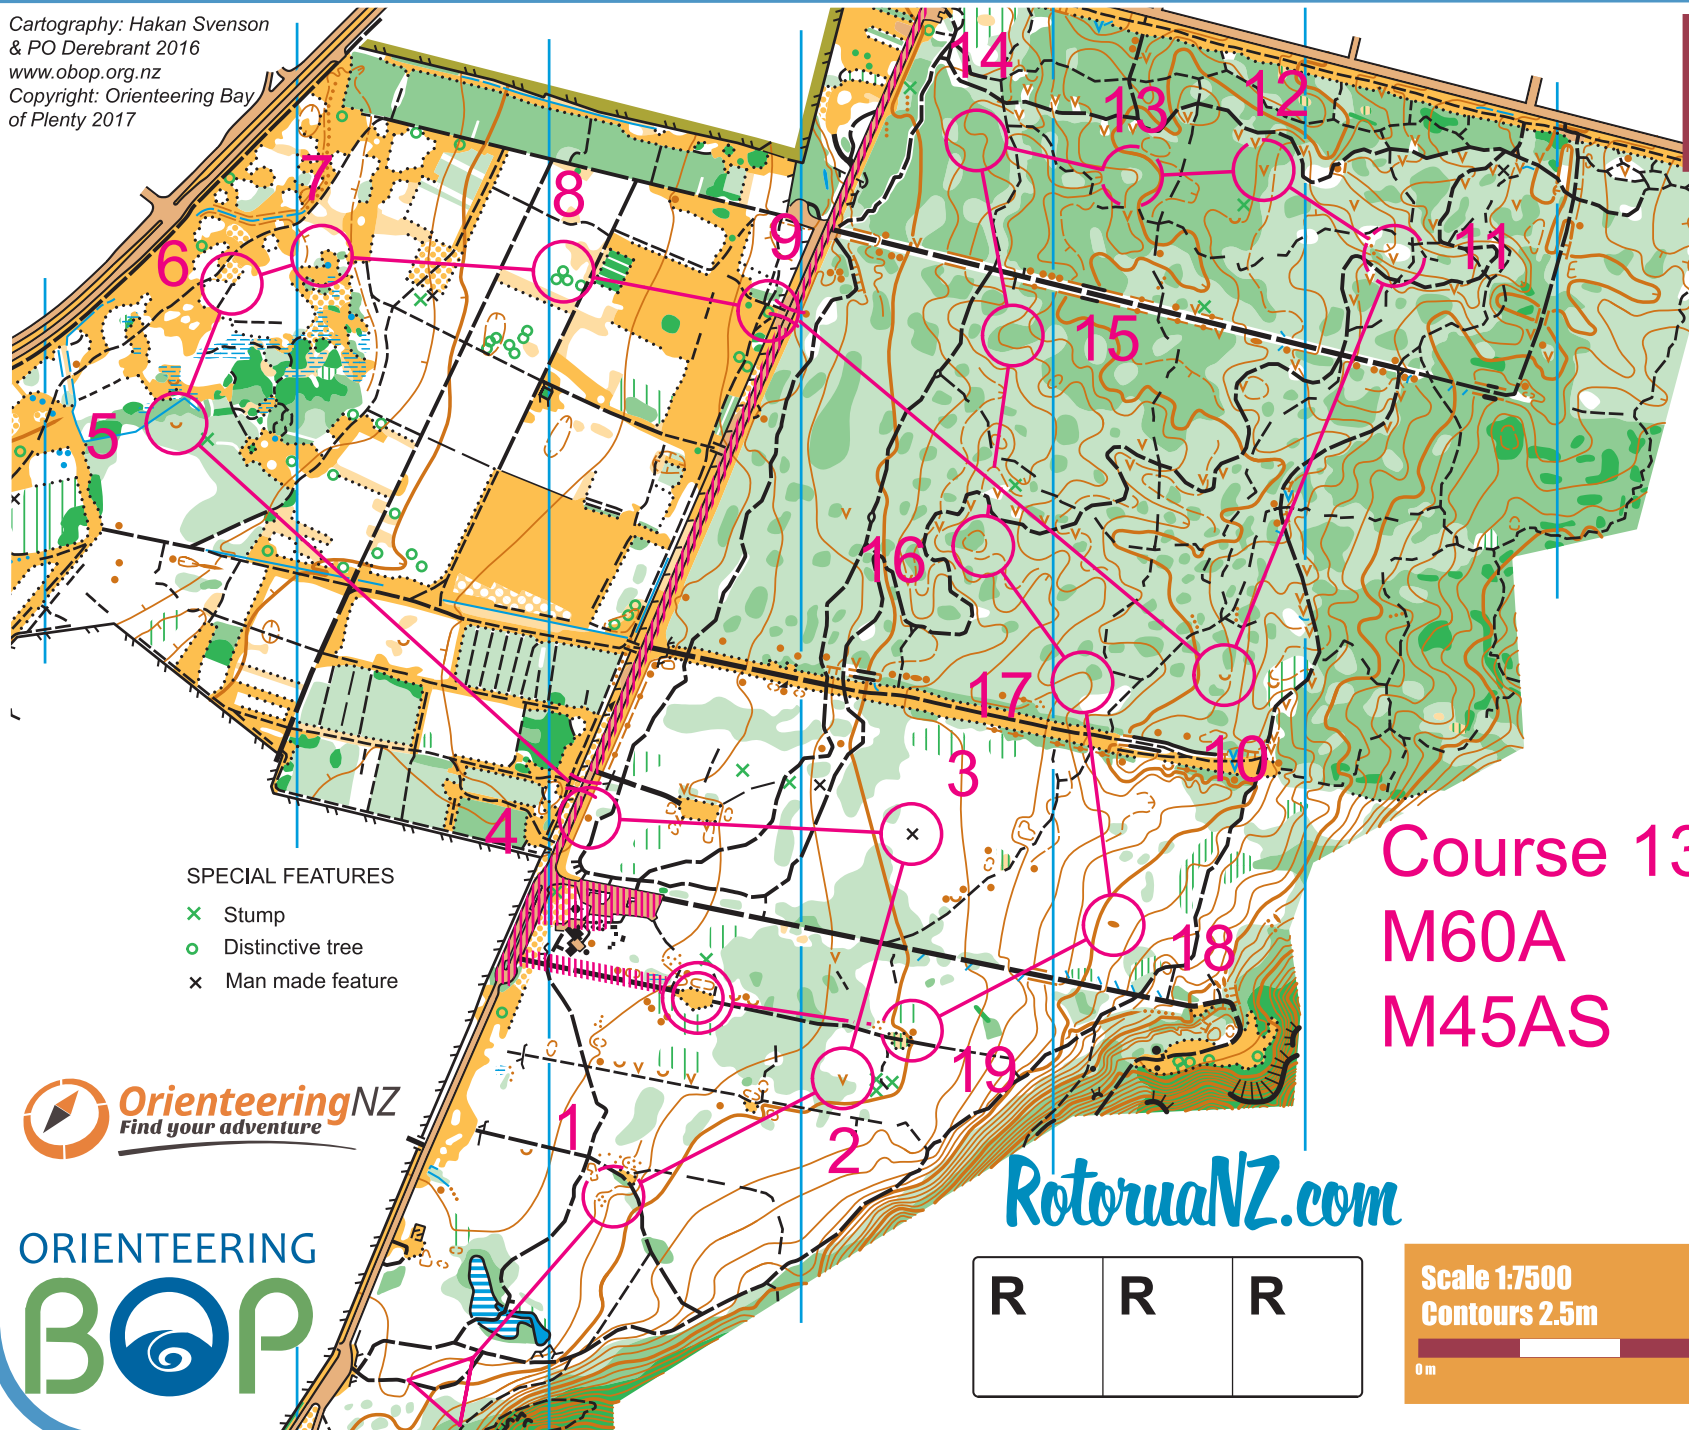

WHAKAREWAREWA

Cartography: Hakan Svenson
& PO Derebrant 2016
www.obop.org.nz
Copyright: Orienteering Bay
of Plenty 2017

- SPECIAL FEATURES
- ✕ Stump
 - Distinctive tree
 - ✕ Man made feature

RotoruaNZ.com

R	R	R
---	---	---

Course 13
M60A
M45AS

Scale 1:7500
Contours 2.5m

Middle Earth 2017 Long 19th April

M60A, M45AS				
Course 13	5,1 km	30 m		
▷		↗		◁
1	167	↘		
2	165	∨		
3	106	✕		
4	230	•		♠ ♣
○✕		=		○✕
5	115	∪	2x2	
6	101	↓	↗	↘
7	236	∩		○
8	105	↑	♠	♣
9	200	♠		♣ ♠
○✕		=		○✕
10	208	∪	8x3	
11	178	∨		
12	194	∨		
13	195	∩		
15	199	↘		
16	206	○		♠
17	212	∩	∪	
18	183	•		♠
19	100	•		♠
○✕		210 m		○✕