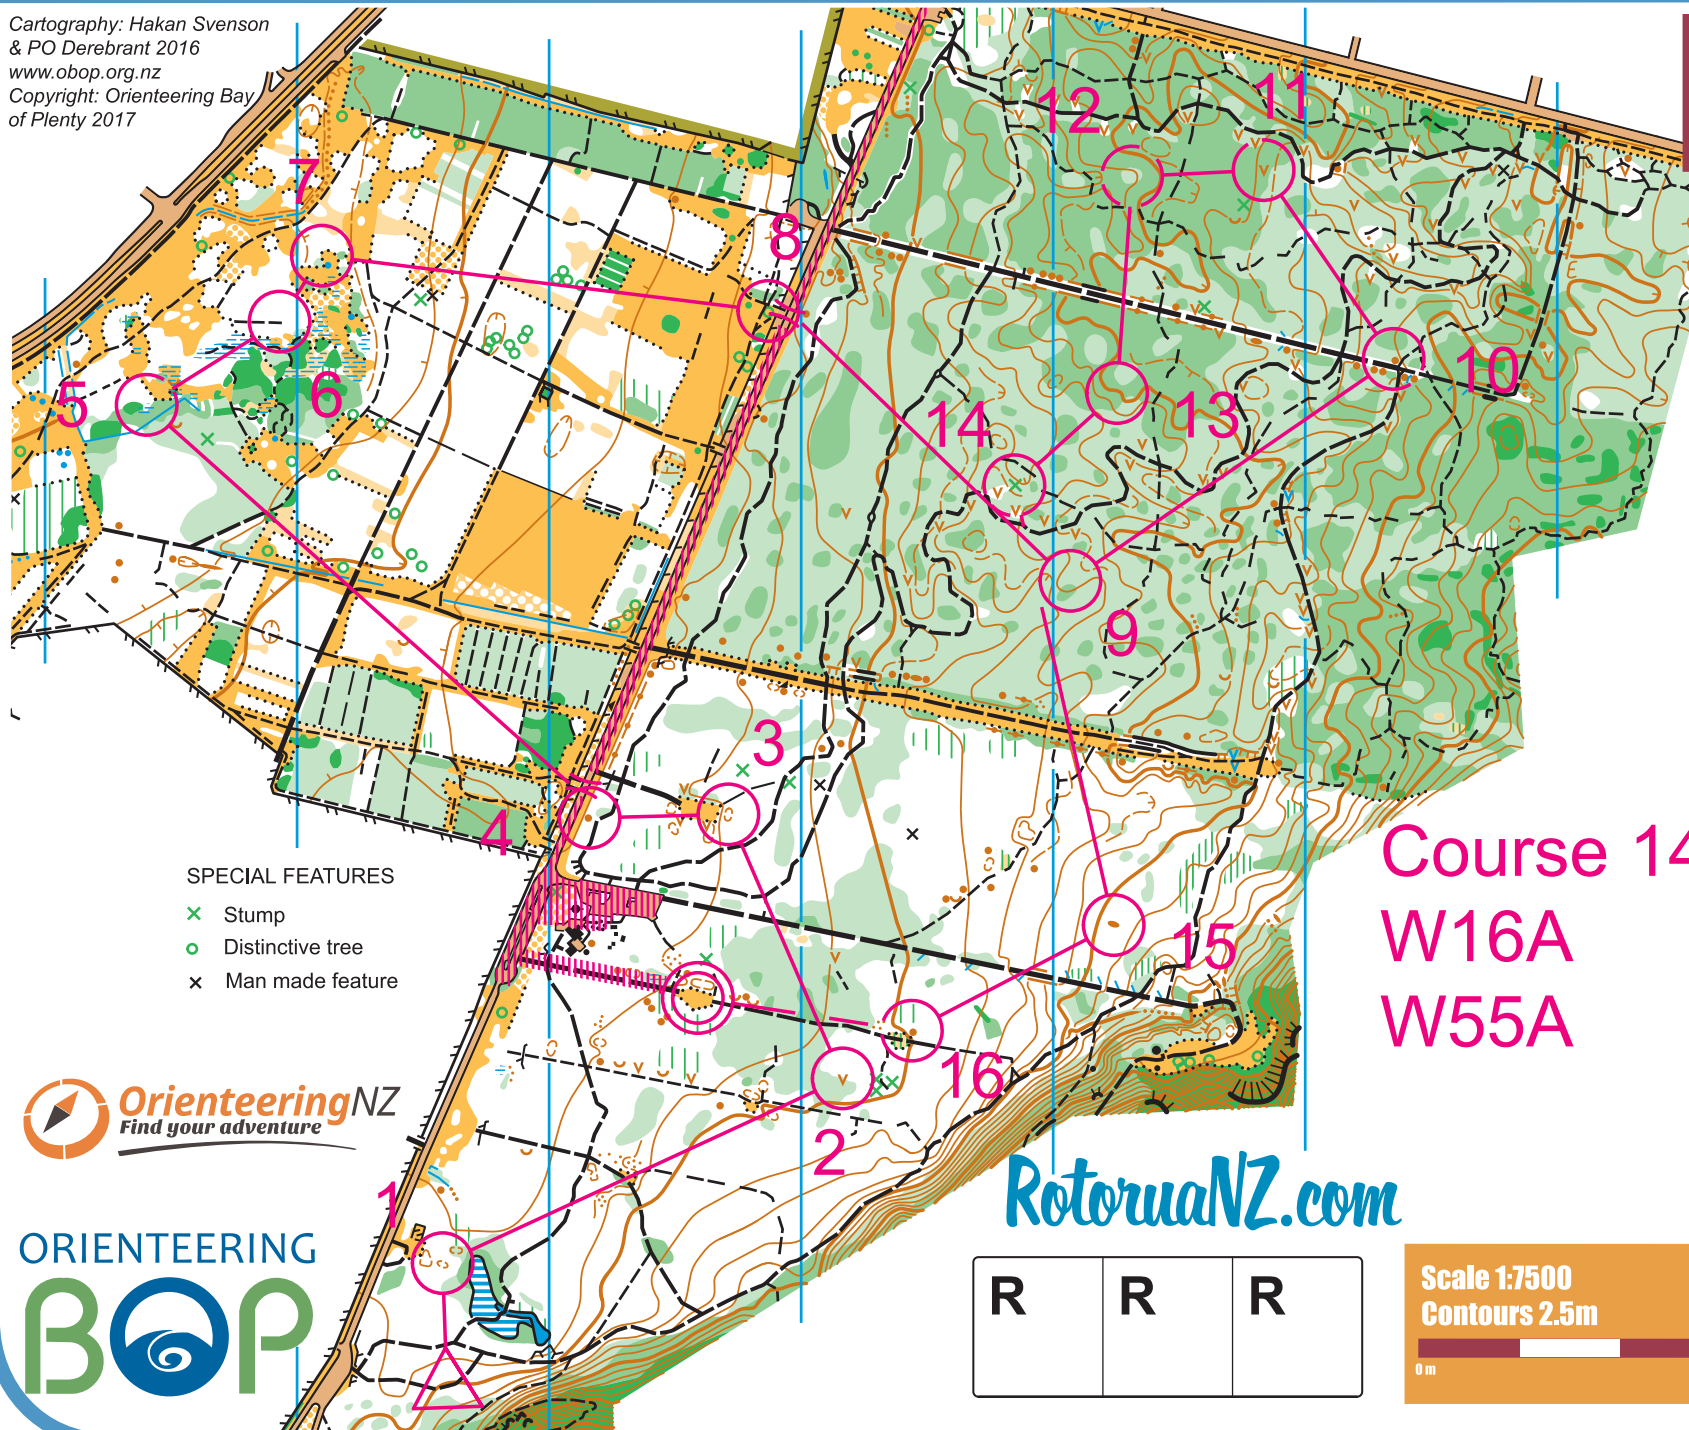

WHAKAREWAREWA

Cartography: Hakan Svenson
& PO Derebrant 2016
www.obop.org.nz
Copyright: Orienteering Bay
of Plenty 2017

- SPECIAL FEATURES
- ✕ Stump
 - Distinctive tree
 - ✕ Man made feature

RotoruaNZ.com

R	R	R
---	---	---

Course 14
W16A
W55A

Middle
Earth
2017
Long
19th April

W16A, W55A				
Course 14	4,7 km	30 m		
▷		↗		◁
1 188		○		○
2 165	∨			
3 107	○		†	
4 230	•		†	♻
○		=		○
5 103	≡		♂	
6 118	↗		†	
7 236	∨		○	
8 200	△		○	♻
○		=		○
9 225	∩			
10 224	•		○	
11 194	∨			
12 195	∩			
13 182	∩			
14 198	⊗		♂	
15 183	•		♀	
16 100	•		♀	
○		=		○
				210 m

Scale 1:7500
Contours 2.5m