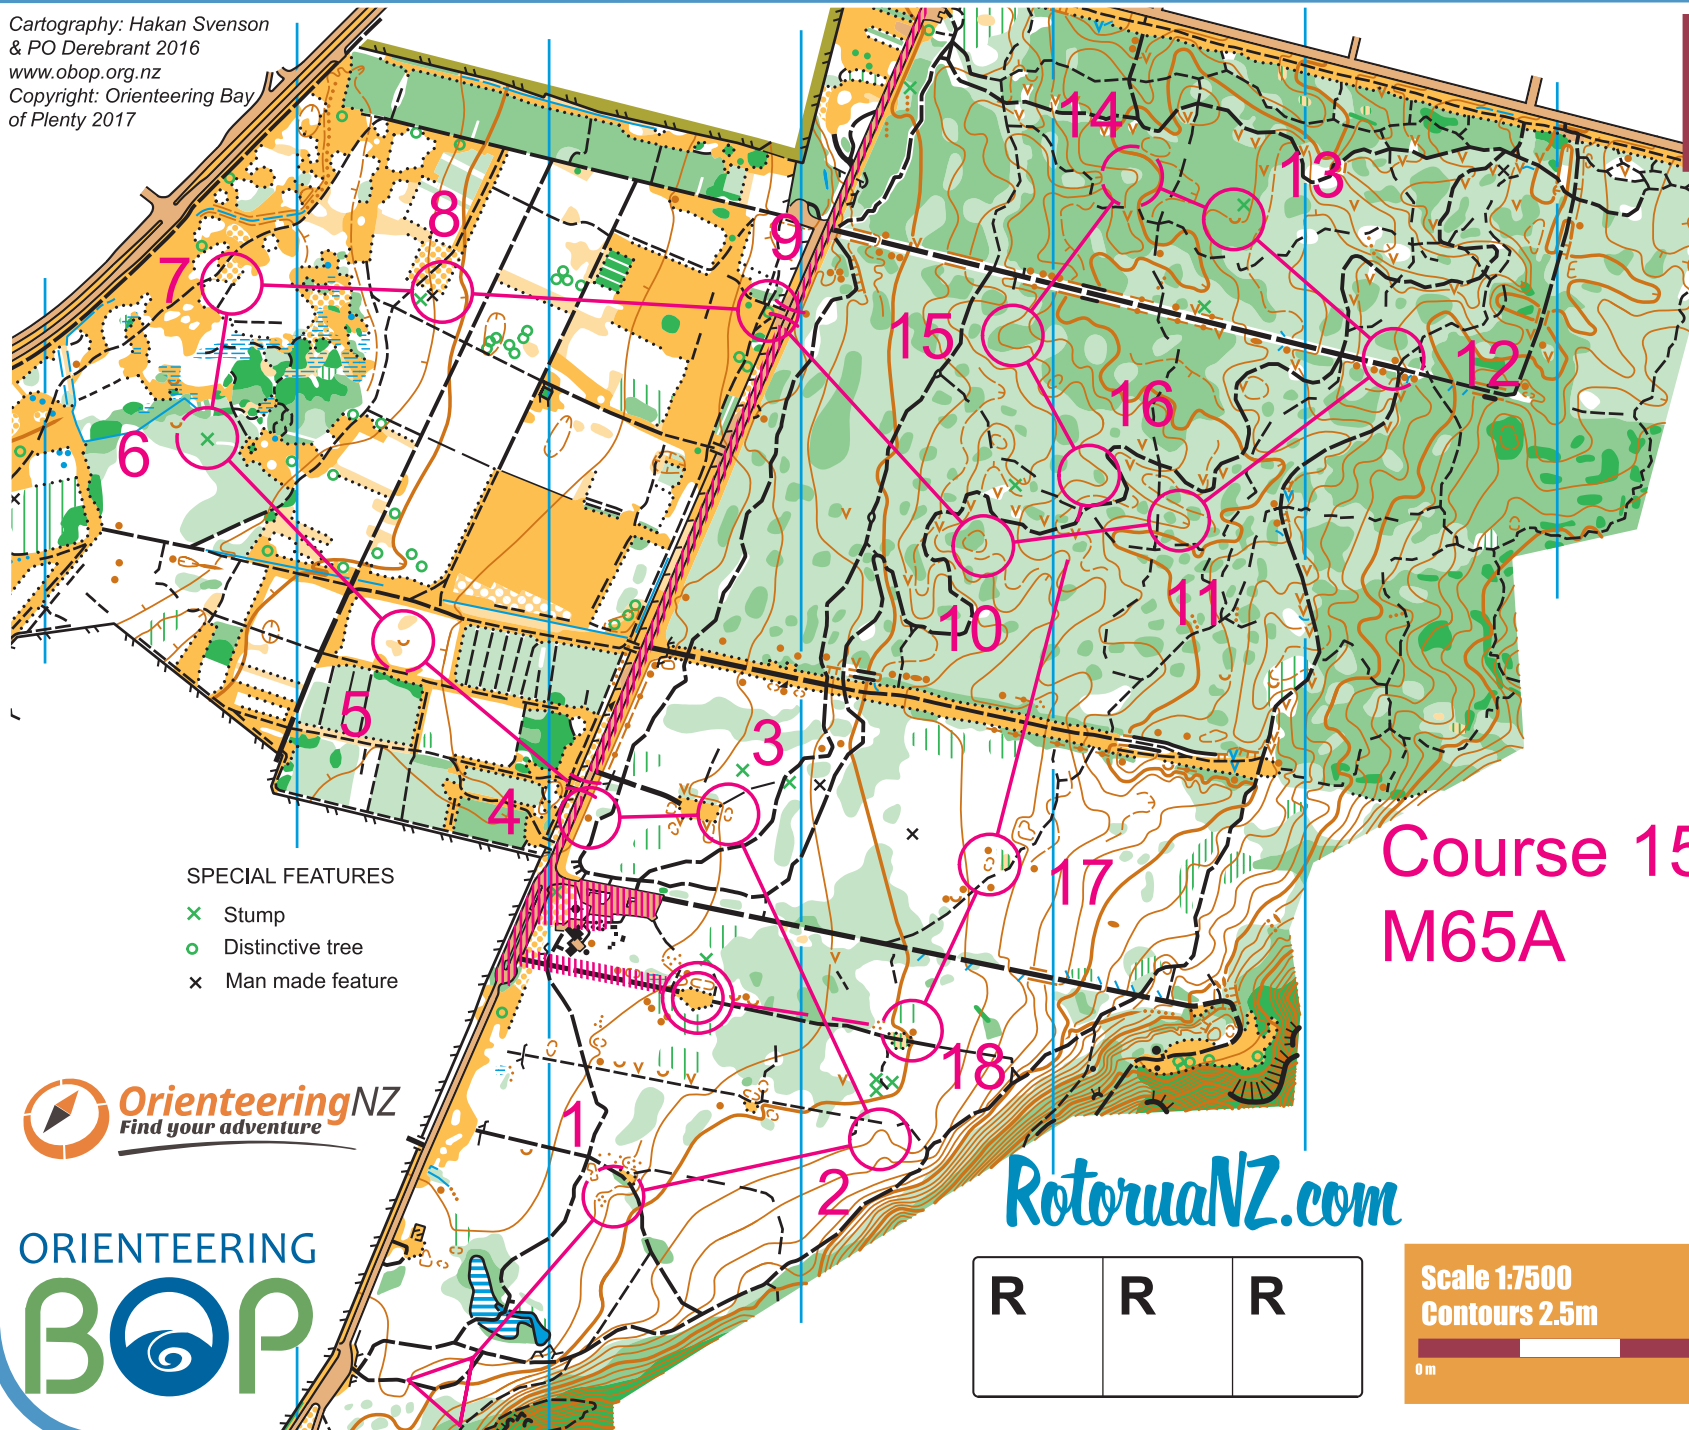

WHAKAREWAREWA

Cartography: Hakan Svenson
& PO Derebrant 2016
www.obop.org.nz
Copyright: Orienteering Bay
of Plenty 2017

SPECIAL FEATURES

- ✕ Stump
- Distinctive tree
- ✕ Man made feature

RotoruaNZ.com

R	R	R
---	---	---

Scale 1:7500
Contours 2.5m

Middle Earth 2017
Long 19th April

M65A				
Course 15	4,5 km	30 m		
▷		↗		◁
1	167	↗		
2	108	↗		
3	107	○		⋈
4	230	•		⋈ ☑
○		=		○
5	117	⊂		
6	235	⊗		○
7	101	↓ ↗		↗
8	237	⋈		⋈
9	200	⋈		○ ☑
○		=		○
10	206	○		⊗
11	222	⋈		
12	224	•		○
13	220	⊂	2x2	
14	195	⋈		
15	199	↗		
16	217	⋈		
17	179	○		⊗
18	100	•		⊗
○		210 m		○

Course 15
M65A