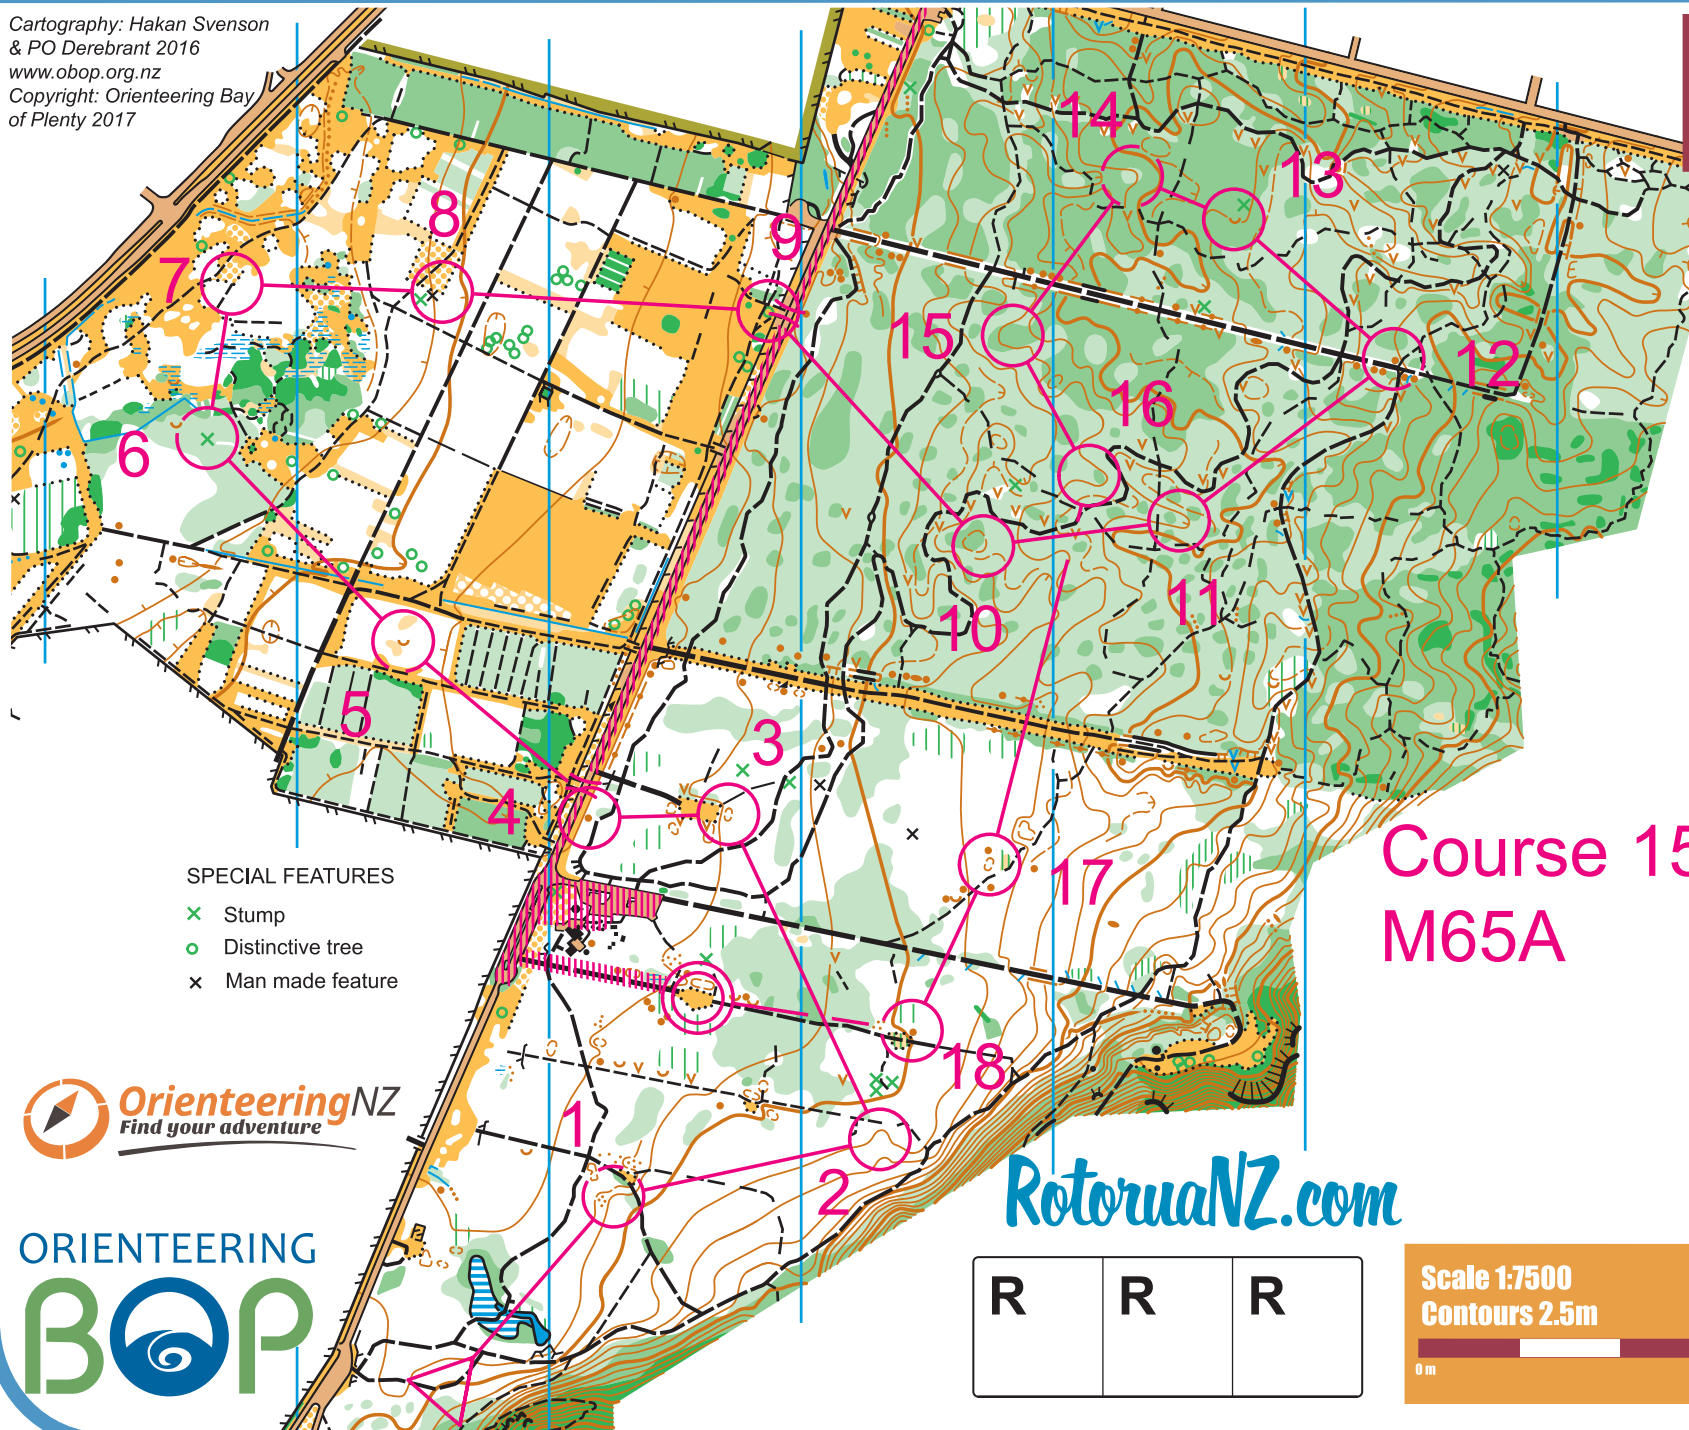

WHAKAREWAREWA

Cartography: Hakan Svenson
& PO Derebrant 2016
www.obop.org.nz
Copyright: Orienteering Bay
of Plenty 2017

SPECIAL FEATURES

- ✕ Stump
- Distinctive tree
- ✕ Man made feature

RotoruaNZ.com

R	R	R
---	---	---

Scale 1:7500
Contours 2.5m

Middle Earth 2017
Long 19th April

M65A				
Course 15	4,5 km	30 m		
▷		↗		◁
1	167	⌢		
2	108	⌢		
3	107	○		⌢
4	230	•		⌢
○		=		○
5	117	⌢		
6	235	⊗		○
7	101	↓	↗	↘
8	237	⋯		⌢
9	200	△		○
○		=		○
10	206	○		⊗
11	222	⌢		
12	224	•		○
13	220	⌢	2x2	
14	195	⌢		
15	199	⌢		
16	217	⌢		
17	179	○		○
18	100	•		⊗
○		210 m		○

Course 15
M65A