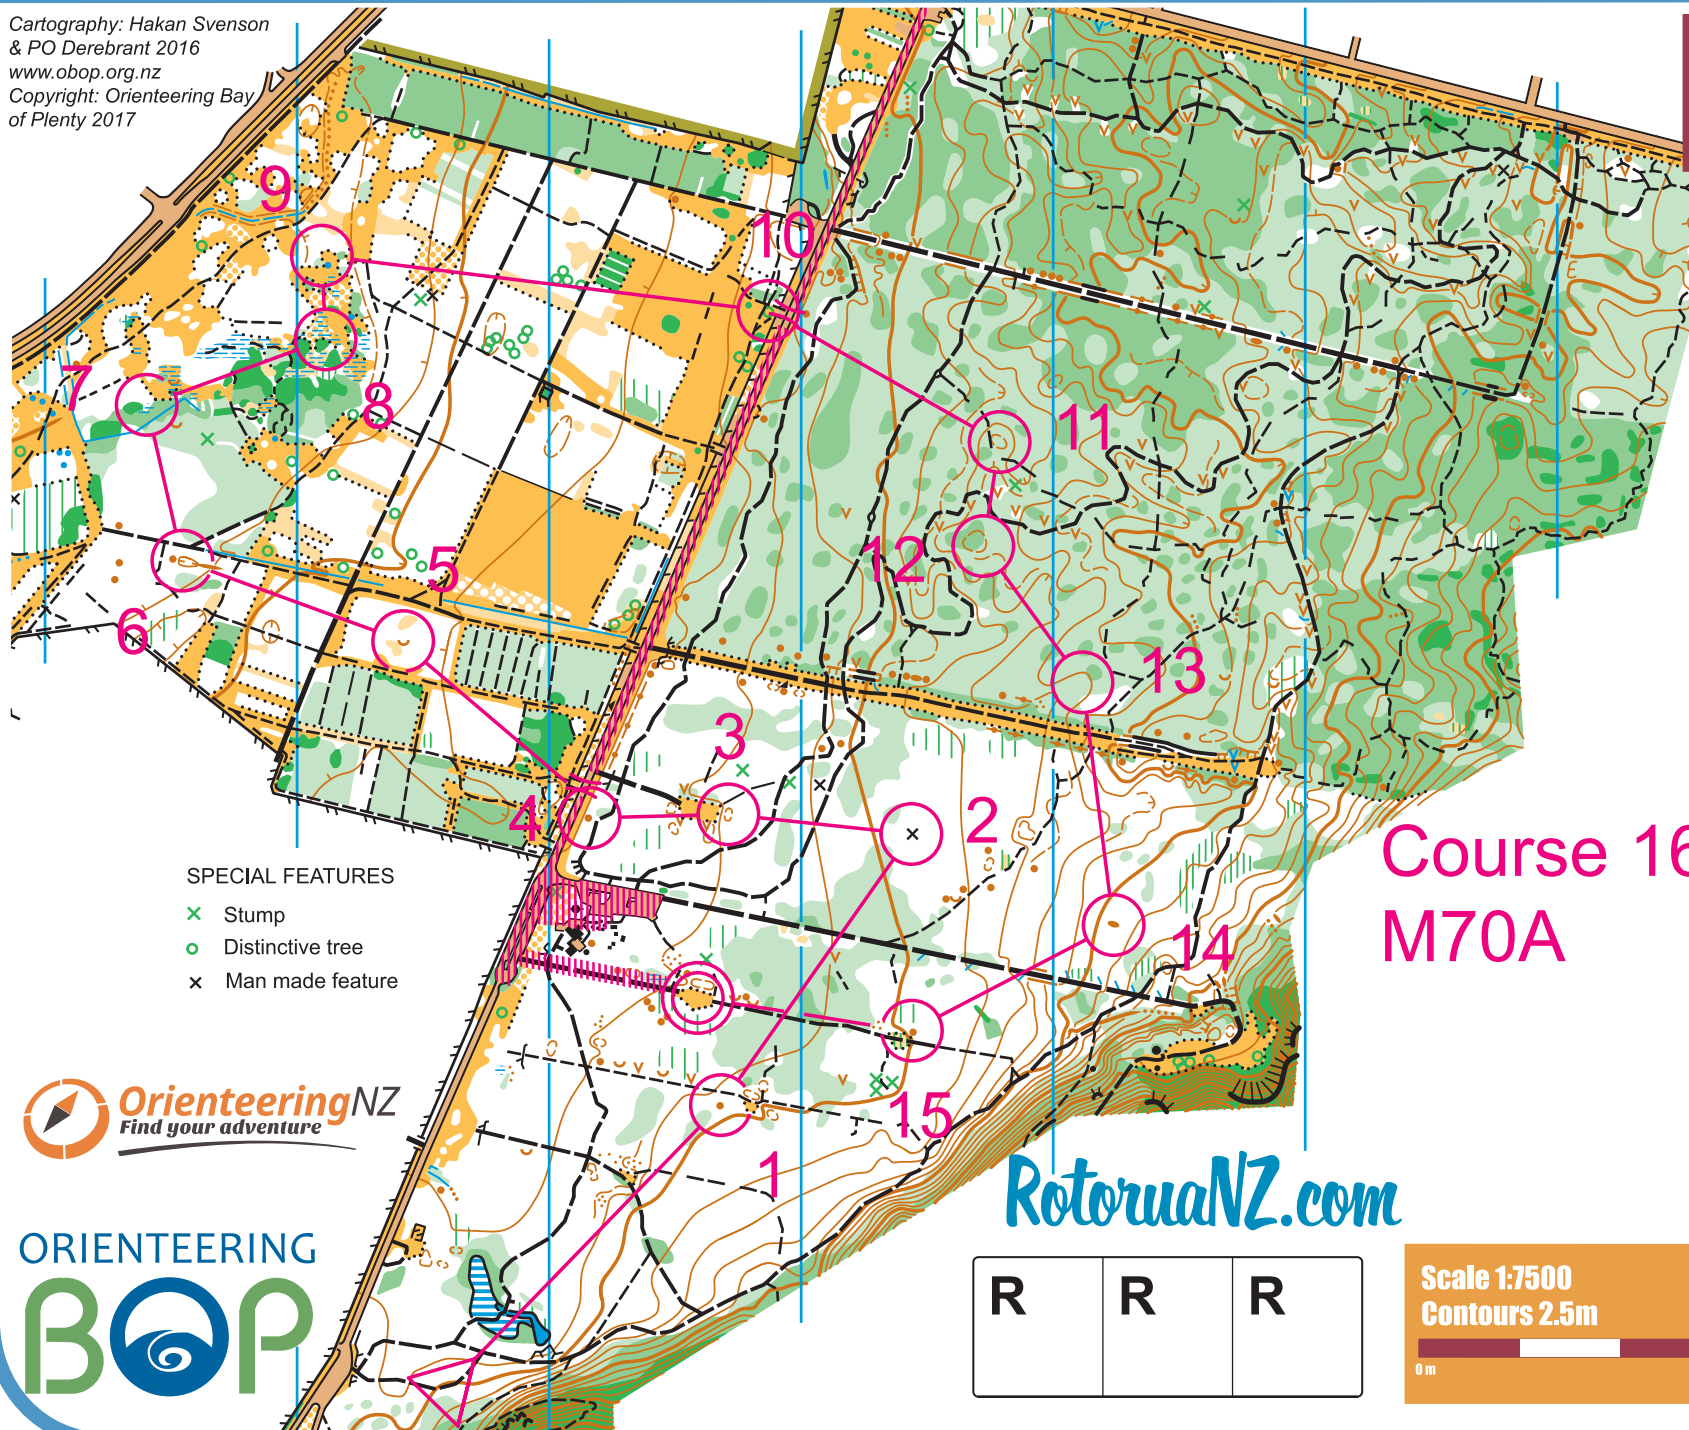

WHAKAREWAREWA

Cartography: Hakan Svenson
& PO Derebrant 2016
www.obop.org.nz
Copyright: Orienteering Bay
of Plenty 2017

- SPECIAL FEATURES
- ✕ Stump
 - Distinctive tree
 - ✕ Man made feature

RotoruaNZ.com

R	R	R
---	---	---

Course 16
M70A

Middle
Earth
2017
Long
19th April

M70A				
Course 16	3,6 km	30 m		
▷		↗		◁
1 163	•			
2 106	✕			
3 107	○		⋈	
4 230	•		⋈	♻️
○✕		=		○✕
5 117	⊂			
6 102	⊖		⊖	
7 103	≡		♂	
8 104		⋈	♂	
9 236	⋈		○	
10 200	△		○	♻️
○✕		=		○✕
11 210	○		⋈	
12 206	○		♀	
13 212	∩	∩		
14 183	•		♀	
15 100	•		♀	
○✕		=		○✕
210 m				

Scale 1:7500
Contours 2.5m