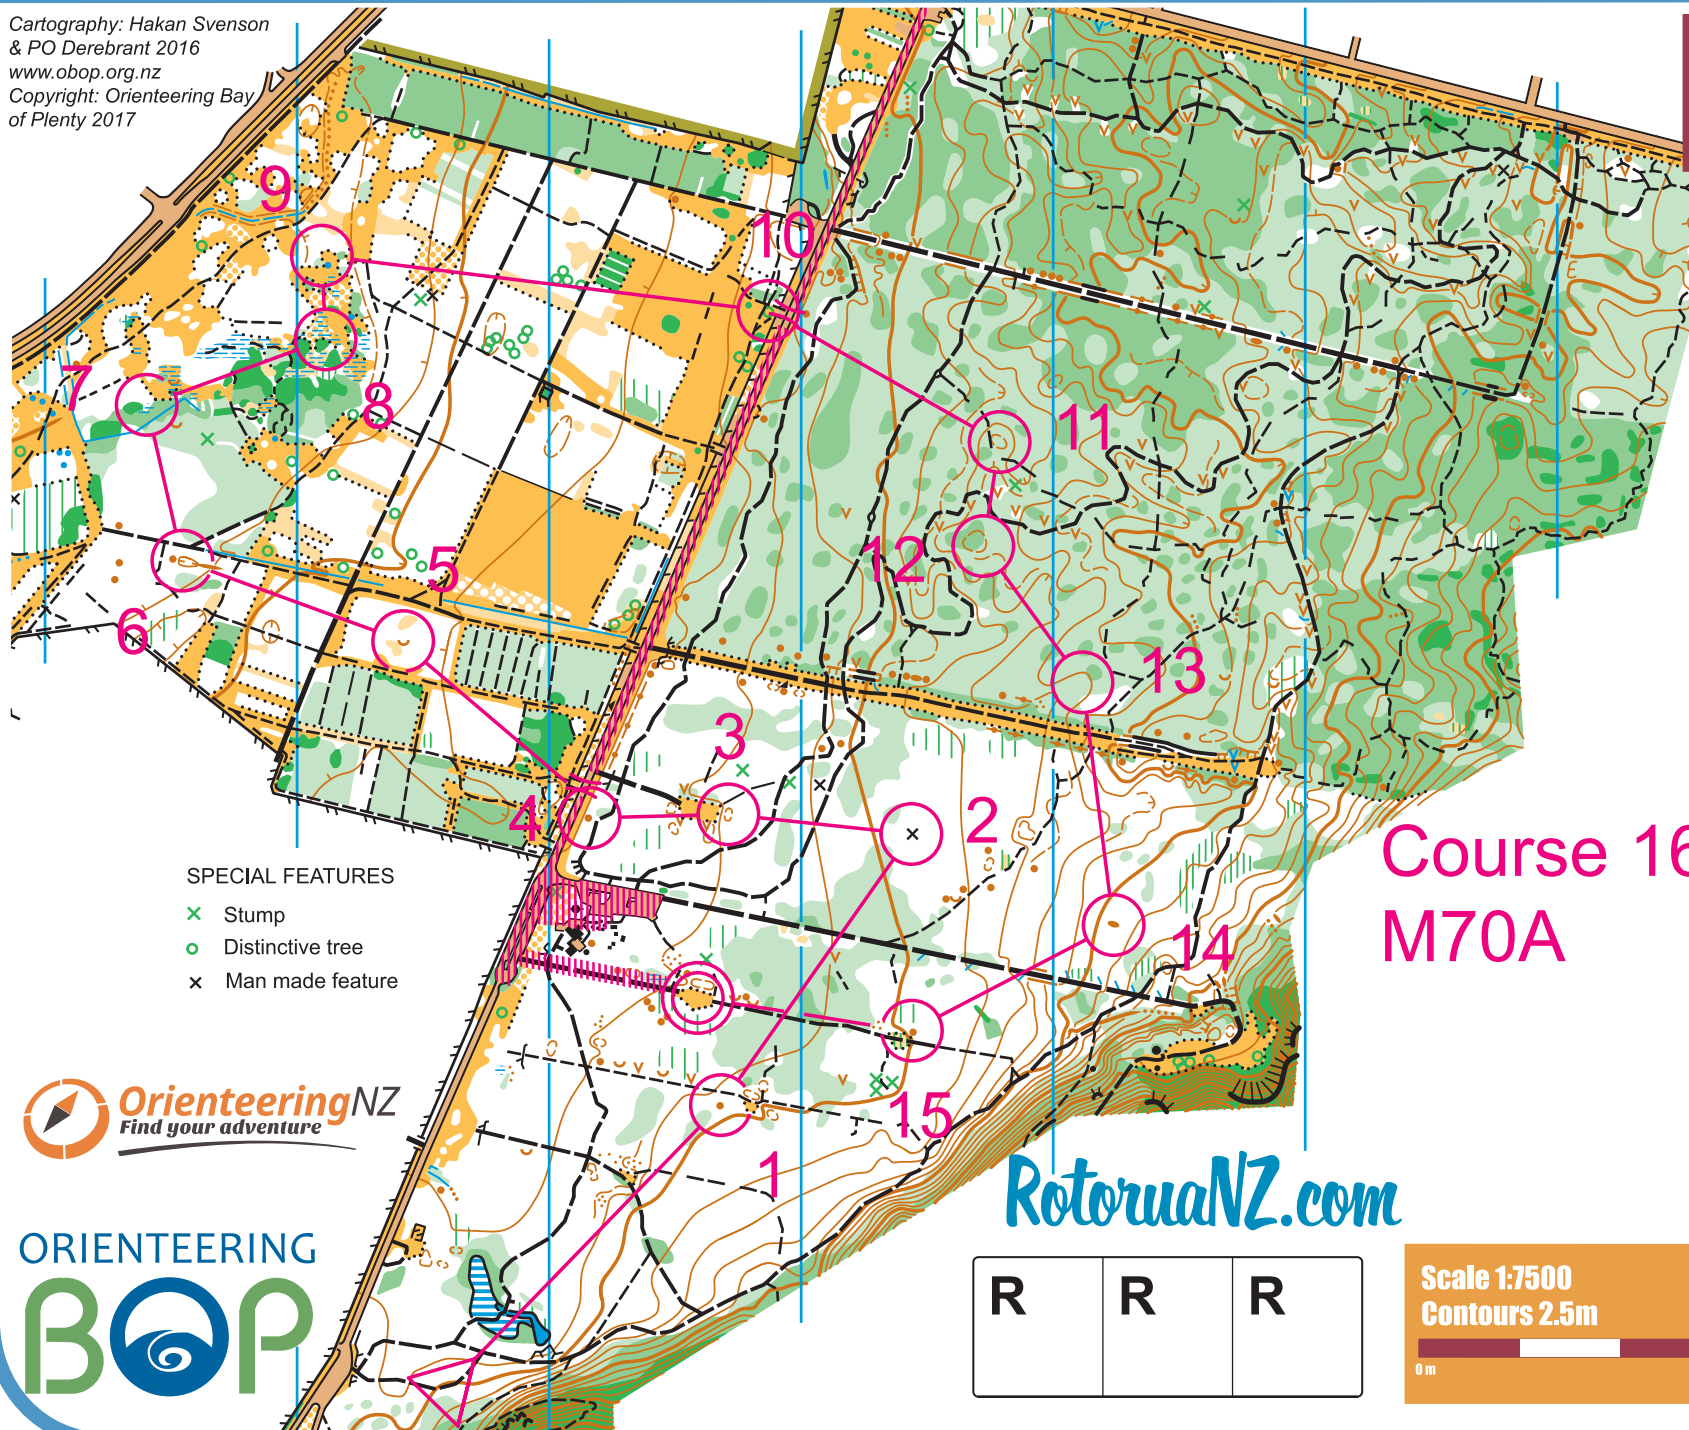

# WHAKAREWAREWA

Cartography: Hakan Svenson  
& PO Derebrant 2016  
www.obop.org.nz  
Copyright: Orienteering Bay  
of Plenty 2017

- SPECIAL FEATURES
- ✕ Stump
  - Distinctive tree
  - ✕ Man made feature

RotoruaNZ.com

R	R	R
---	---	---

Course 16  
M70A

Middle  
Earth  
2017  
Long  
19th April

M70A				
Course 16	3,6 km	30 m		
▷		↗		◁
1 163	•			
2 106	✕			
3 107	○		⋈	
4 230	•		⋈	♻️
○✕		=		○✕
5 117	⊂			
6 102	⊖		⊖	
7 103	≡		♂	
8 104		⋈	♂	
9 236	⋈		⊖	
10 200	△		⊖	♻️
○✕		=		○✕
11 210	⊖		⋈	
12 206	⊖		♀	
13 212	∩	∩		
14 183	•		♀	
15 100	•		♀	
○✕		=		○✕
210 m				

Scale 1:7500  
Contours 2.5m