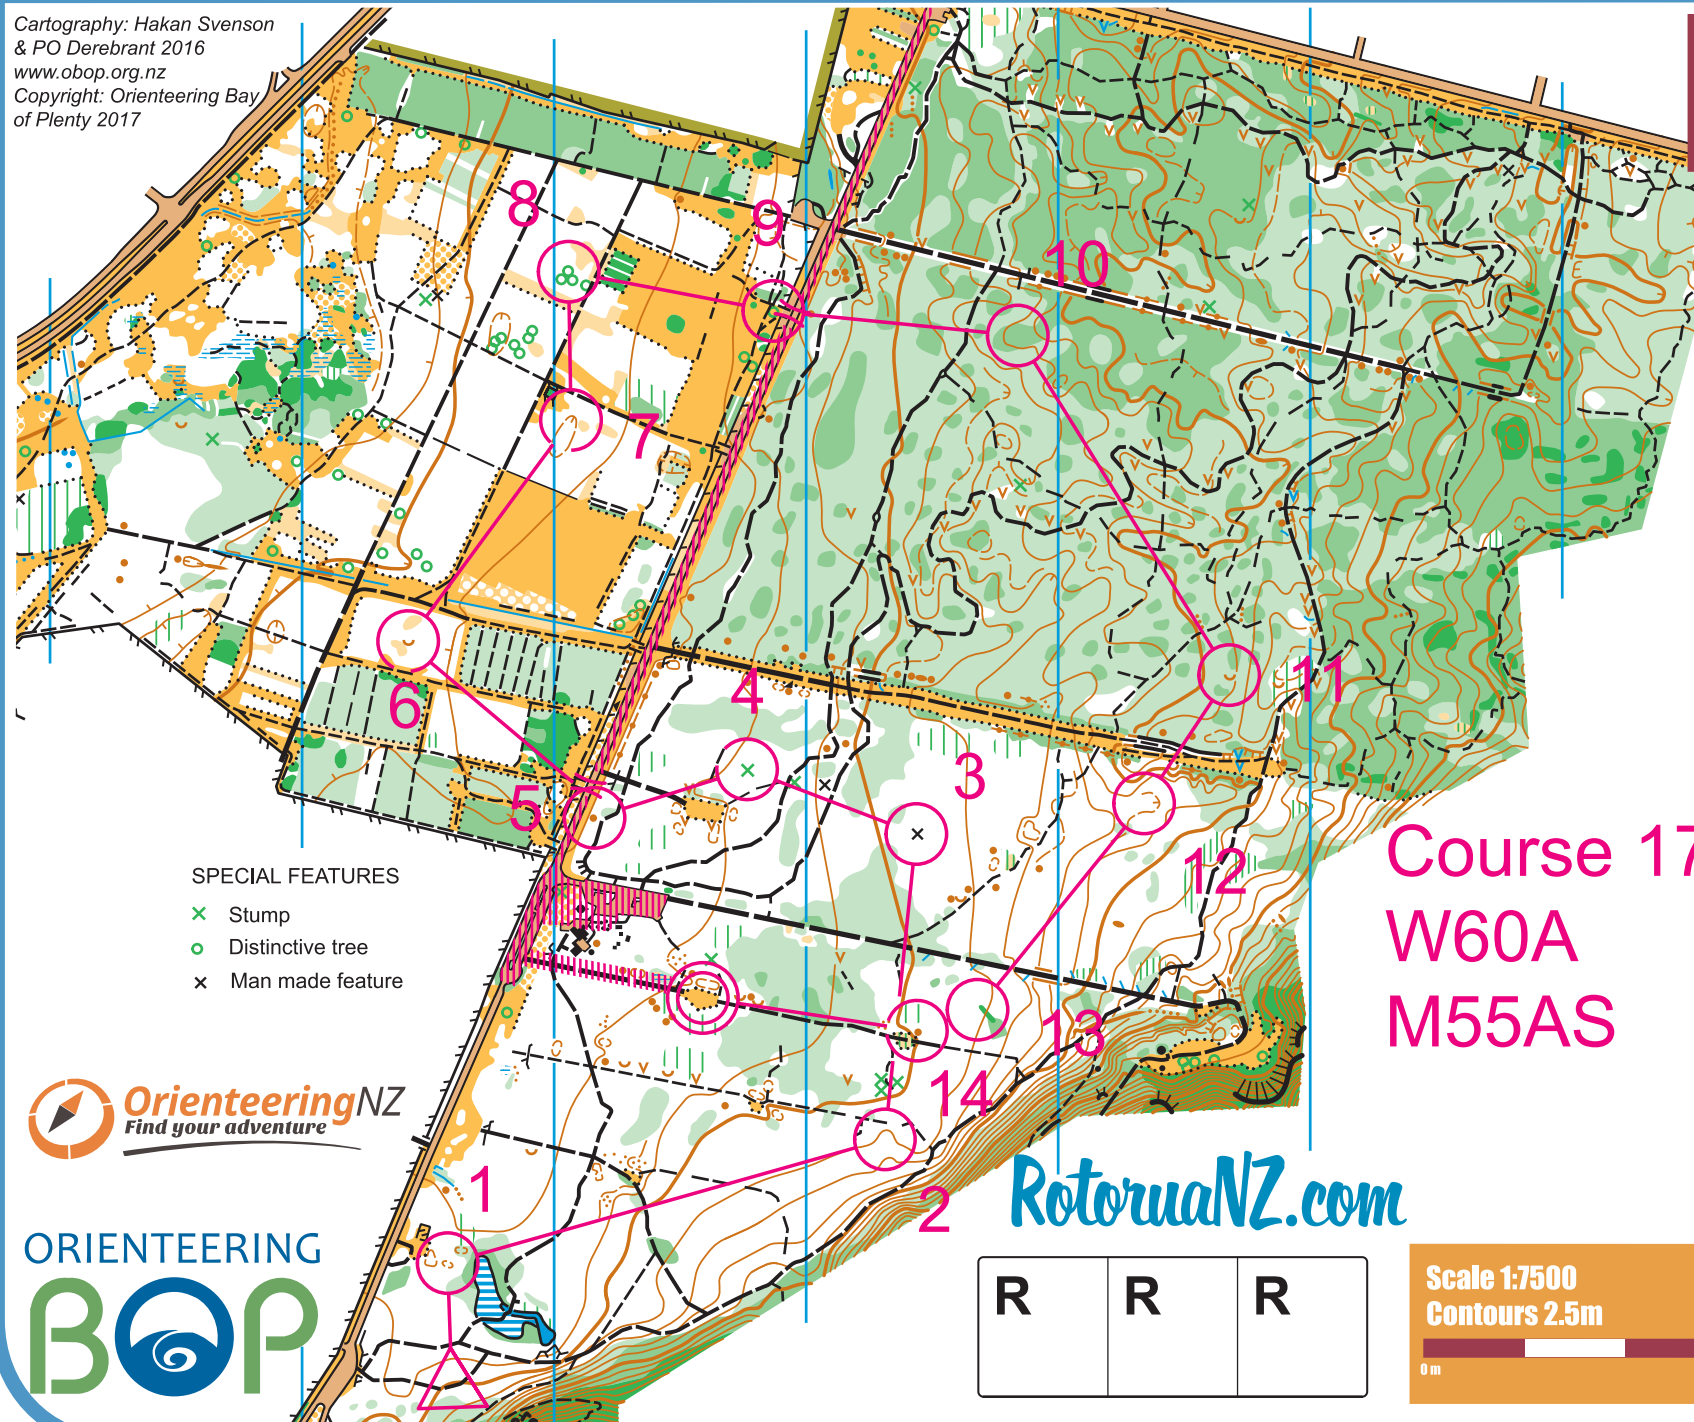

WHAKAREWAREWA

Cartography: Hakan Svenson
 & PO Derebrant 2016
 www.obop.org.nz
 Copyright: Orienteering Bay
 of Plenty 2017

SPECIAL FEATURES

- ✕ Stump
- Distinctive tree
- ✕ Man made feature

RotoruaNZ.com

R	R	R
---	---	---

Course 17
 W60A
 M55AS

Middle
 Earth
 2017
 Long
 19th April

W60A, M55AS					
Course 17	3,4 km	30 m			
1 188		○			○
2 108	∩				
3 106	✕				
4 116	⊗			○	
5 230	•			∩	♻
		=		⊗	
6 117	∩				
7 111	∩	—		○	
8 105	↑	∩		○	
9 200	∩			○	♻
		=		⊗	
10 199	∩				
11 208	∩		8x3		
12 173	∩	—			
13 171	⊗			○	
14 100	•			○	
		=		⊗	
		210 m			

Scale 1:7500
 Contours 2.5m