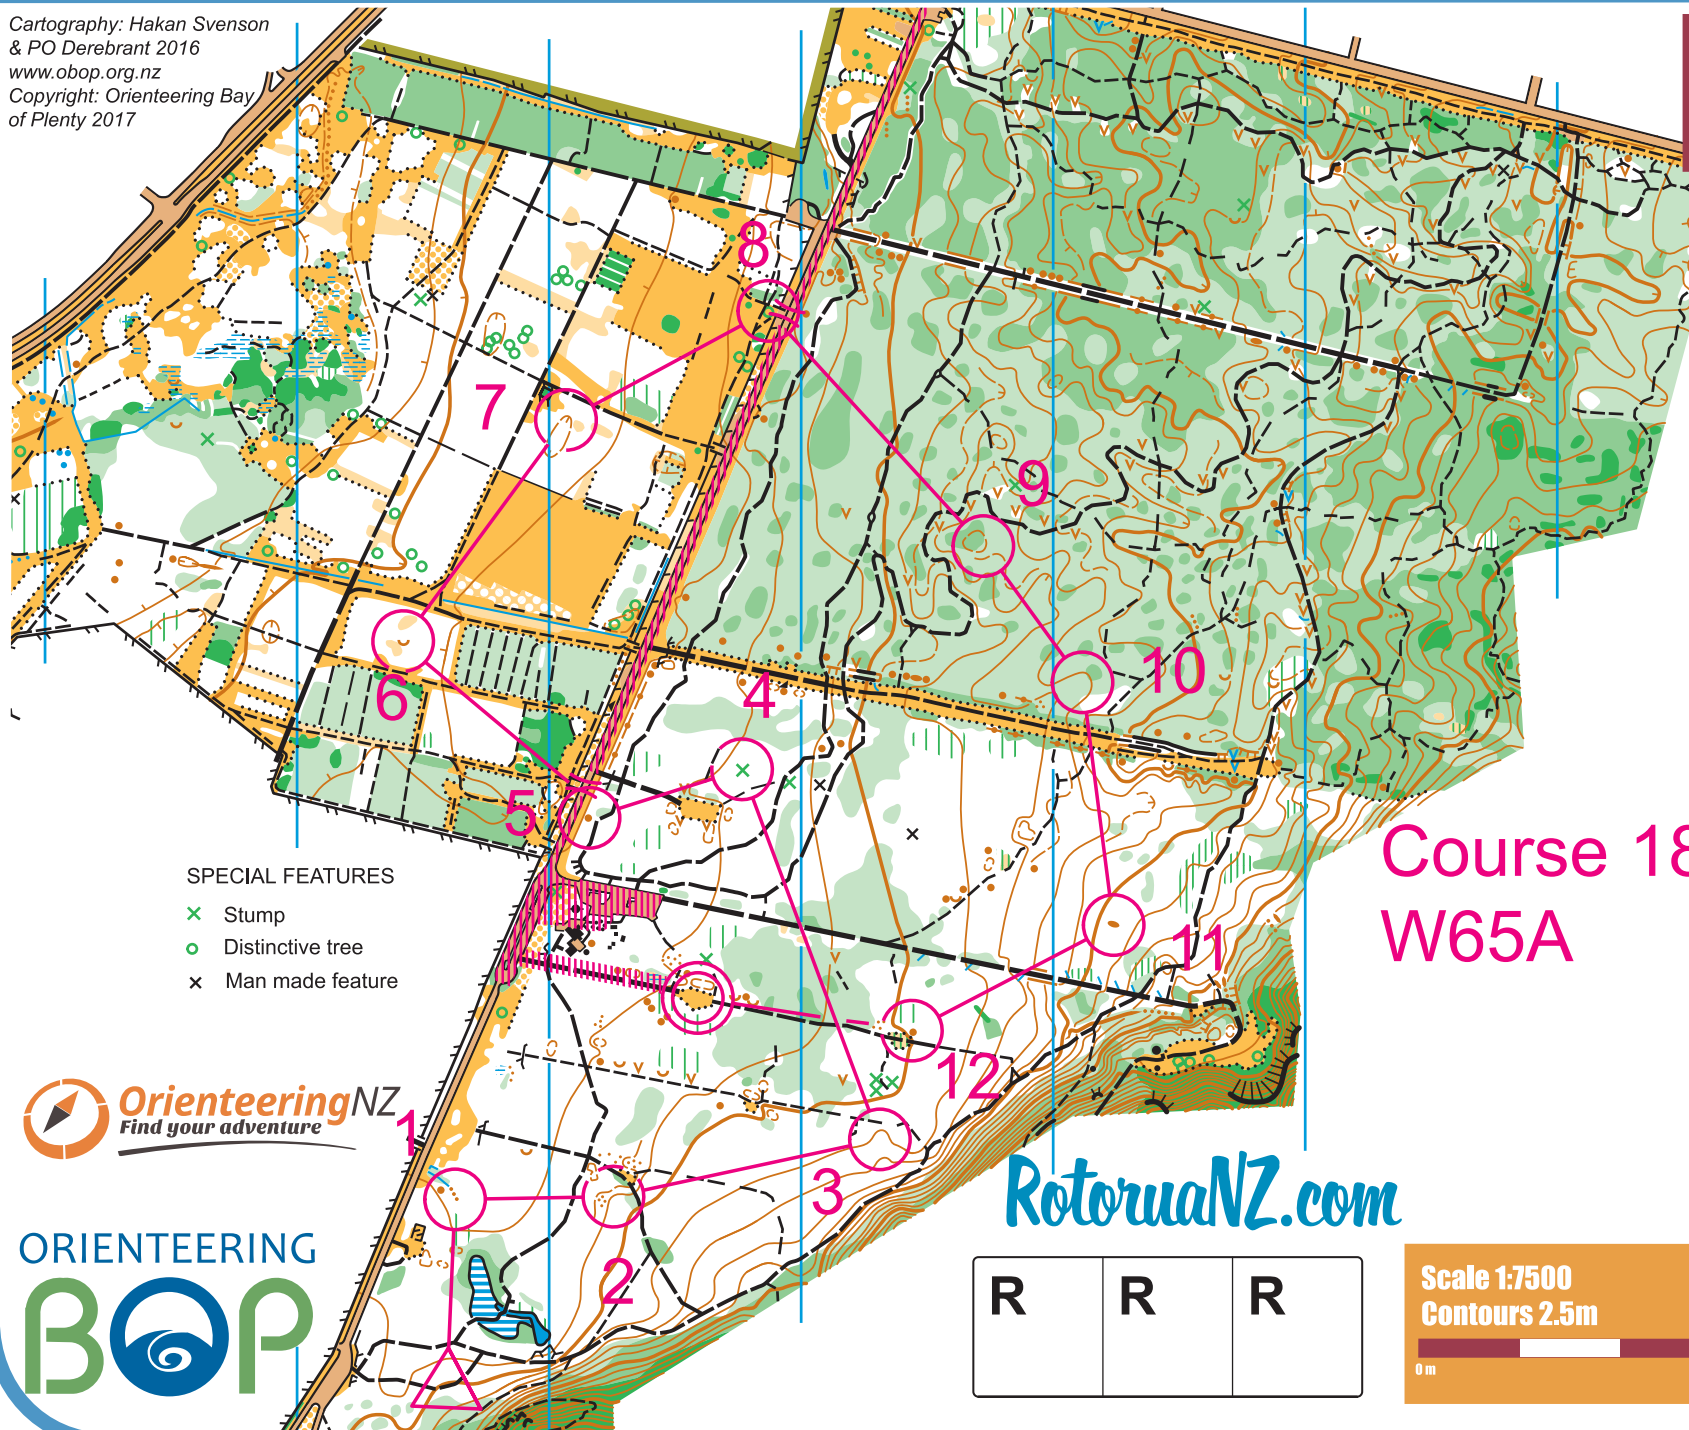

WHAKAREWAREWA

Cartography: Hakan Svenson
& PO Derebrant 2016
www.obop.org.nz
Copyright: Orienteering Bay
of Plenty 2017

- SPECIAL FEATURES
- ✕ Stump
 - Distinctive tree
 - ✕ Man made feature

RotoruaNZ.com

R	R	R
---	---	---

Course 18
W65A

Middle
Earth
2017
Long
19th April

W65A			
Course 18	3,1 km	25 m	
▷		↘	◁
1 162	⊗		✓
2 167	⊗		
3 108	⊗		
4 116	⊗		○
5 230	•		⊗
⊗		=	⊗
6 117	⊗		
7 111	⊗	—	⊗
8 200	⊗		⊗
⊗		=	⊗
9 206	⊗		⊗
10 212	⊗	—	
11 183	•		⊗
12 100	•		⊗
⊗		210 m	⊗

Scale 1:7500
Contours 2.5m

Magnetic North