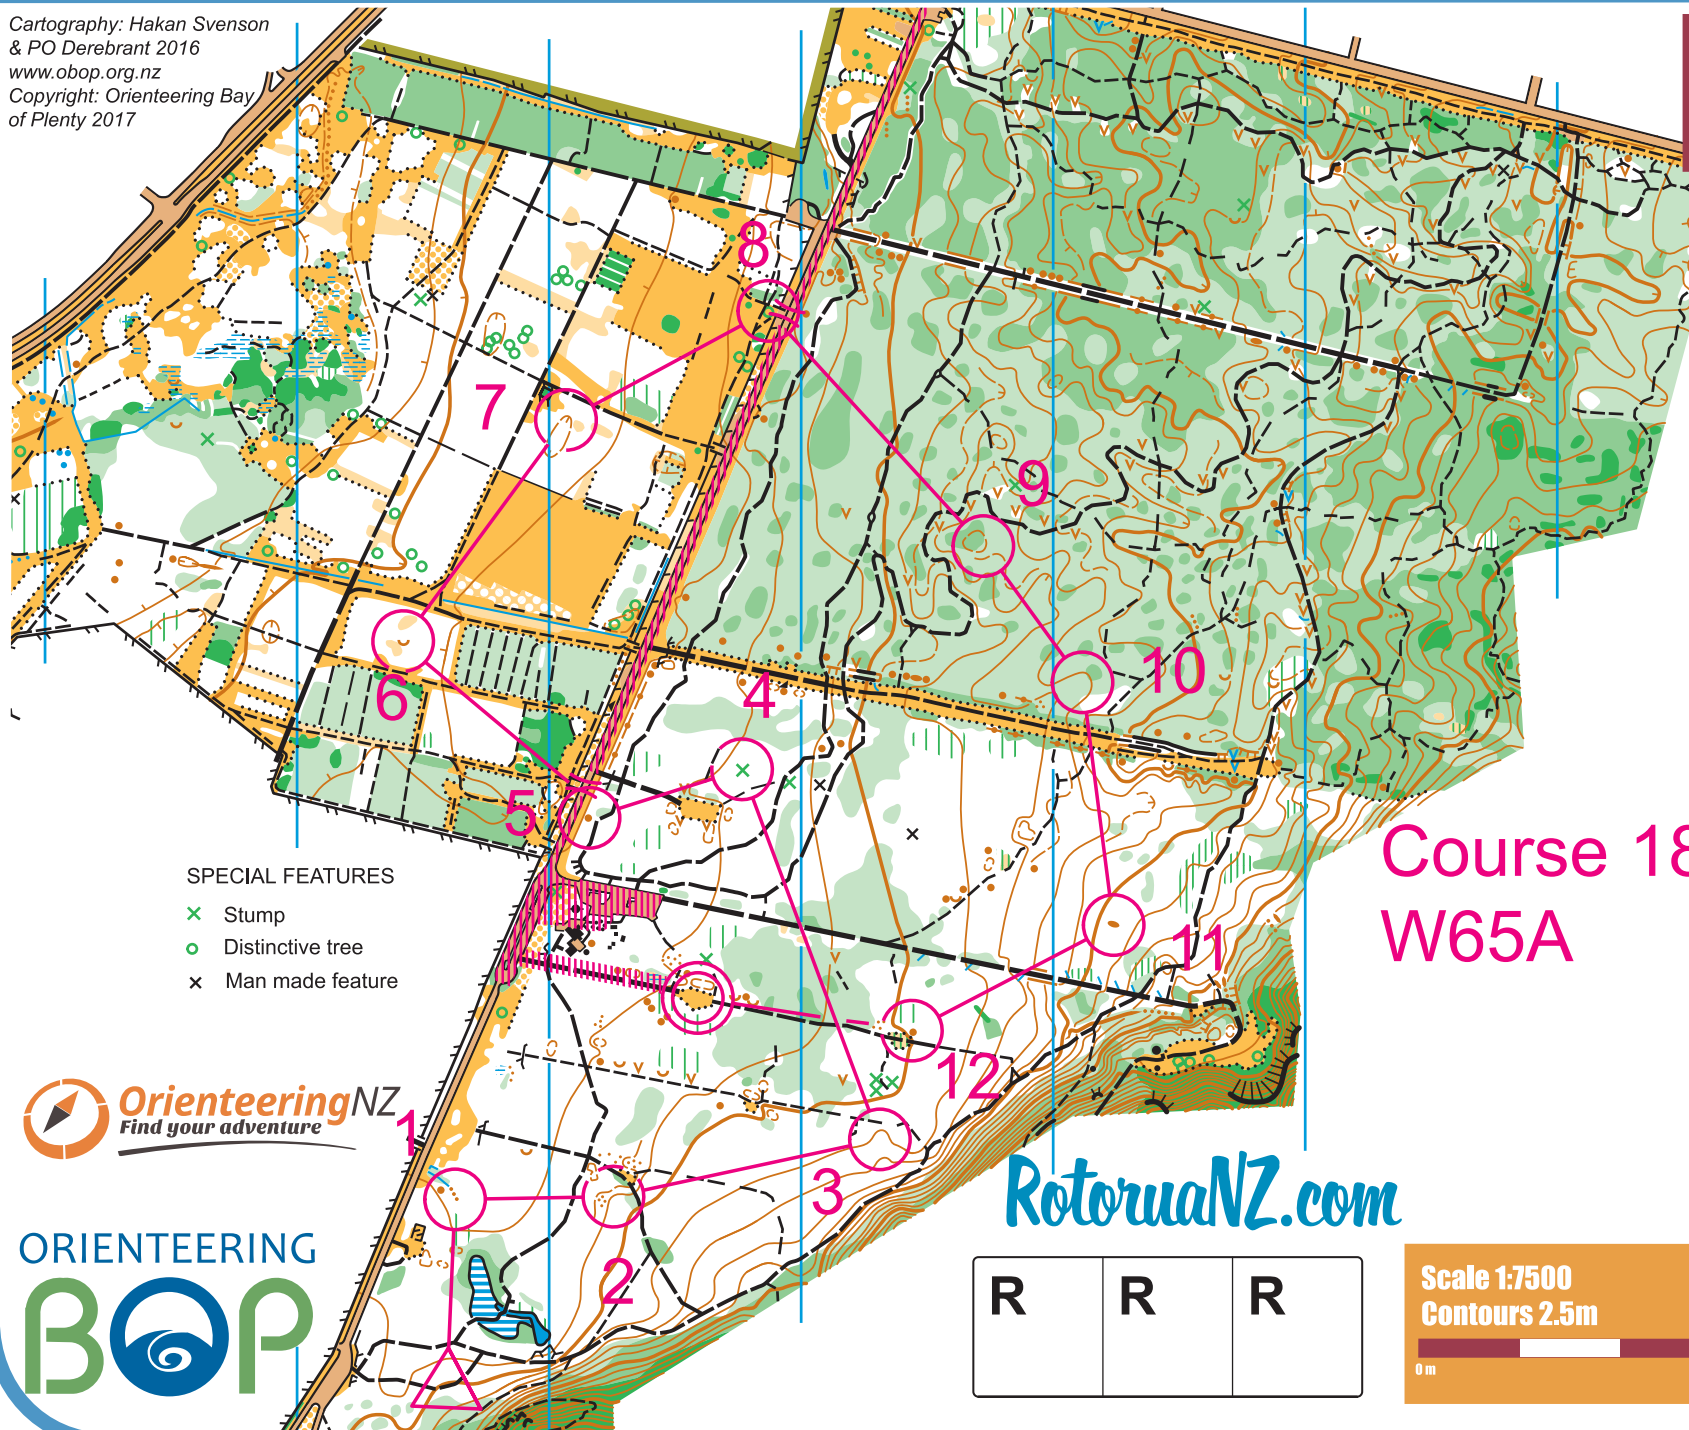

WHAKAREWAREWA

Cartography: Hakan Svenson
& PO Derebrant 2016
www.obop.org.nz
Copyright: Orienteering Bay
of Plenty 2017

SPECIAL FEATURES

- ✕ Stump
- Distinctive tree
- ✕ Man made feature

RotoruaNZ.com

R	R	R
---	---	---

Scale 1:7500
Contours 2.5m

0 m 500 m

Magnetic North

Middle Earth 2017
Long 19th April

W65A			
Course 18	3,1 km	25 m	
▷		↘	<
1	162	⊗	✓
2	167	⊗	
3	108	⊗	
4	116	⊗	○
5	230	•	⊗
⊗		=	⊗
6	117	⊗	
7	111	⊗	⊗
8	200	⊗	⊗
⊗		=	⊗
9	206	⊗	⊗
10	212	⊗	
11	183	•	⊗
12	100	•	⊗
⊗		210 m	⊗

Course 18
W65A