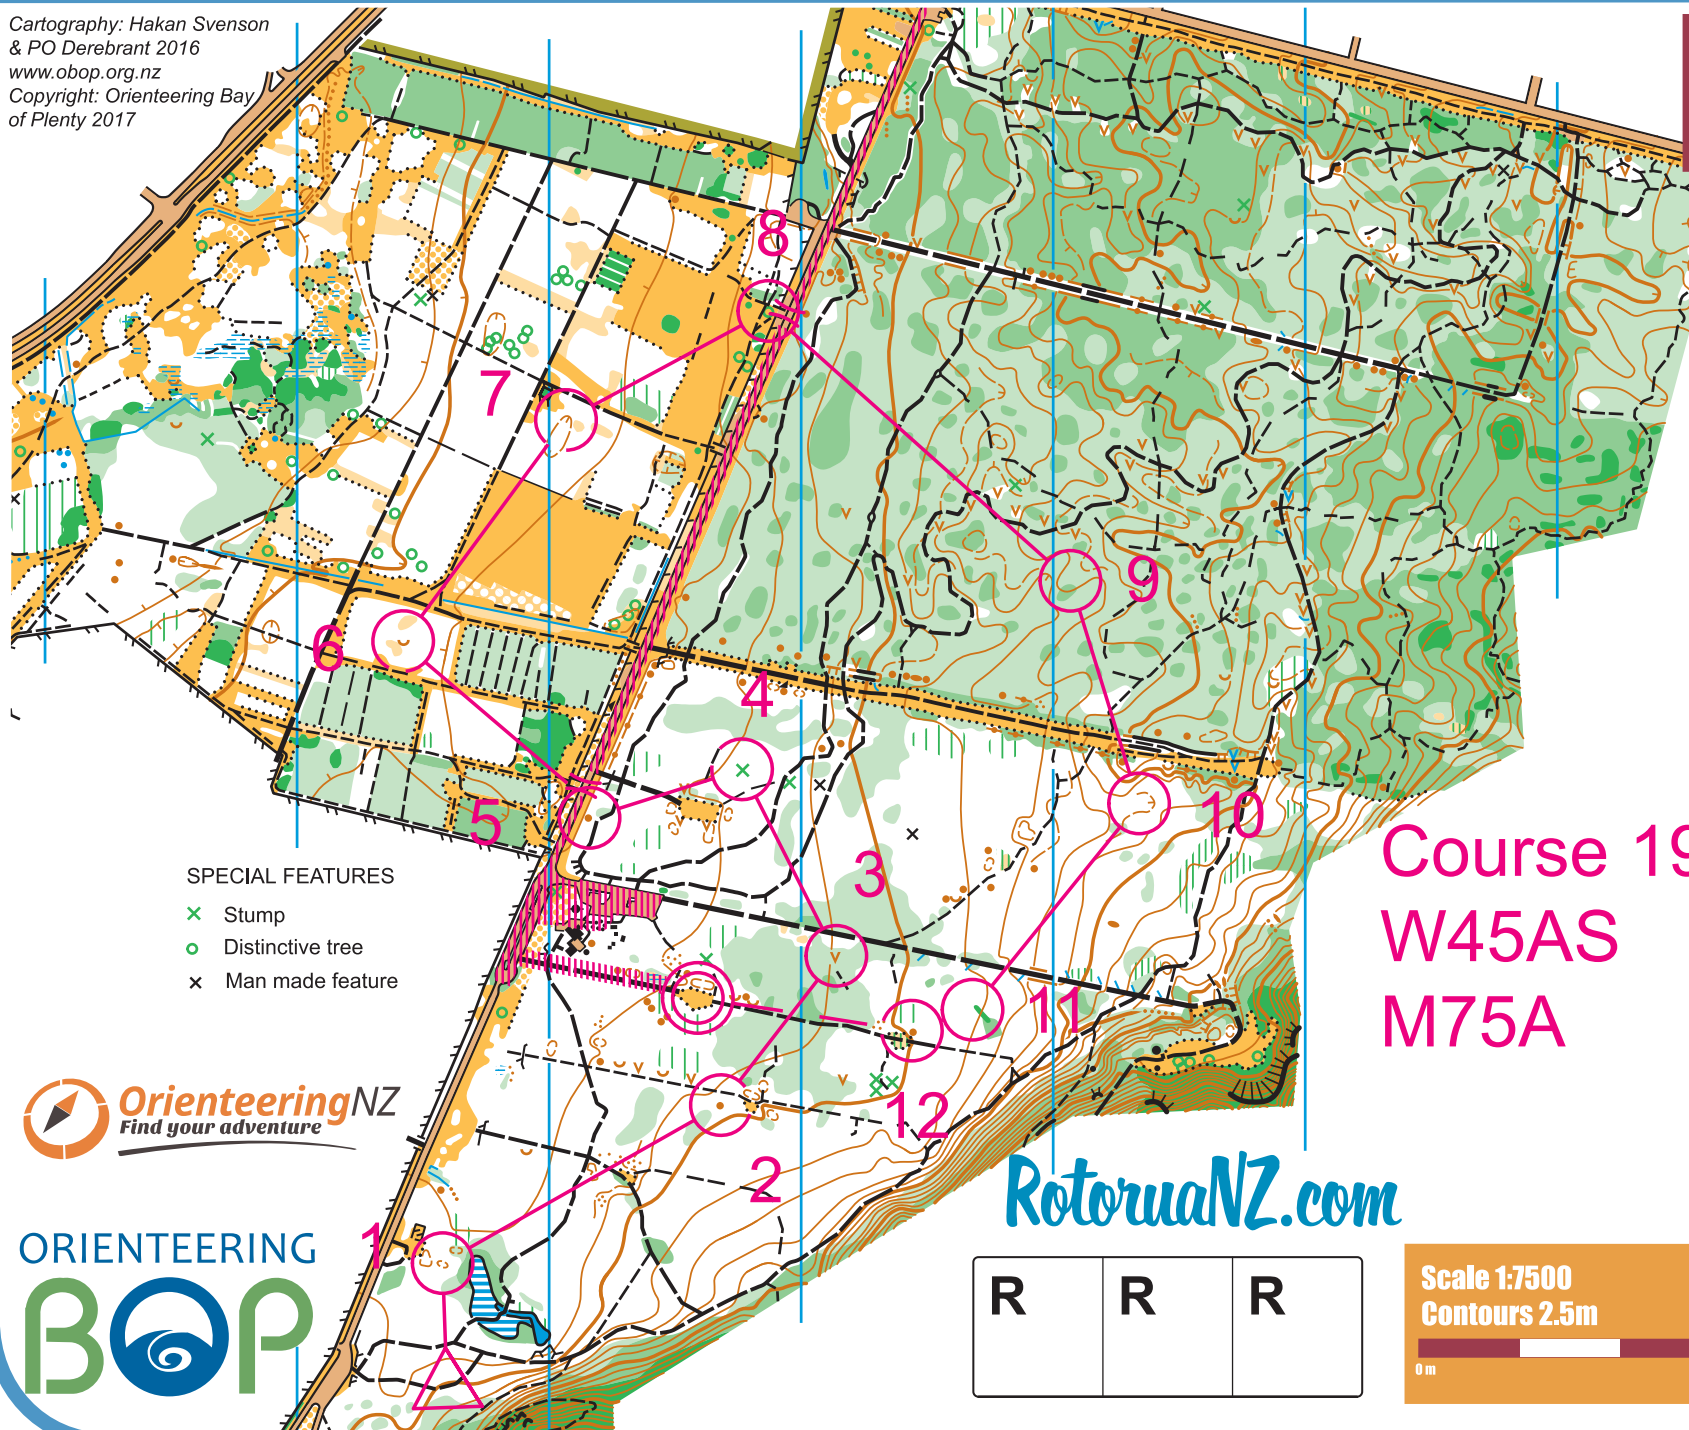

WHAKAREWAREWA

Cartography: Hakan Svenson
 & PO Derebrant 2016
 www.obop.org.nz
 Copyright: Orienteering Bay
 of Plenty 2017

**Middle
 Earth
 2017
 Long
 19th April**

- SPECIAL FEATURES
- ✕ Stump
 - Distinctive tree
 - ✕ Man made feature

W45AS, M75A

Course 19	2,9 km	25 m
▷		◁
1 188		○
2 163	•	
3 114	∨	
4 116	⊗	○
5 230	•	⊖
6 117	∪	
7 111	⊖	○
8 200	△	○
9 225	∩	
10 173	∩	
11 171	⊗	○
12 100	•	○
⊗	210 m	⊗

**Course 19
 W45AS
 M75A**

RotoruaNZ.com

R	R	R
---	---	---

Scale 1:7500
 Contours 2.5m