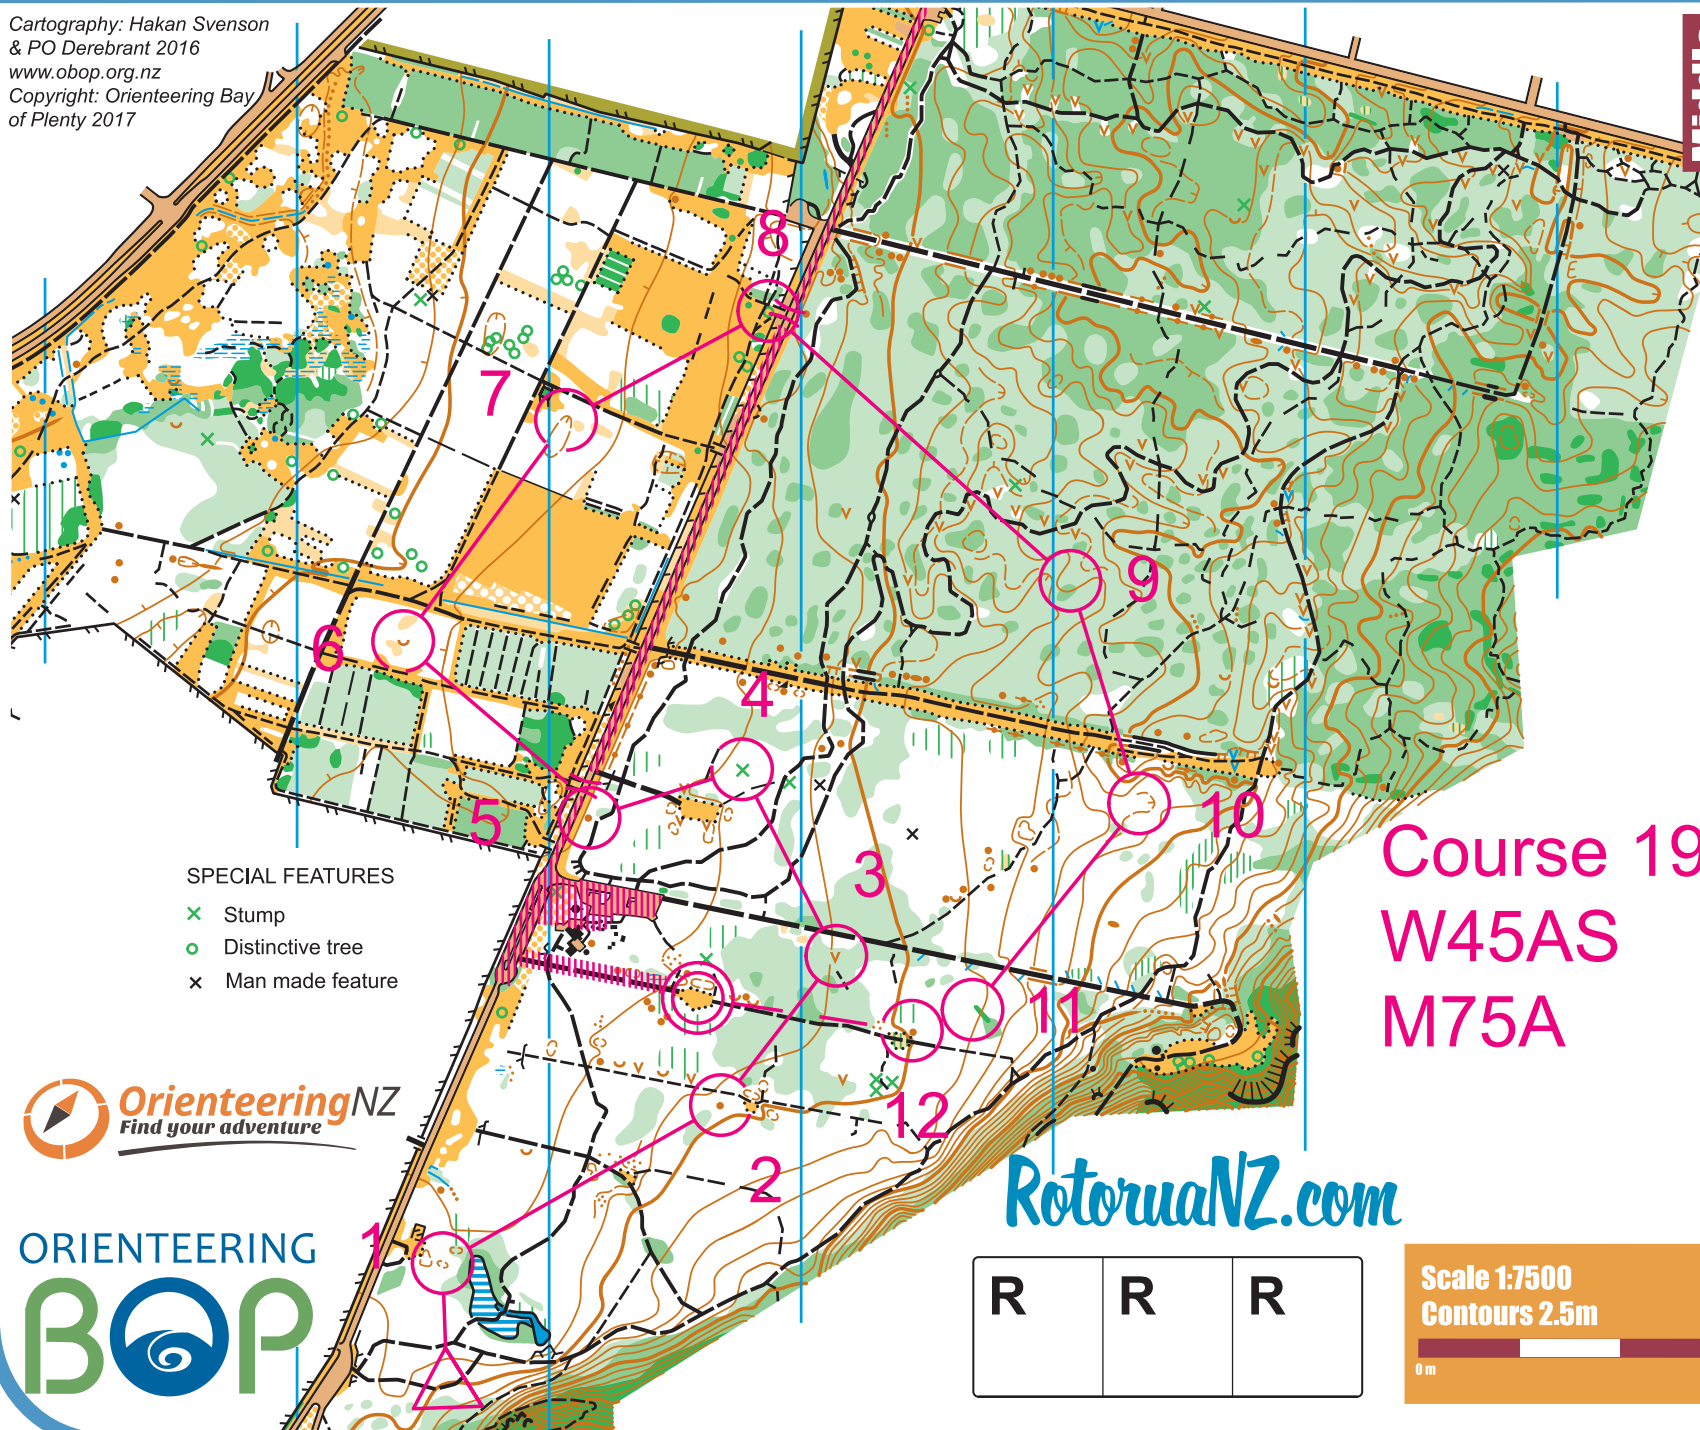

WHAKAREWAREWA

Cartography: Hakan Svenson
& PO Derebrant 2016
www.obop.org.nz
Copyright: Orienteering Bay
of Plenty 2017

**Middle
Earth
2017**
**Long
19th April**

- SPECIAL FEATURES
- ✕ Stump
 - Distinctive tree
 - ✕ Man made feature

W45AS, M75A

Course 19	2,9 km	25 m
▷		◁
1 188		○
2 163	•	
3 114	∇	
4 116	⊗	○
5 230	•	⊖
6 117	∪	
7 111	⊖	○
8 200	△	○
9 225	∩	
10 173	∩	
11 171	⊗	○
12 100	•	○
⊗	210 m	⊗

Course 19
W45AS
M75A

RotoruaNZ.com

R	R	R
---	---	---

Scale 1:7500
Contours 2.5m

0 m 500 m

Magnetic North