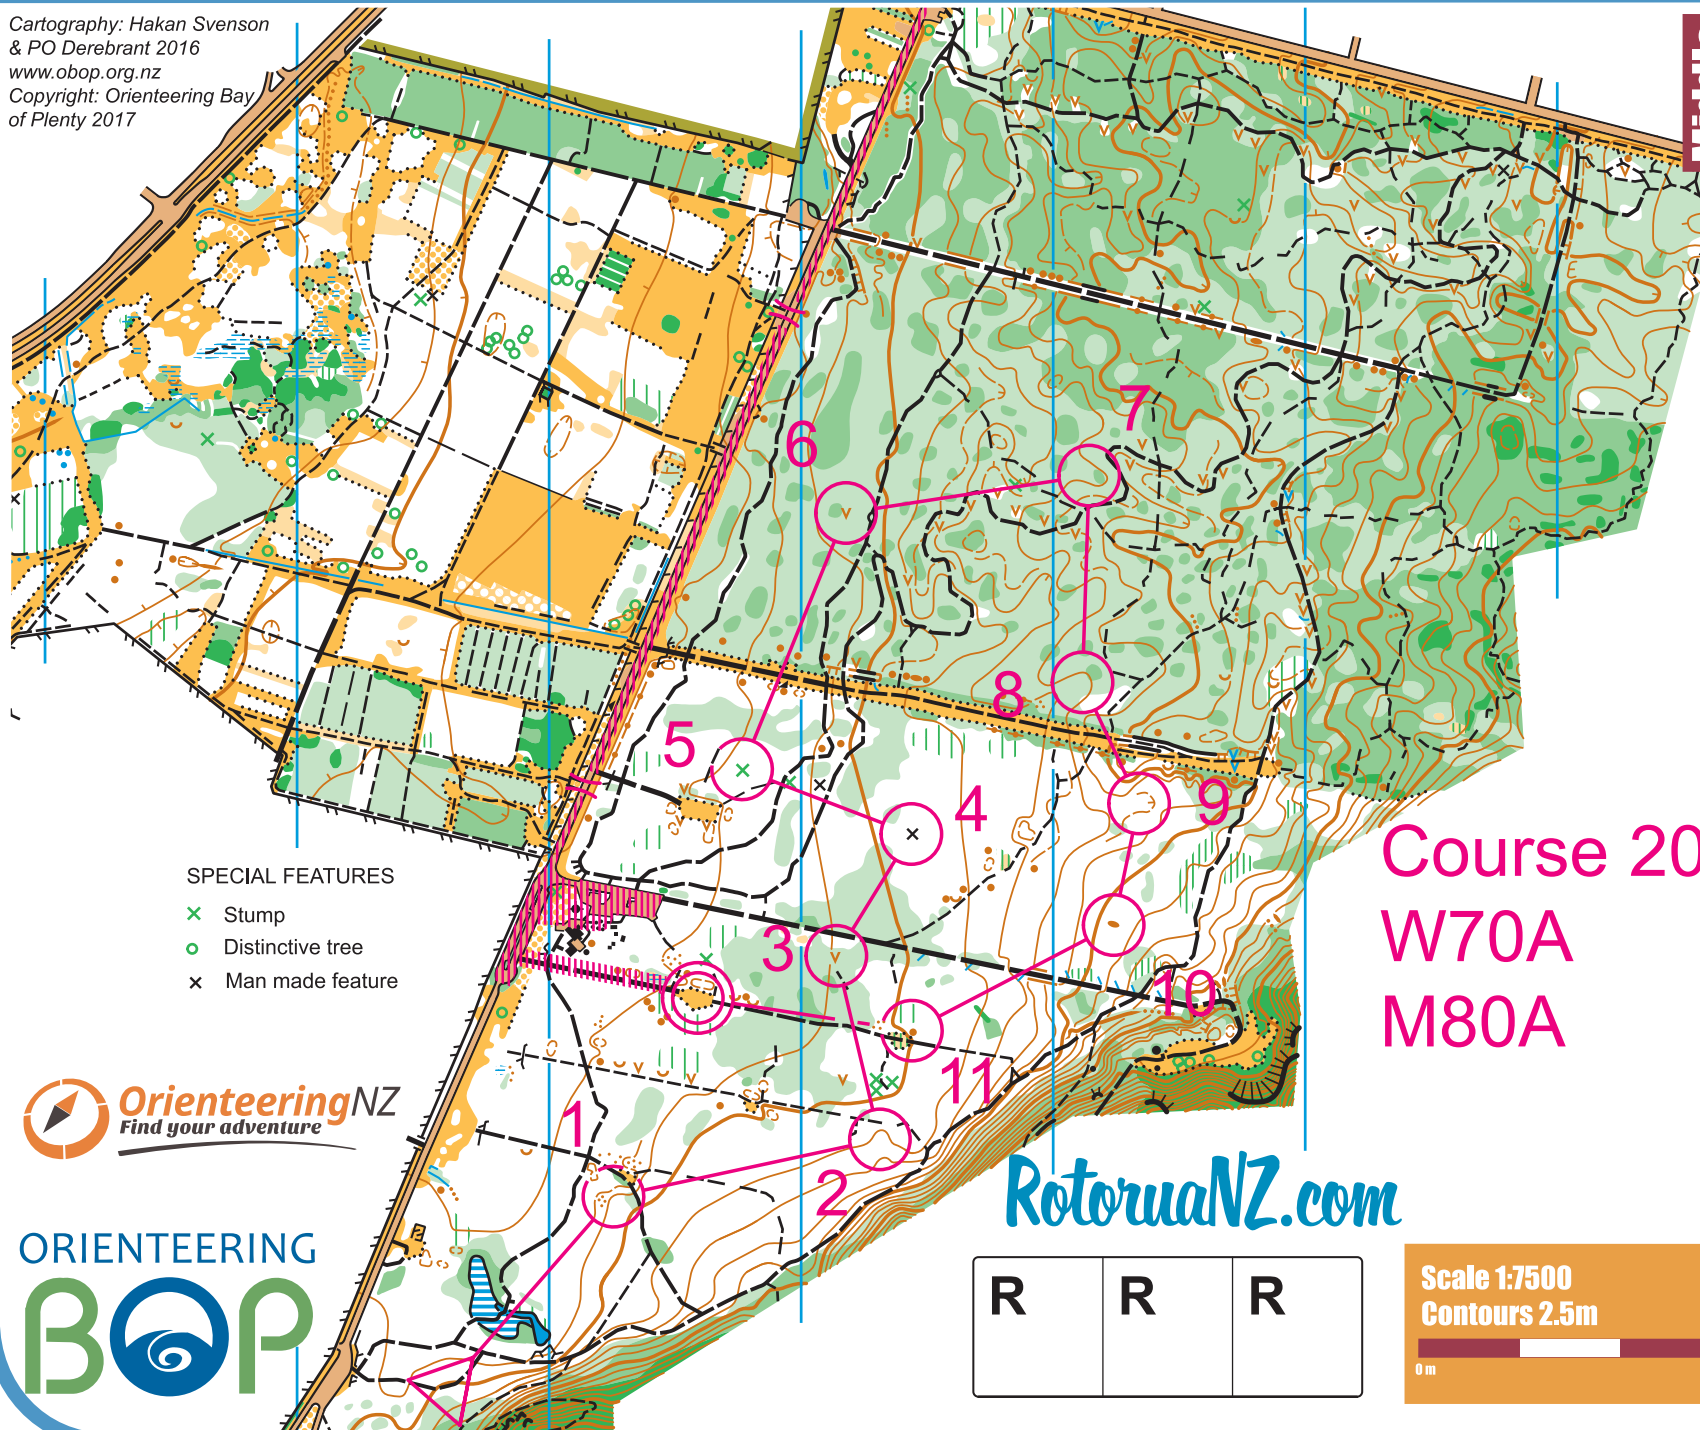

WHAKAREWAREWA

Cartography: Hakan Svenson
 & PO Derebrant 2016
 www.obop.org.nz
 Copyright: Orienteering Bay
 of Plenty 2017

**Middle
 Earth
 2017**
**Long
 19th April**

- SPECIAL FEATURES
- ✕ Stump
 - Distinctive tree
 - ✕ Man made feature

W70A, M80A				
Course 20	2,5 km	20 m		
▷		↗		◁
1	167	↗		
2	108	↗		
3	114	∨		
4	106	✕		
5	116	⊗		○
6	211	∨		♻️
7	217	∩		
8	212	∩	—	
9	173	∩	—	
10	183	•		♀
11	100	•		♀

**Course 20
 W70A
 M80A**

RotoruaNZ.com

R R R

Scale 1:7500
 Contours 2.5m

0 m 500 m

Magnetic North