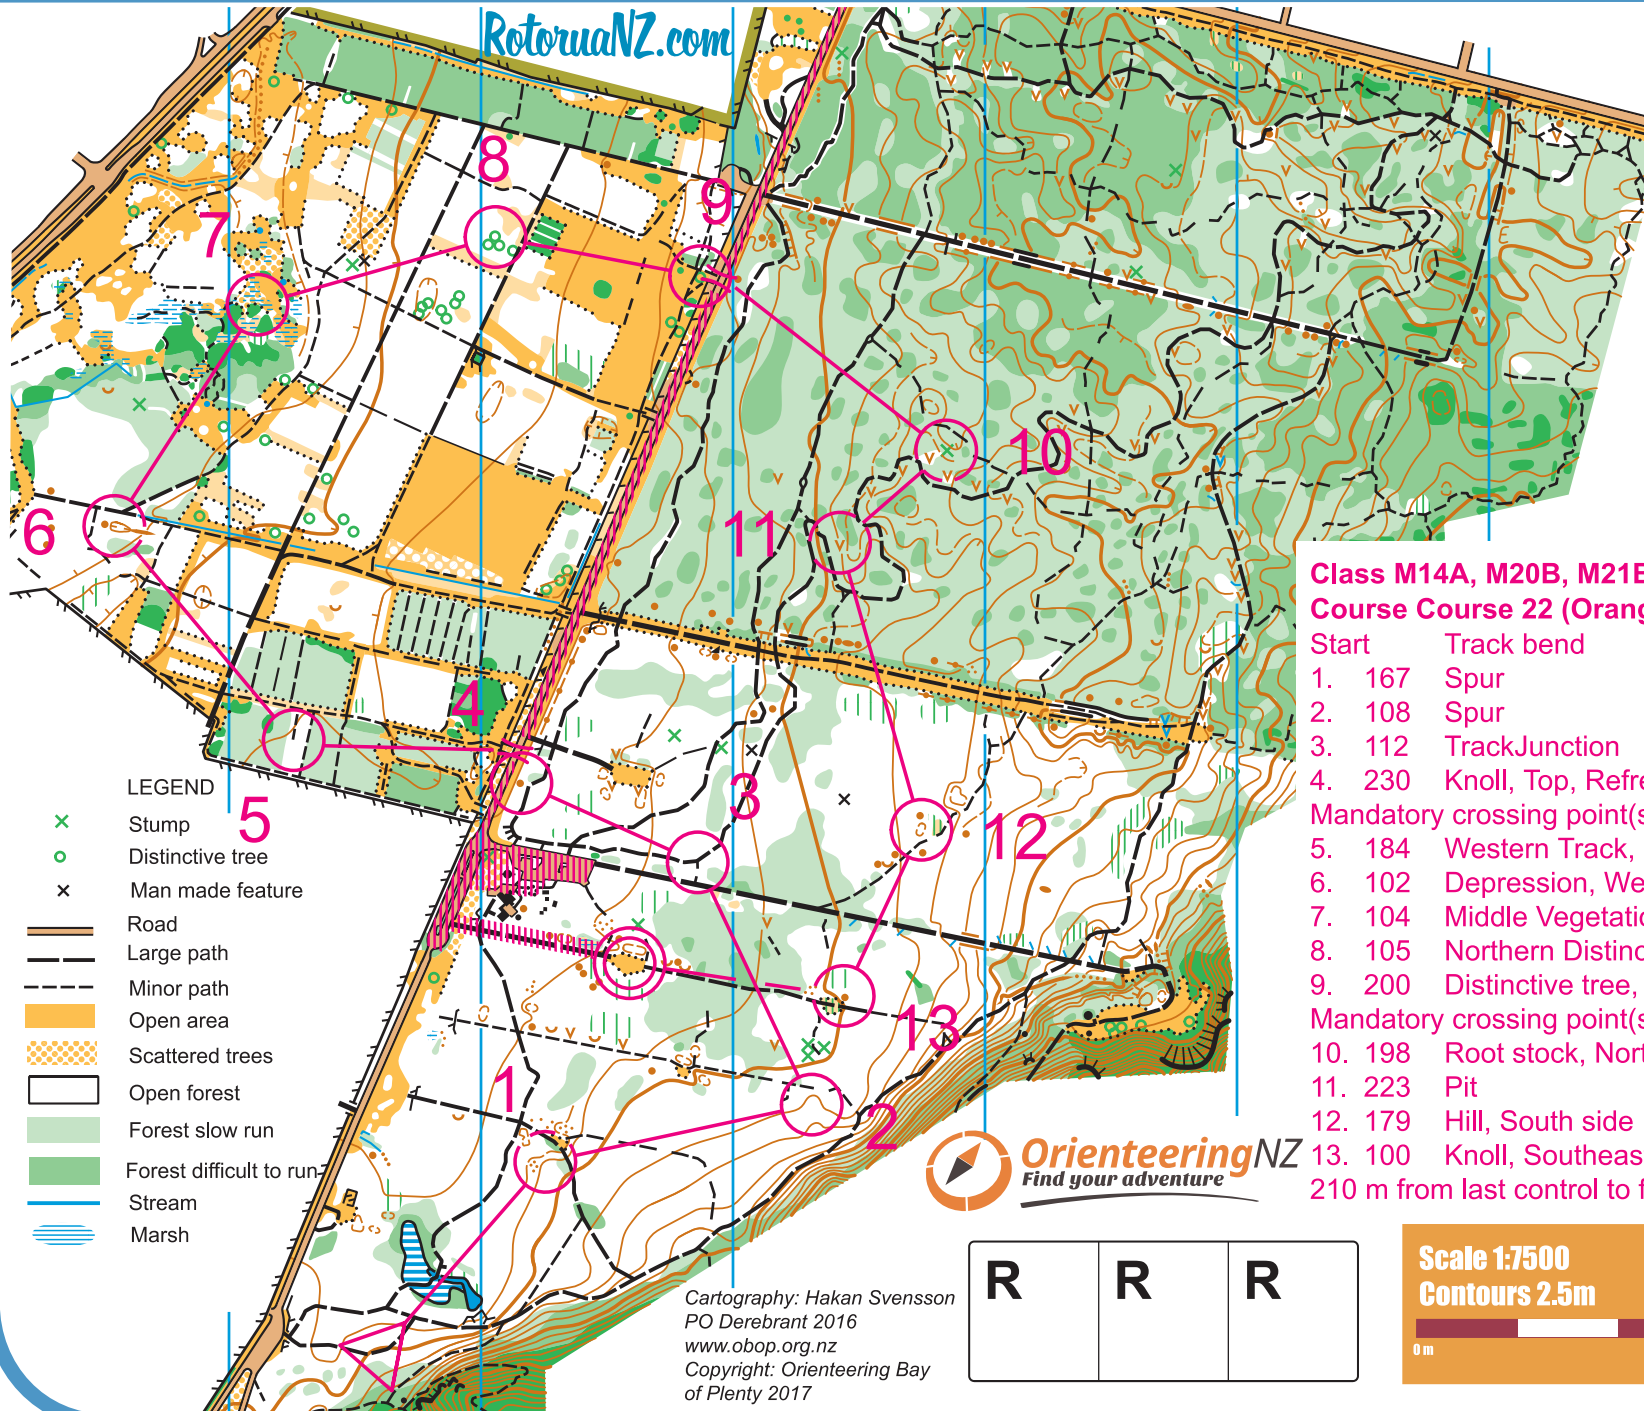

Middle Earth 2017 Long 19th April

Course 22 (Orange)
M14A
M20B
M21B

LEGEND

- x Stump
- o Distinctive tree
- x Man made feature
- Road
- Large path
- Minor path
- Open area
- Scattered trees
- Open forest
- Forest slow run
- Forest difficult to run
- Stream
- Marsh

Class M14A, M20B, M21B

Course Course 22 (Orange), Length 3,3 km, Climb 25 m

Start Track bend

1. 167 Spur
2. 108 Spur
3. 112 TrackJunction
4. 230 Knoll, Top, Refreshment point

Mandatory crossing point(s)

5. 184 Western Track, South end
6. 102 Depression, Western part
7. 104 Middle Vegetation boundary, Northeast side
8. 105 Northern Distinctive tree, North side
9. 200 Distinctive tree, East side, Refreshment point

Mandatory crossing point(s)

10. 198 Root stock, Northeast side
11. 223 Pit
12. 179 Hill, South side
13. 100 Knoll, Southeast side

210 m from last control to finish. No tapes

Cartography: Hakan Svensson
PO Derebrant 2016
www.obop.org.nz
Copyright: Orienteering Bay of Plenty 2017

Scale 1:7500
Contours 2.5m