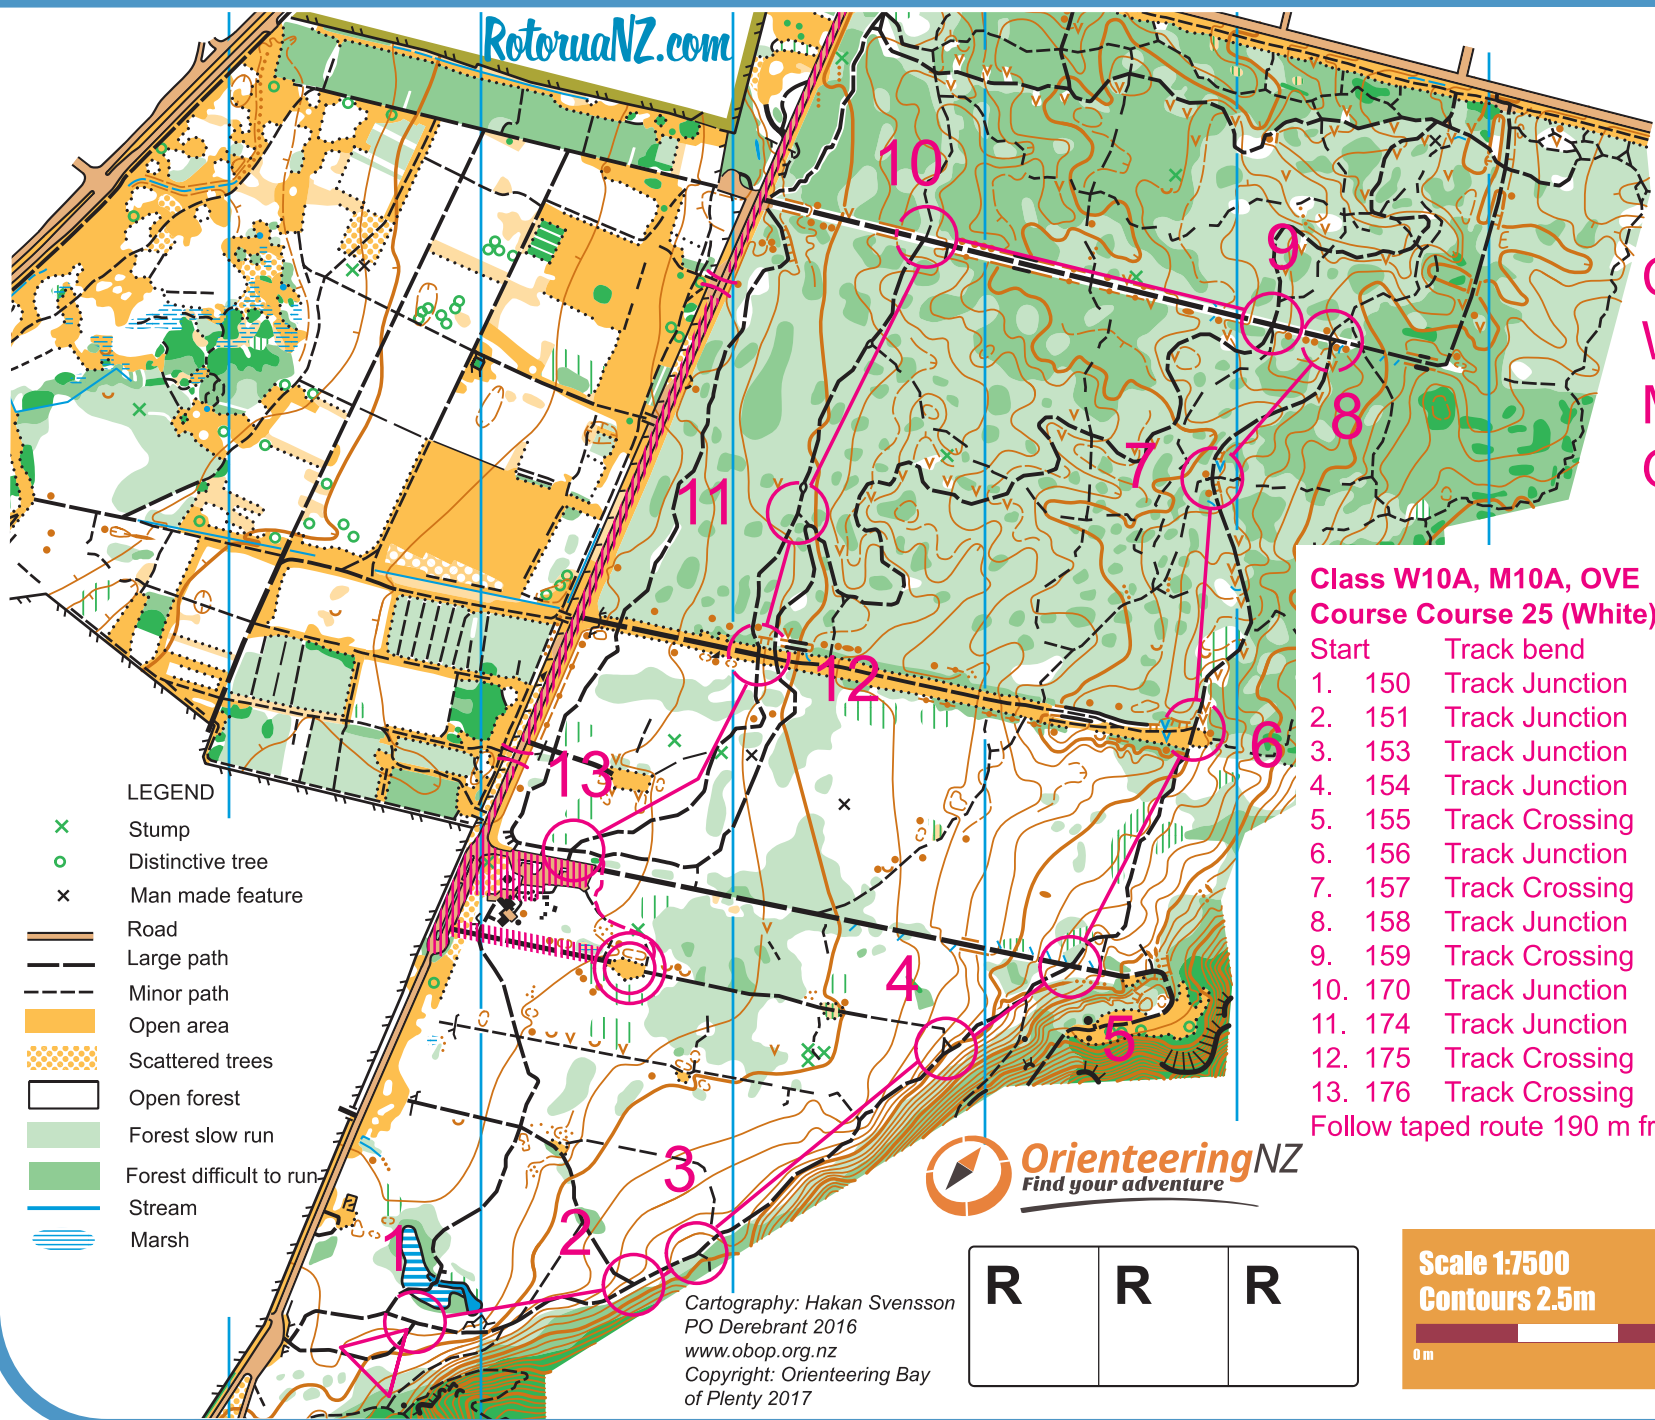

Middle Earth 2017 Long 19th April

Course 25 (White)  
W10A  
M10A  
OVE

Class W10A, M10A, OVE  
Course Course 25 (White), Length 2,8 km, Climb 25 m

Start	Track bend
1.	150 Track Junction
2.	151 Track Junction
3.	153 Track Junction
4.	154 Track Junction
5.	155 Track Crossing
6.	156 Track Junction
7.	157 Track Crossing
8.	158 Track Junction
9.	159 Track Crossing
10.	170 Track Junction
11.	174 Track Junction
12.	175 Track Crossing
13.	176 Track Crossing

Follow taped route 190 m from last control to finish

LEGEND

- x Stump
- o Distinctive tree
- x Man made feature
- Road
- Large path
- Minor path
- Open area
- Scattered trees
- Open forest
- Forest slow run
- Forest difficult to run
- Stream
- Marsh

Cartography: Hakan Svensson  
PO Derebrant 2016  
www.obop.org.nz  
Copyright: Orienteering Bay of Plenty 2017

R	R	R
---	---	---

Scale 1:7500  
Contours 2.5m

Magnetic North