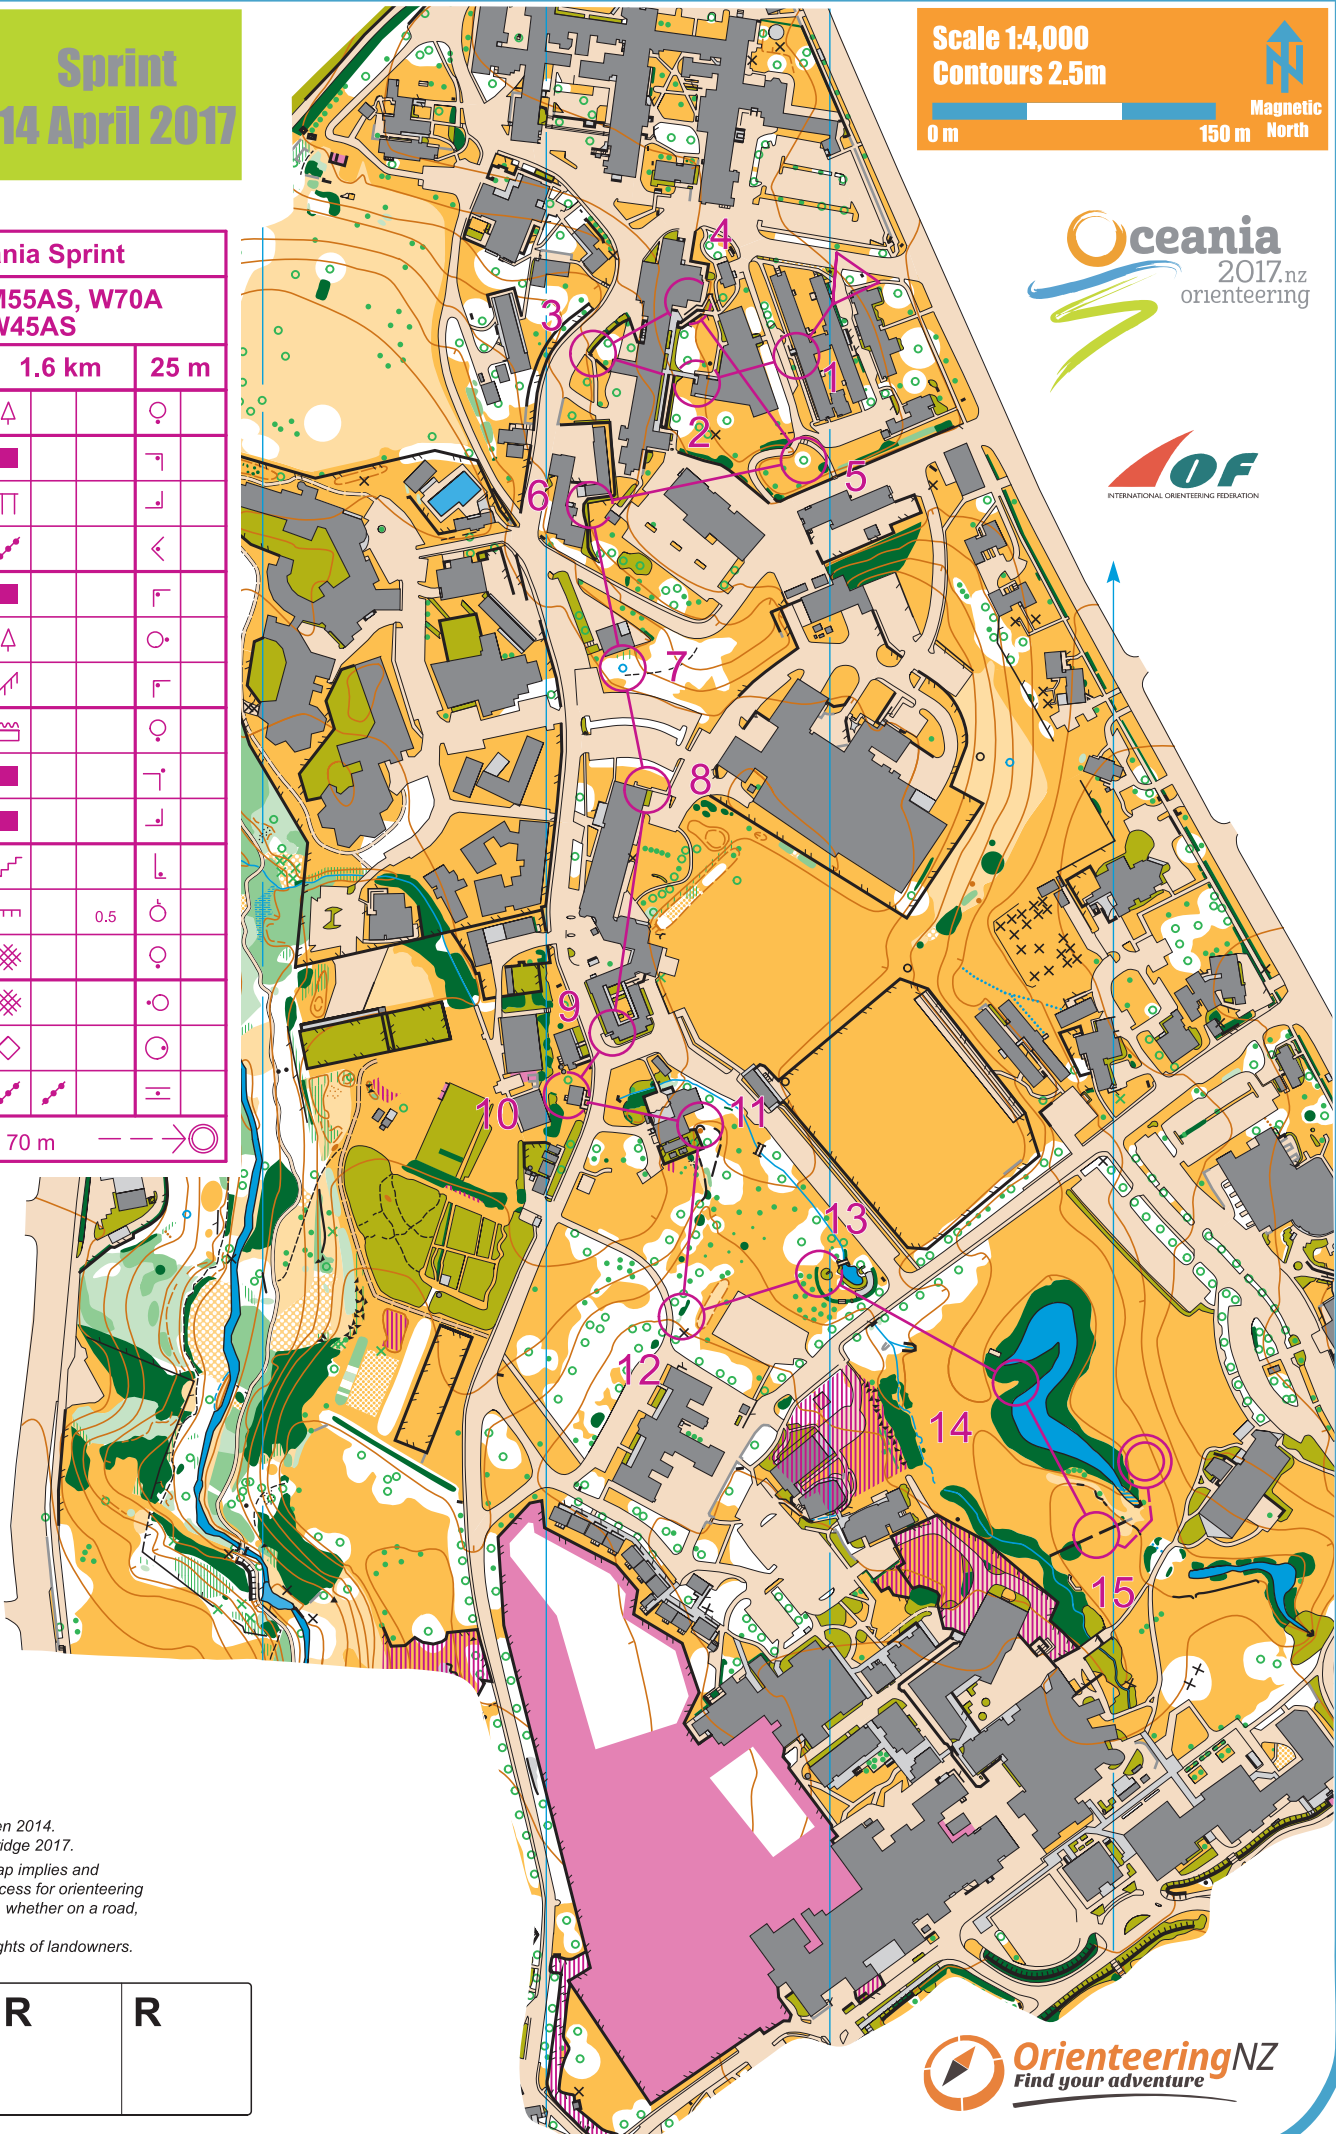

Oceania Sprint				
M80A, M55AS, W70A W45AS				
	12	1.6 km		25 m
▷		△		♀
1	130	■		↖
2	117	▯		↙
3	113	↗		↙
4	128	■		↖
5	122	△		♀
6	126	↖		↖
7	115	▯		♀
8	131	■		↖
9	157	■		↙
10	163	↖		↙
11	175	▯	0.5	♀
12	149	▨		♀
13	151	▨		♀
14	154	◇		♀
15	100	↗ ↘		▬
○	↖	70 m	↘	○

Fieldwork: Matt Ogden 2014.
Update Renee Beveridge 2017.
Possession of this map implies and
confers no right of access for orienteering
or any other purpose, whether on a road,
track or elsewhere.
Please respect the rights of landowners.