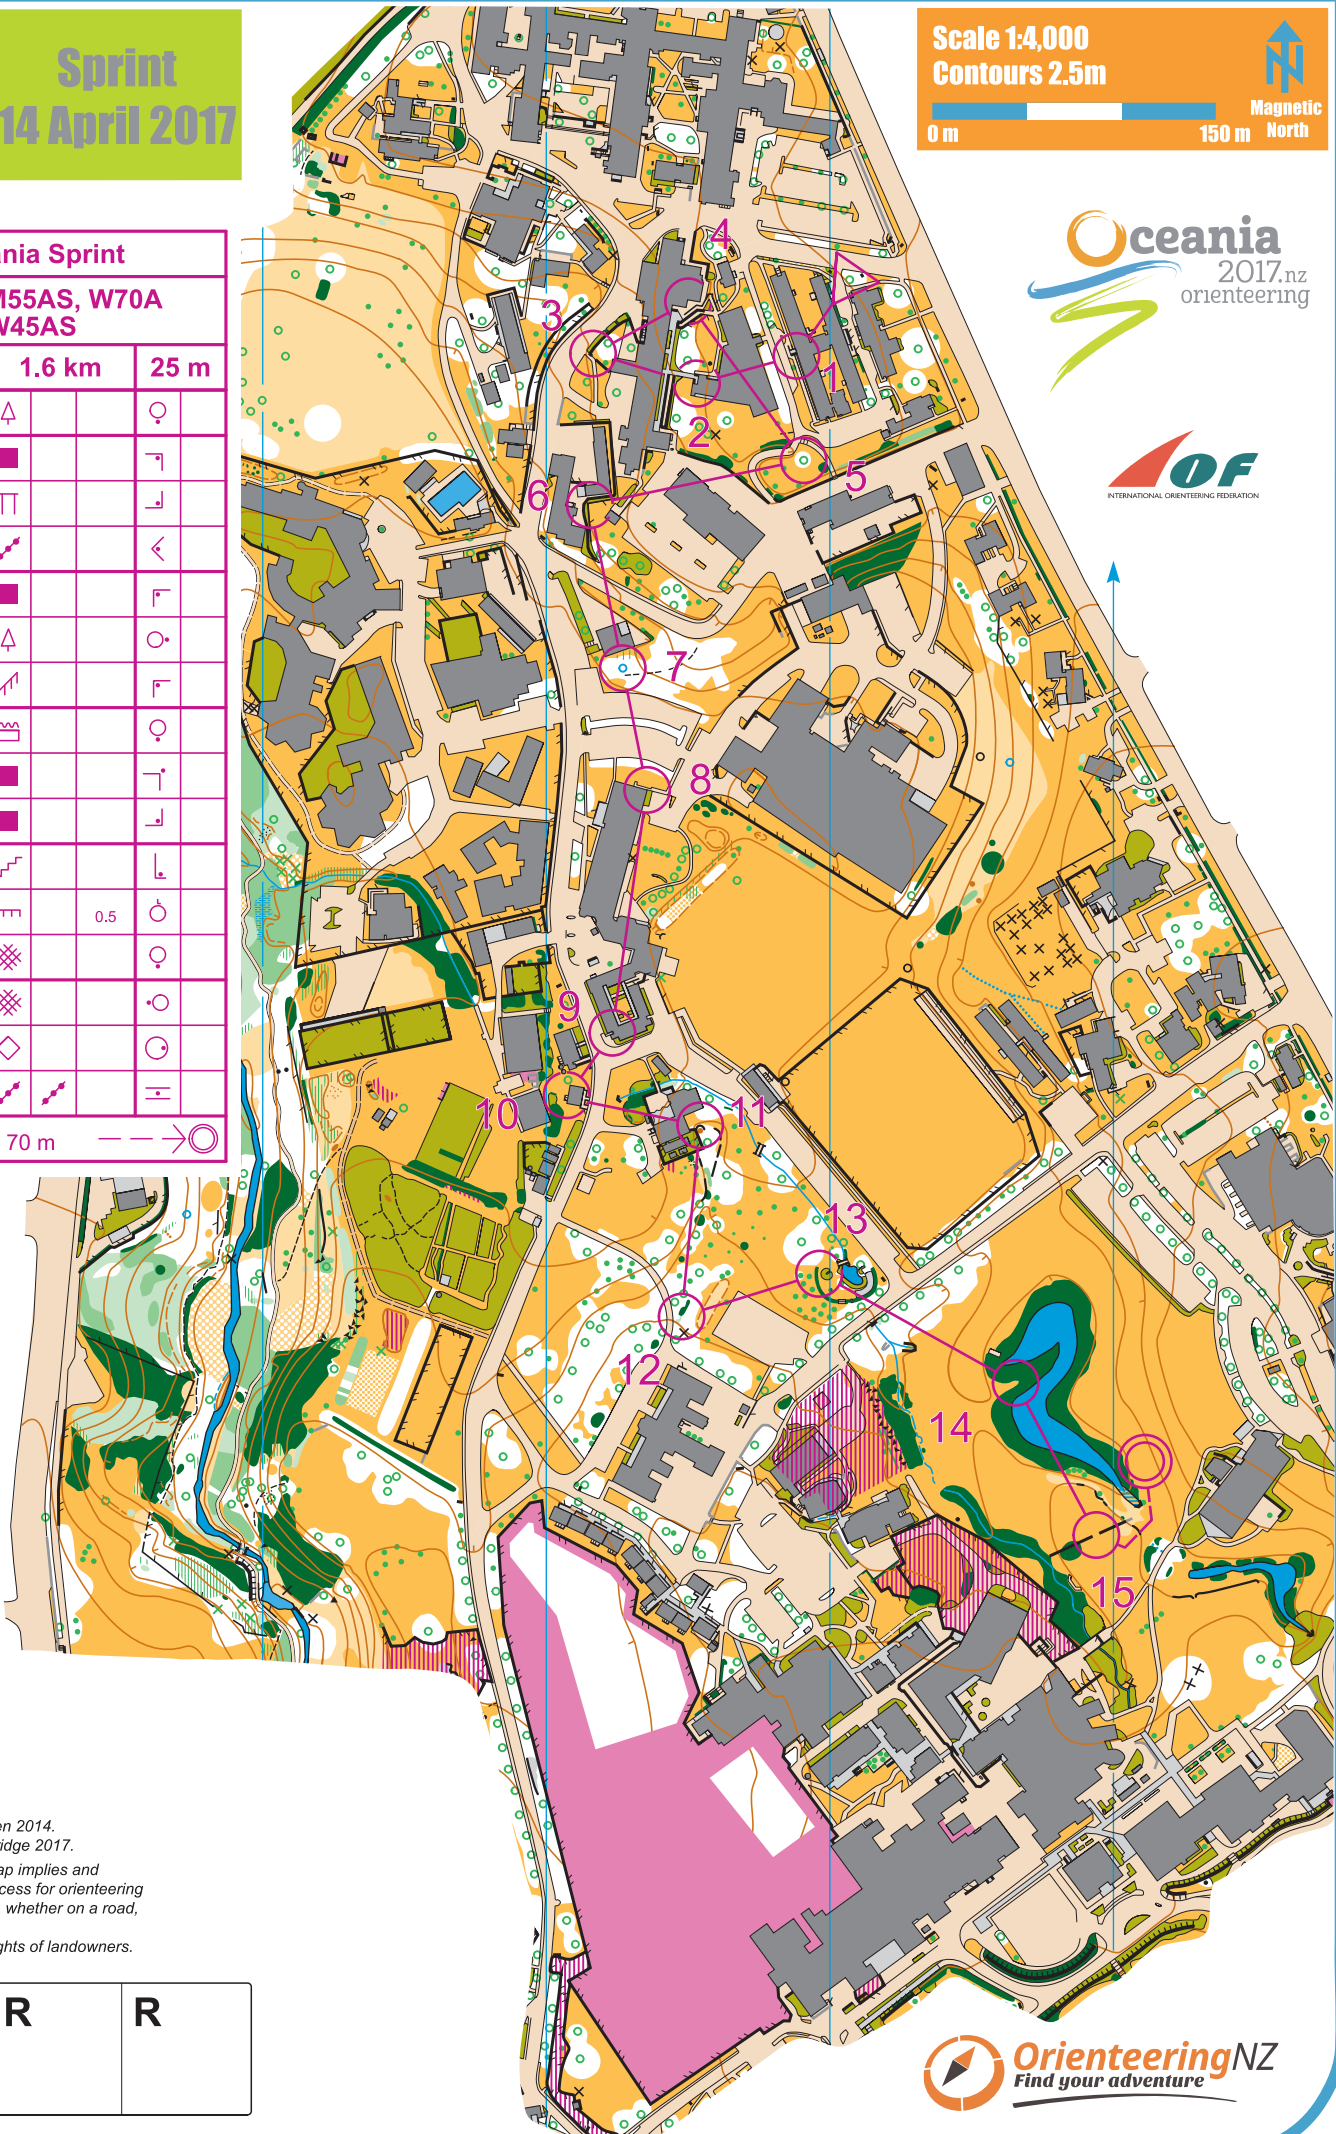

Oceania Sprint				
M80A, M55AS, W70A W45AS				
	12	1.6 km		25 m
▷		△		♀
1	130	■		↖
2	117	▯		↙
3	113	↗		↖
4	128	■		↖
5	122	△		♀
6	126	↗		↖
7	115	▯		♀
8	131	■		↖
9	157	■		↙
10	163	↗		↙
11	175	▯	0.5	♀
12	149	▨		♀
13	151	▨		♀
14	154	◇		♀
15	100	↗ ↘		▯
○	↗	---	70 m	---

Fieldwork: Matt Ogden 2014.
Update Renee Beveridge 2017.
Possession of this map implies and
confers no right of access for orienteering
or any other purpose, whether on a road,
track or elsewhere.
Please respect the rights of landowners.