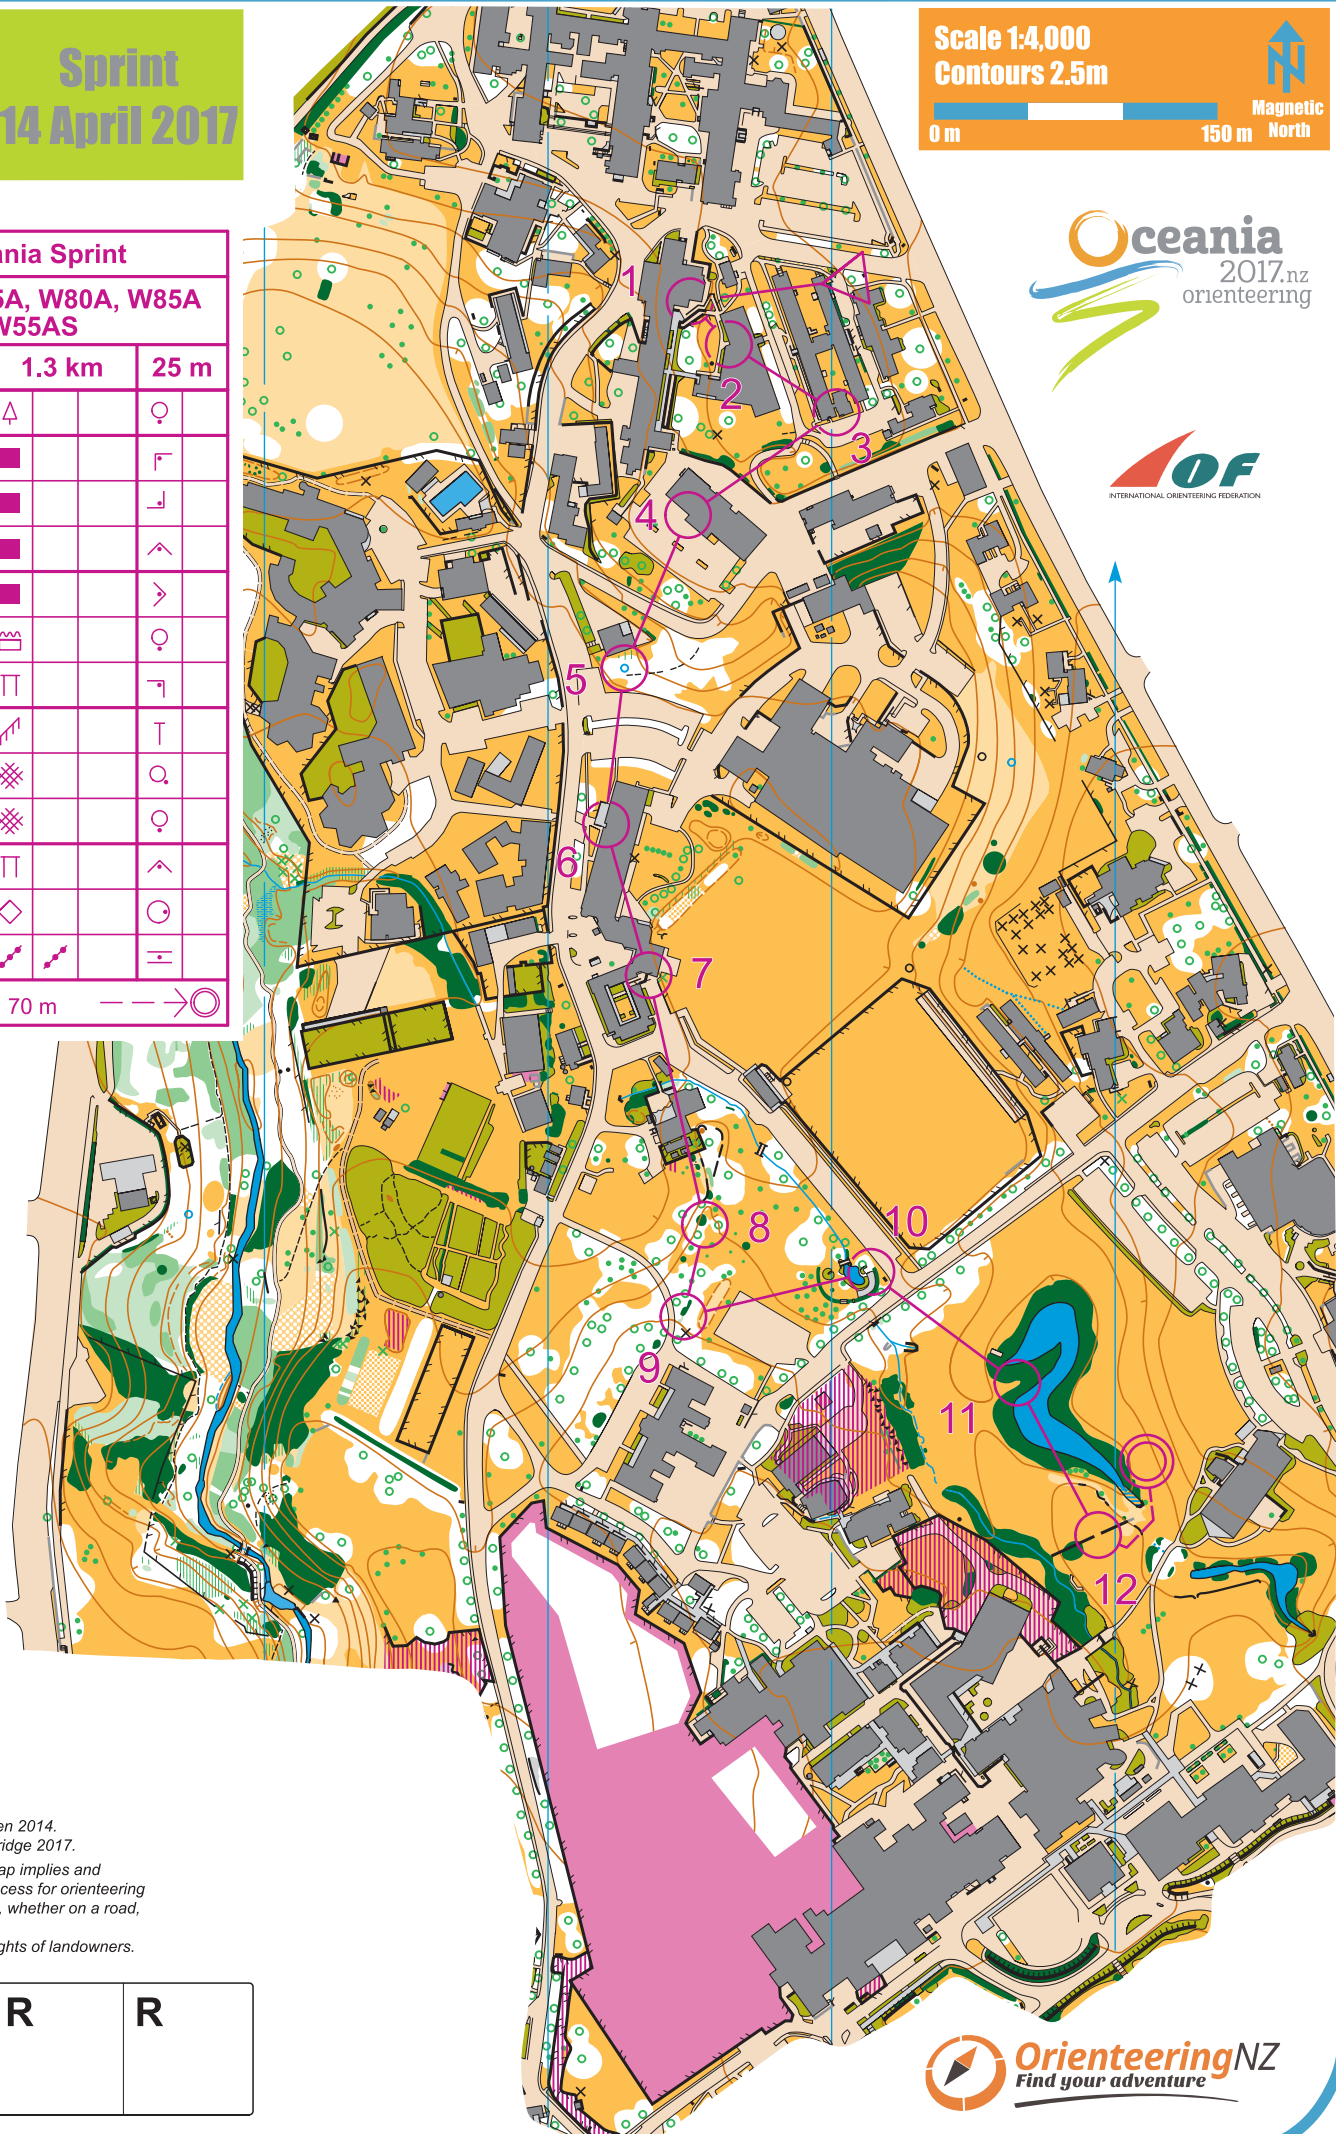

**OCEANIA**  
2017  
Sprint  
14 April 2017

Scale 1:4,000  
Contours 2.5m

0 m

150 m

Magnetic North

Oceania Sprint				
M85A, W75A, W80A, W85A W55AS				
	13		1.3 km	25 m
▷		▲		♀
1	128	■		┌
2	173	■		└
3	133	■		▲
4	155	■		➤
5	115	⊞		♀
6	179	▯		└
7	180	▯		┌
8	153	▯		♀
9	149	▯		♀
10	136	▯		▲
11	154	◇		♀
12	100	▯	▯	▯
○	➤	—	70 m	—

Fieldwork: Matt Ogden 2014.  
Update Renee Beveridge 2017.  
Possession of this map implies and confers no right of access for orienteering or any other purpose, whether on a road, track or elsewhere.  
Please respect the rights of landowners.