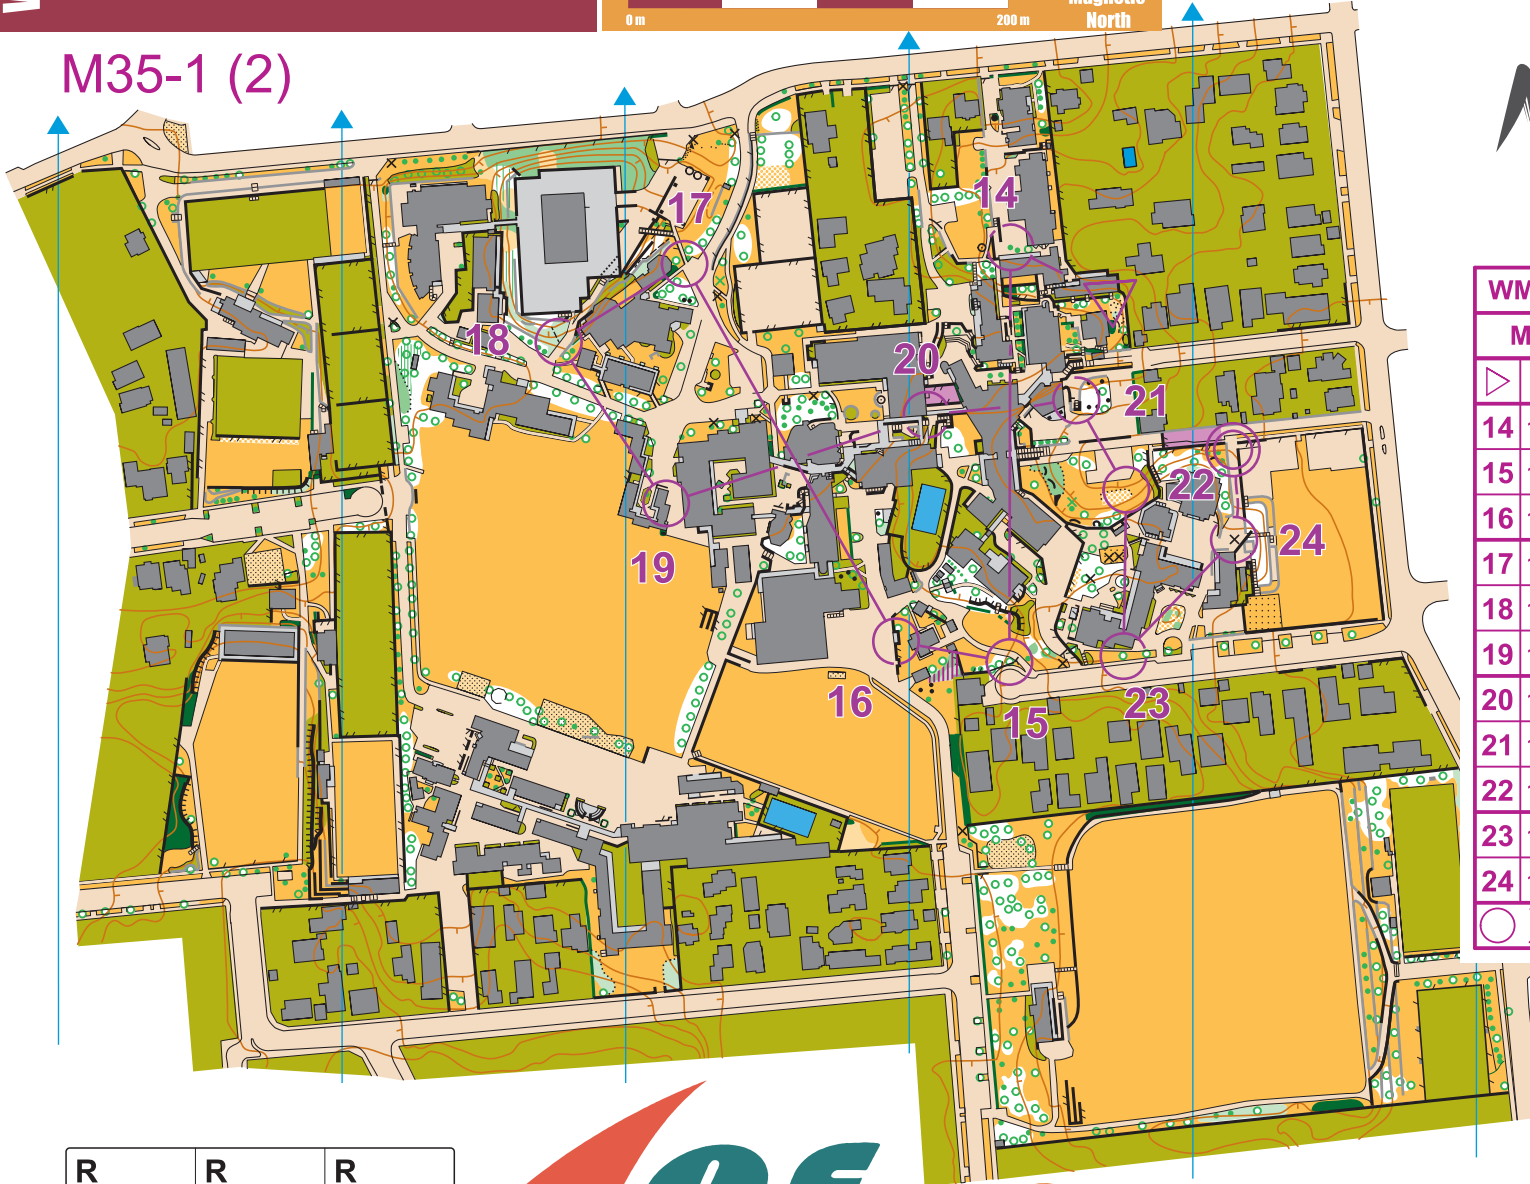

WMOG
2017 Sprint Distance - Qualification
23 April 2017

Scale 1:4000
Contours 2 m

0 m 200 m

Barfoot & Thompson

PRESENTS

M35-1 (2)

WMOG 2017 Sprint Qualifier				
M35-1		3.6 km	48 m	
▷		↗		⋈
14	125 ←	↗		⊙
15	101 →	↗		⊙
16	155	↗		⊥
17	123	↗		⊥
18	135	↘		↘
19	189 ←	■		◀
20	177	■		⊥
21	140	↗		⋈ ⚡
22	157	⋯		♂ ⚡
23	193	↗		⊙
24	100	×		

○ — 50 m — ○

R	R	R
---	---	---