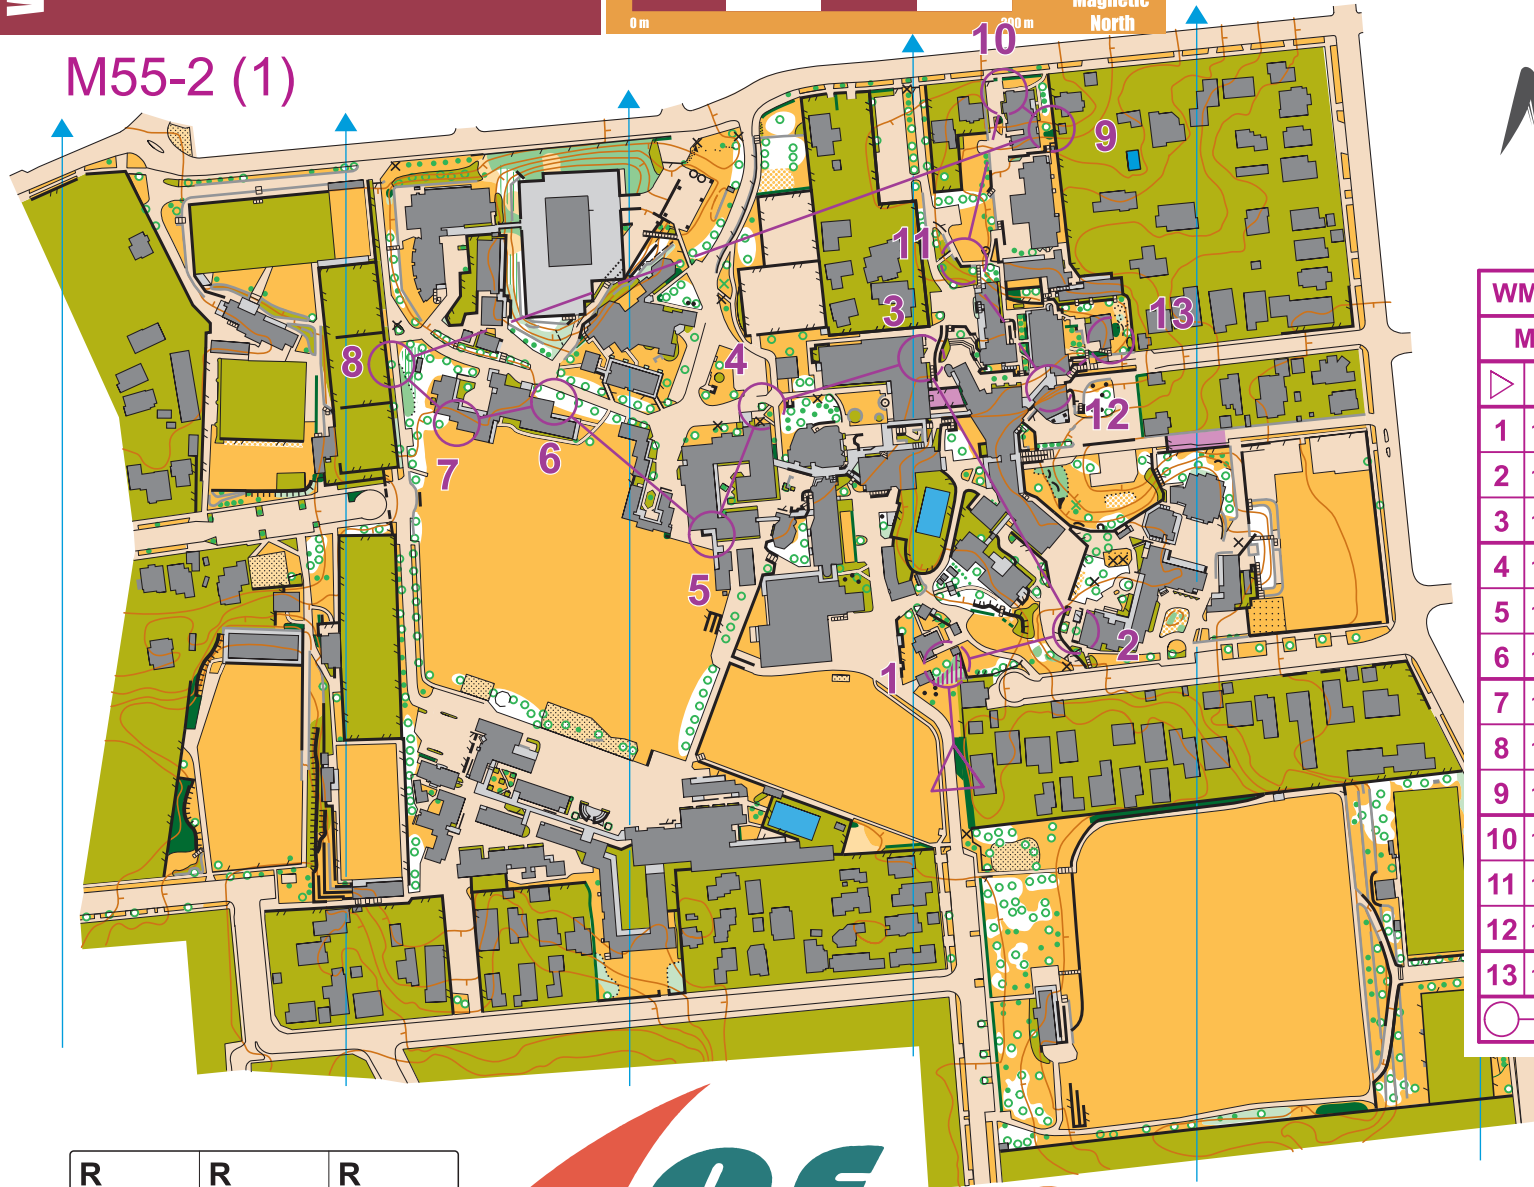

WMOG
2017 Sprint Distance - Qualification
23 April 2017

Scale 1:4000
Contours 2 m

0 m 200 m

Barfoot & Thompson

PRESENTS

M55-2 (1)

WMOG 2017 Sprint Qualifier

	M55-2	2.8 km	42 m
▷		⋯	↙
1	163 ↗	↑	○
2	150 ↘	↑	○
3	181	■	┌
4	149 ↑	↑	○
5	167 ↗		┌
6	132	■	┌
7	185	◇	┌
8	151	↑	○
9	126	⊠	○
10	164 ↓	↘ / ↙	
11	194	◇	┌
12	180 ↓	■	┌
13	124	■	┌ ⚡
○	---	0 m	---

R	R	R
---	---	---