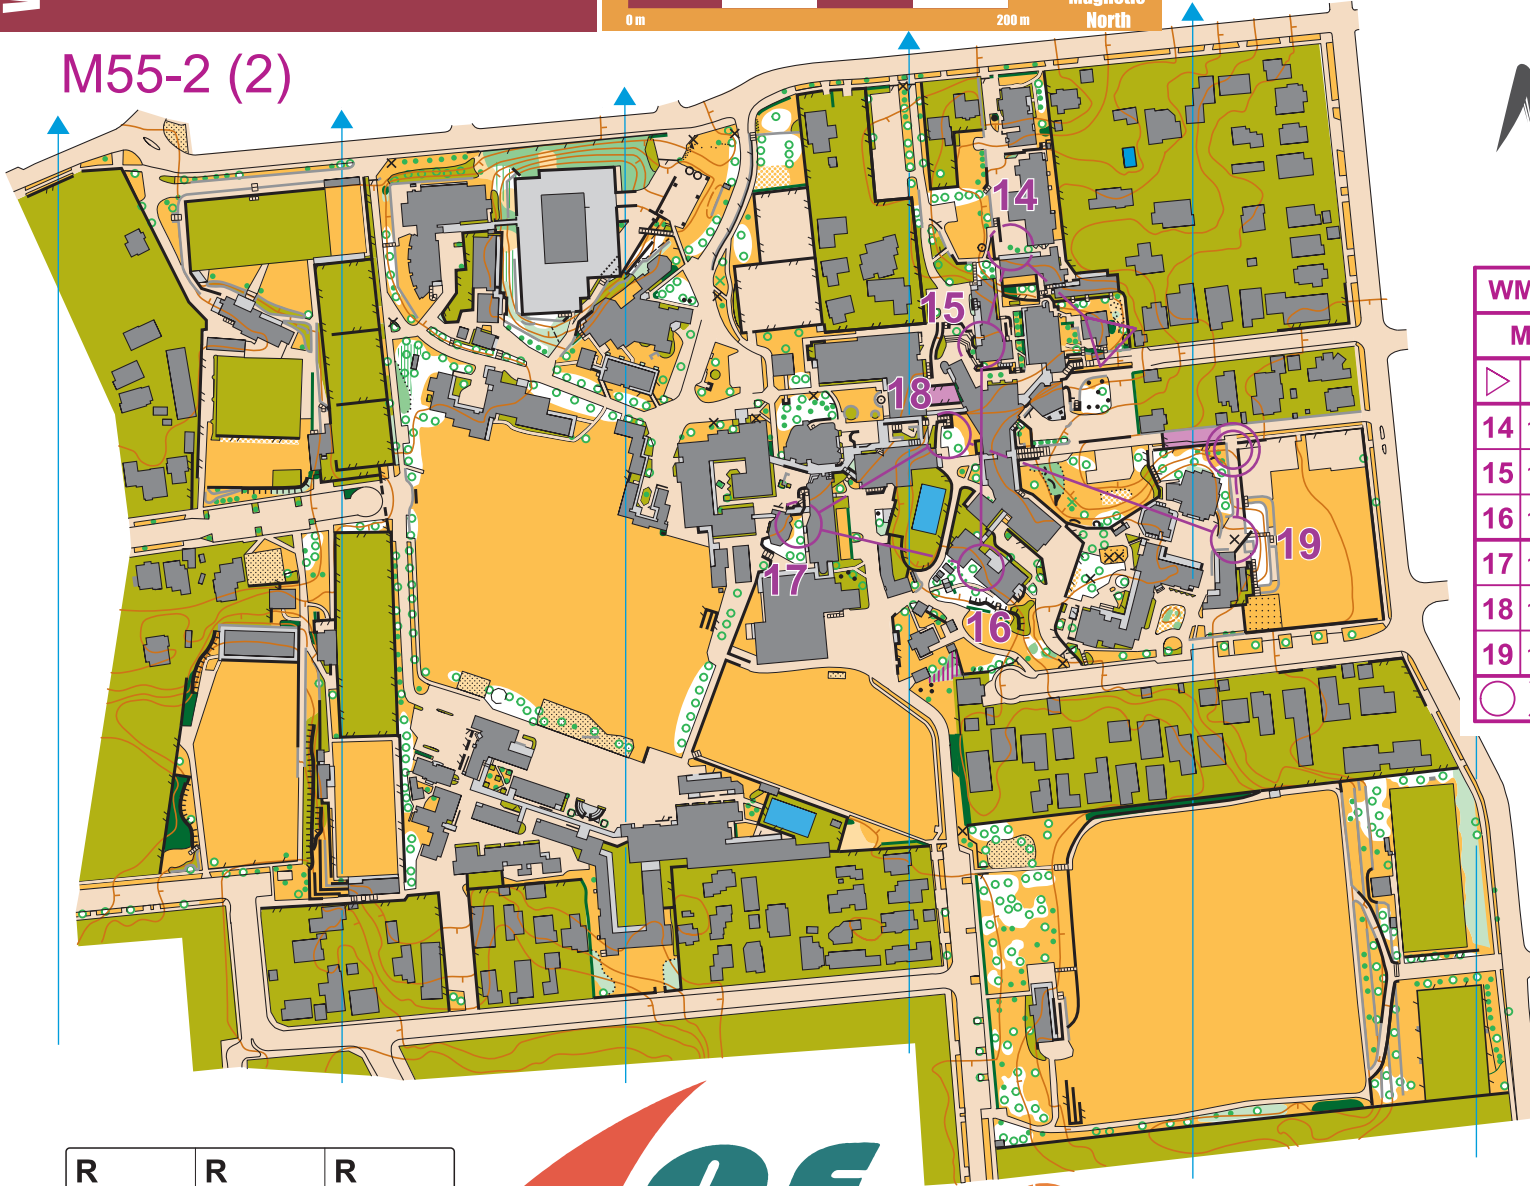

WMOG
2017 Sprint Distance - Qualification
23 April 2017

Scale 1:4000
Contours 2 m

0 m 200 m

Barfoot & Thompson
PRESENTS

M55-2 (2)

WMOG 2017 Sprint Qualifier

M55-2	2.8 km	42 m
▷	■	┌
14 125 ←	▲	○
15 103	■	└
16 182	■	▷
17 108 ↑	▲	○
18 178 ↖	▲	○
19 100	×	
○	50 m	○

R	R	R
---	---	---