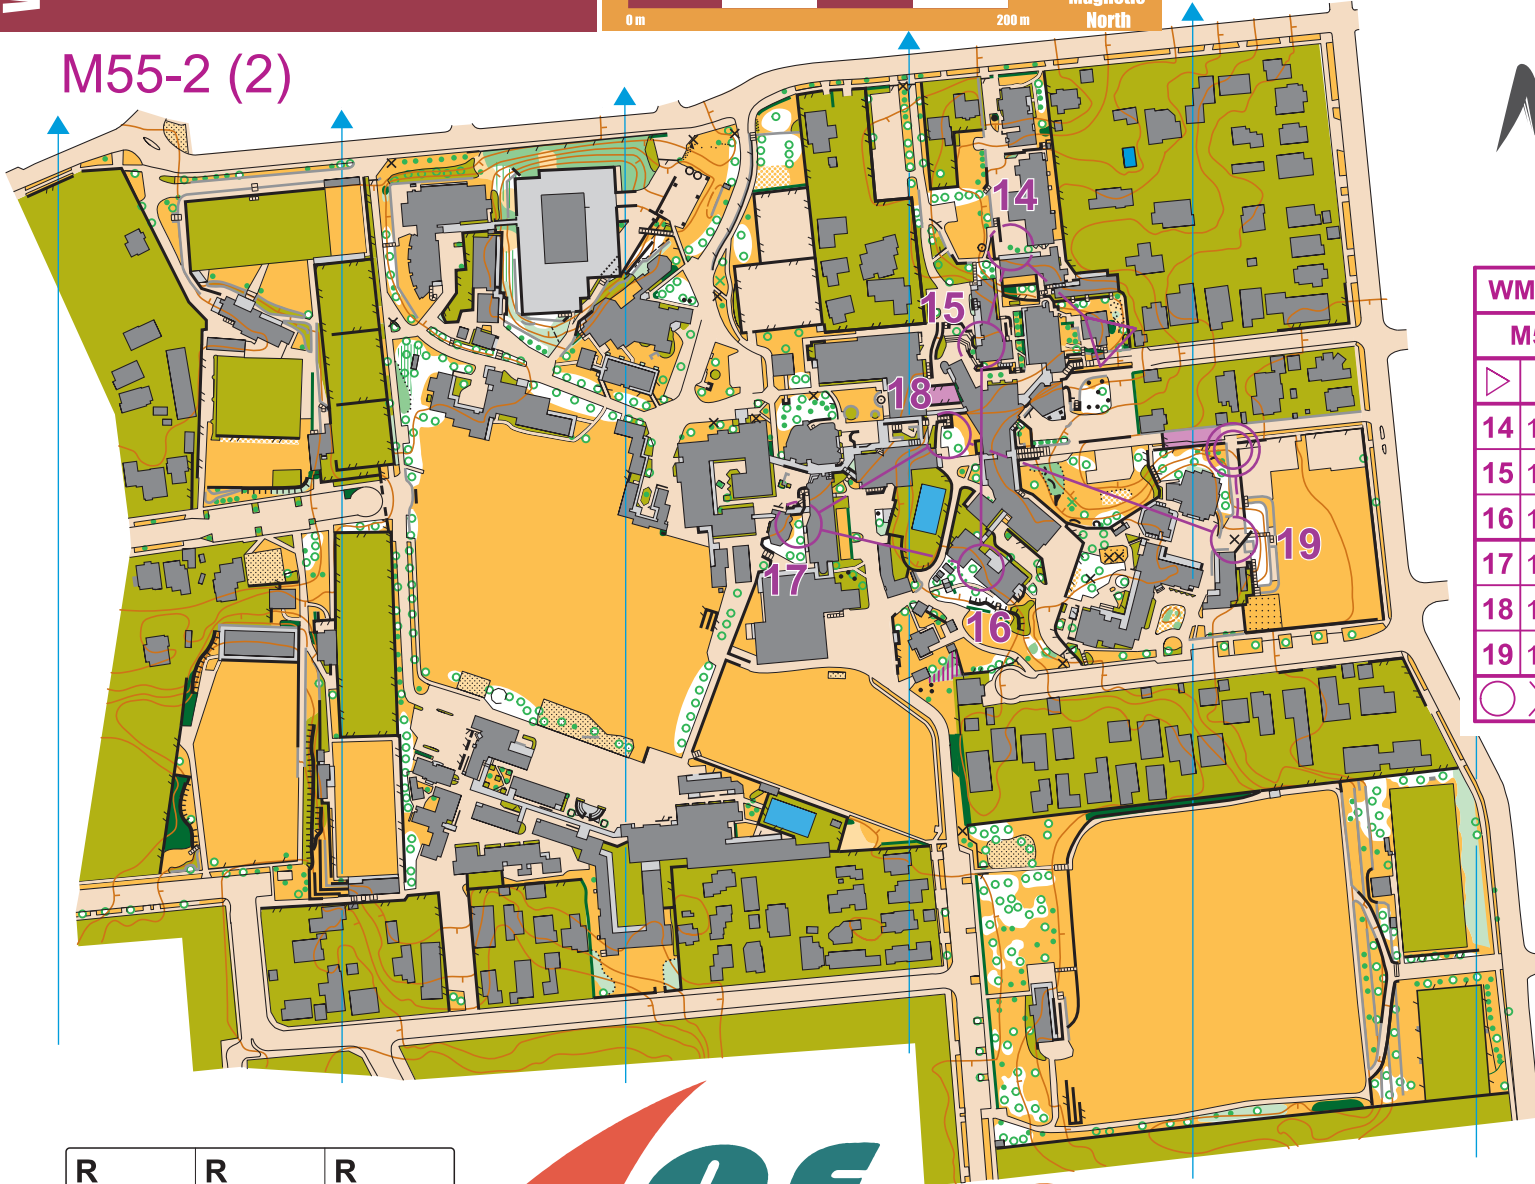

WMOG
2017 Sprint Distance - Qualification
23 April 2017

Scale 1:4000
Contours 2 m

0 m 200 m

Magnetic North

M55-2 (2)

WMOG 2017 Sprint Qualifier

M55-2	2.8 km	42 m
▷	■	┌
14 125 ←	△	○
15 103	■	└
16 182	■	▷
17 108 ↑	△	○
18 178 ↖	△	○
19 100	×	
○	50 m	○

R	R	R
---	---	---