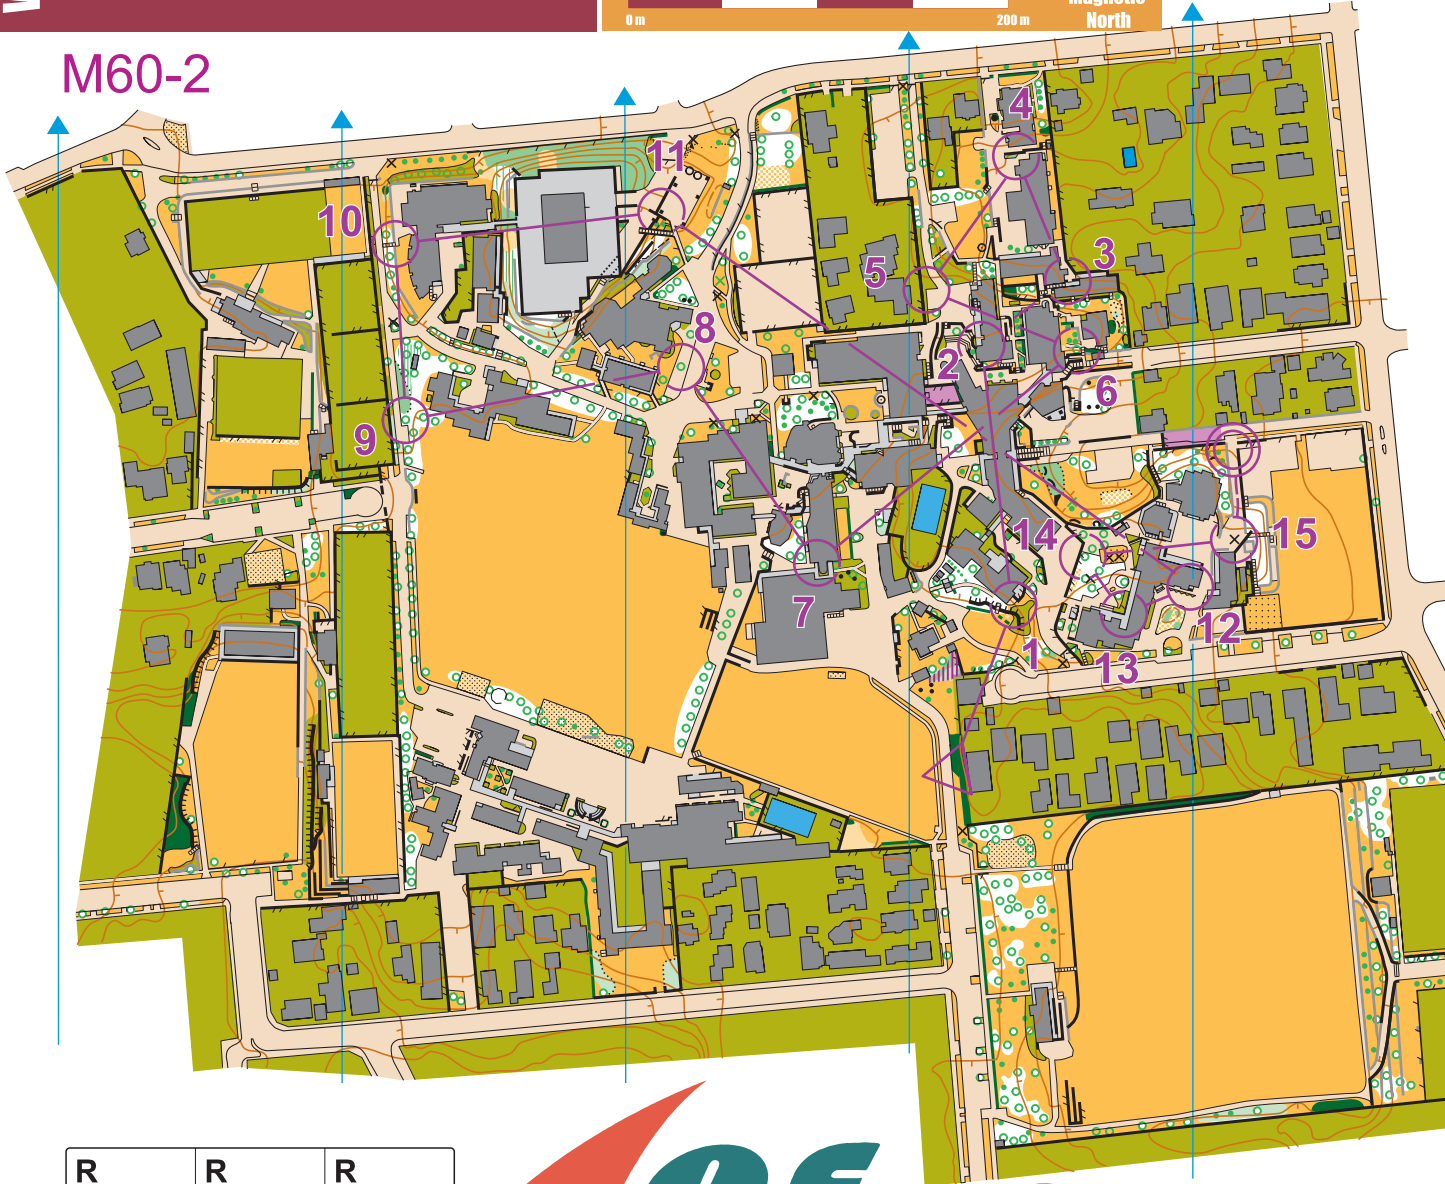

WMOG
2017 Sprint Distance - Qualification
23 April 2017

Scale 1:4000
Contours 2 m

0 m 200 m

Magnetic North

M60-2

WMOG 2017 Sprint Qualifier			
	M60-2	2.6 km	42 m
▷		⋯	↙
1	102 ↑	▨	∨
2	103	■	⌋
3	104 ←	↗	⊥
4	105	⋯	○
5	106	▨	└
6	107 ↓	△	○
7	172 ↑	■	└
8	109 ↗	△	○
9	191 ↖	△	○
10	169	⌌	⌋
11	168	▲	○
12	113	■	∧ ⚡
13	114	↗	⌋ ⚡
14	117 ↙	△	○
15	100	×	
○	▷	50 m	⊗

R	R	R
---	---	---