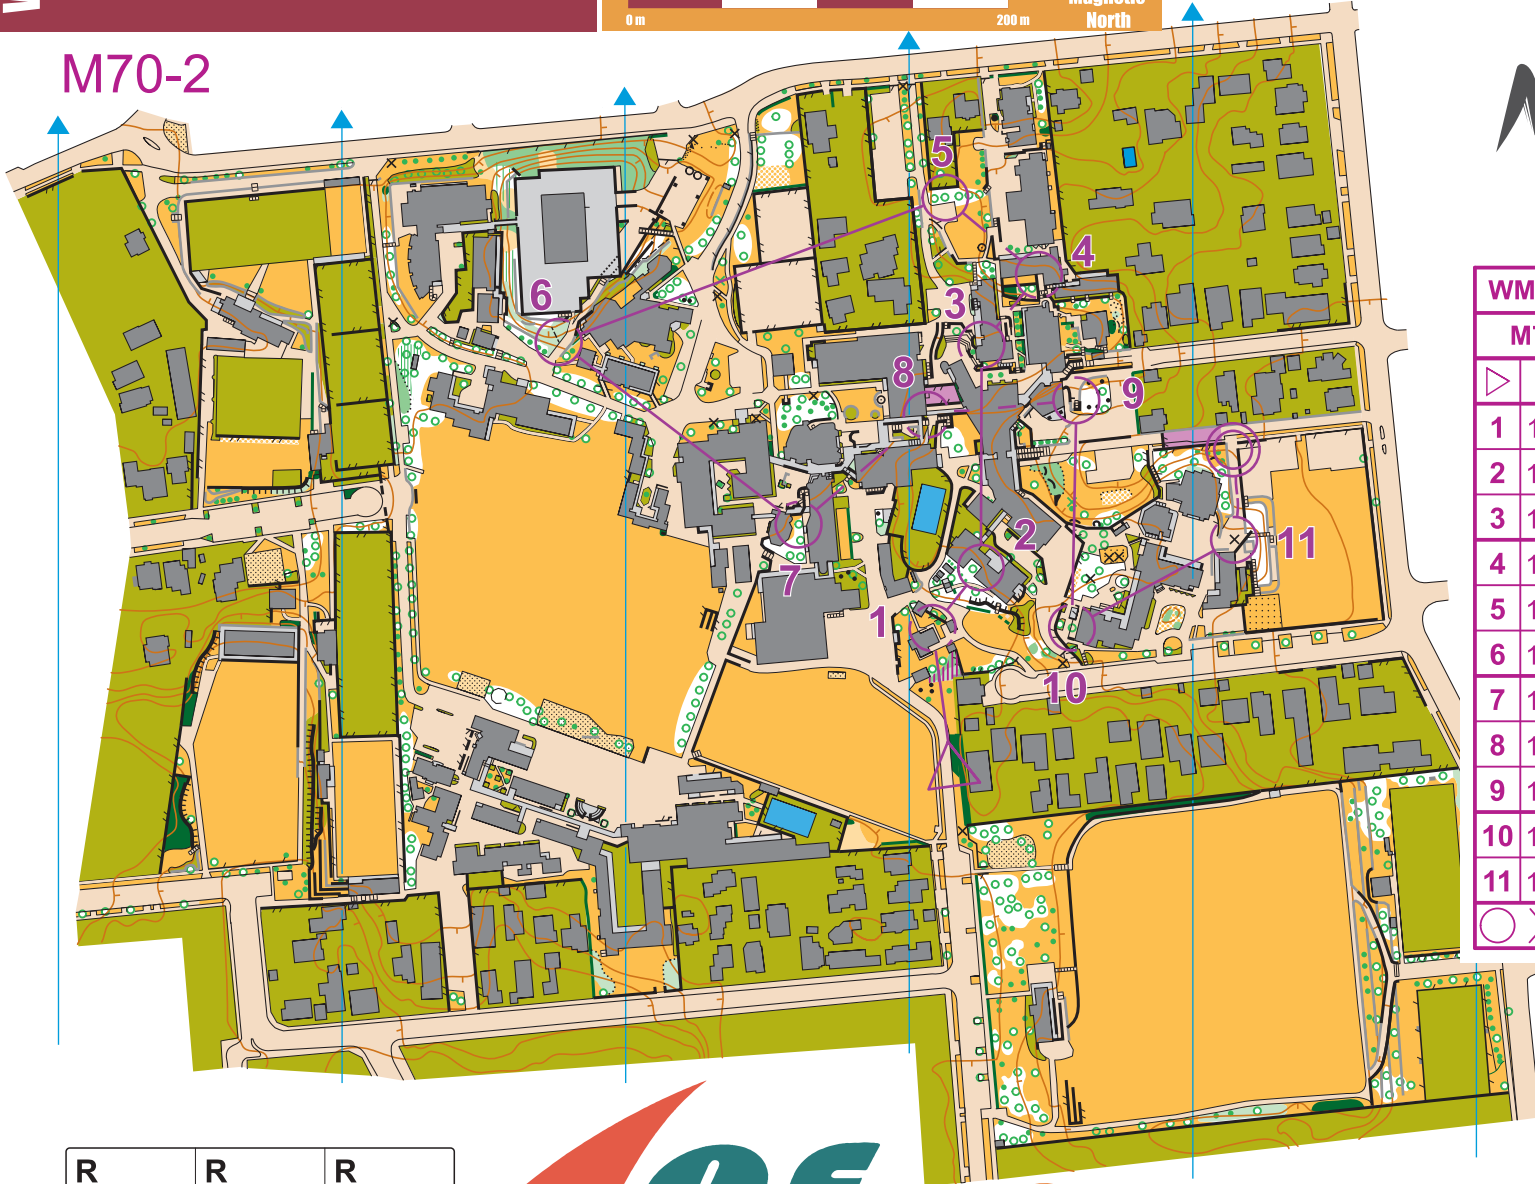

WMOG
2017 Sprint Distance - Qualification
23 April 2017

Scale 1:4000
Contours 2 m

0 m 200 m

Magnetic North

M70-2

WMOG 2017 Sprint Qualifier			
	M70-2	1.9 km	28 m
▷		⋯	↙
1	110 ←	■	∧
2	182	■	▷
3	103	■	⌋
4	143	↗	⊥
5	137		○
6	135	↘	∨
7	108 ↑	△	○
8	177	■	⌋
9	140	↖	∩ ⚡
10	150	△	○
11	100	×	
○	↔	50 m	⊙

R	R	R
---	---	---