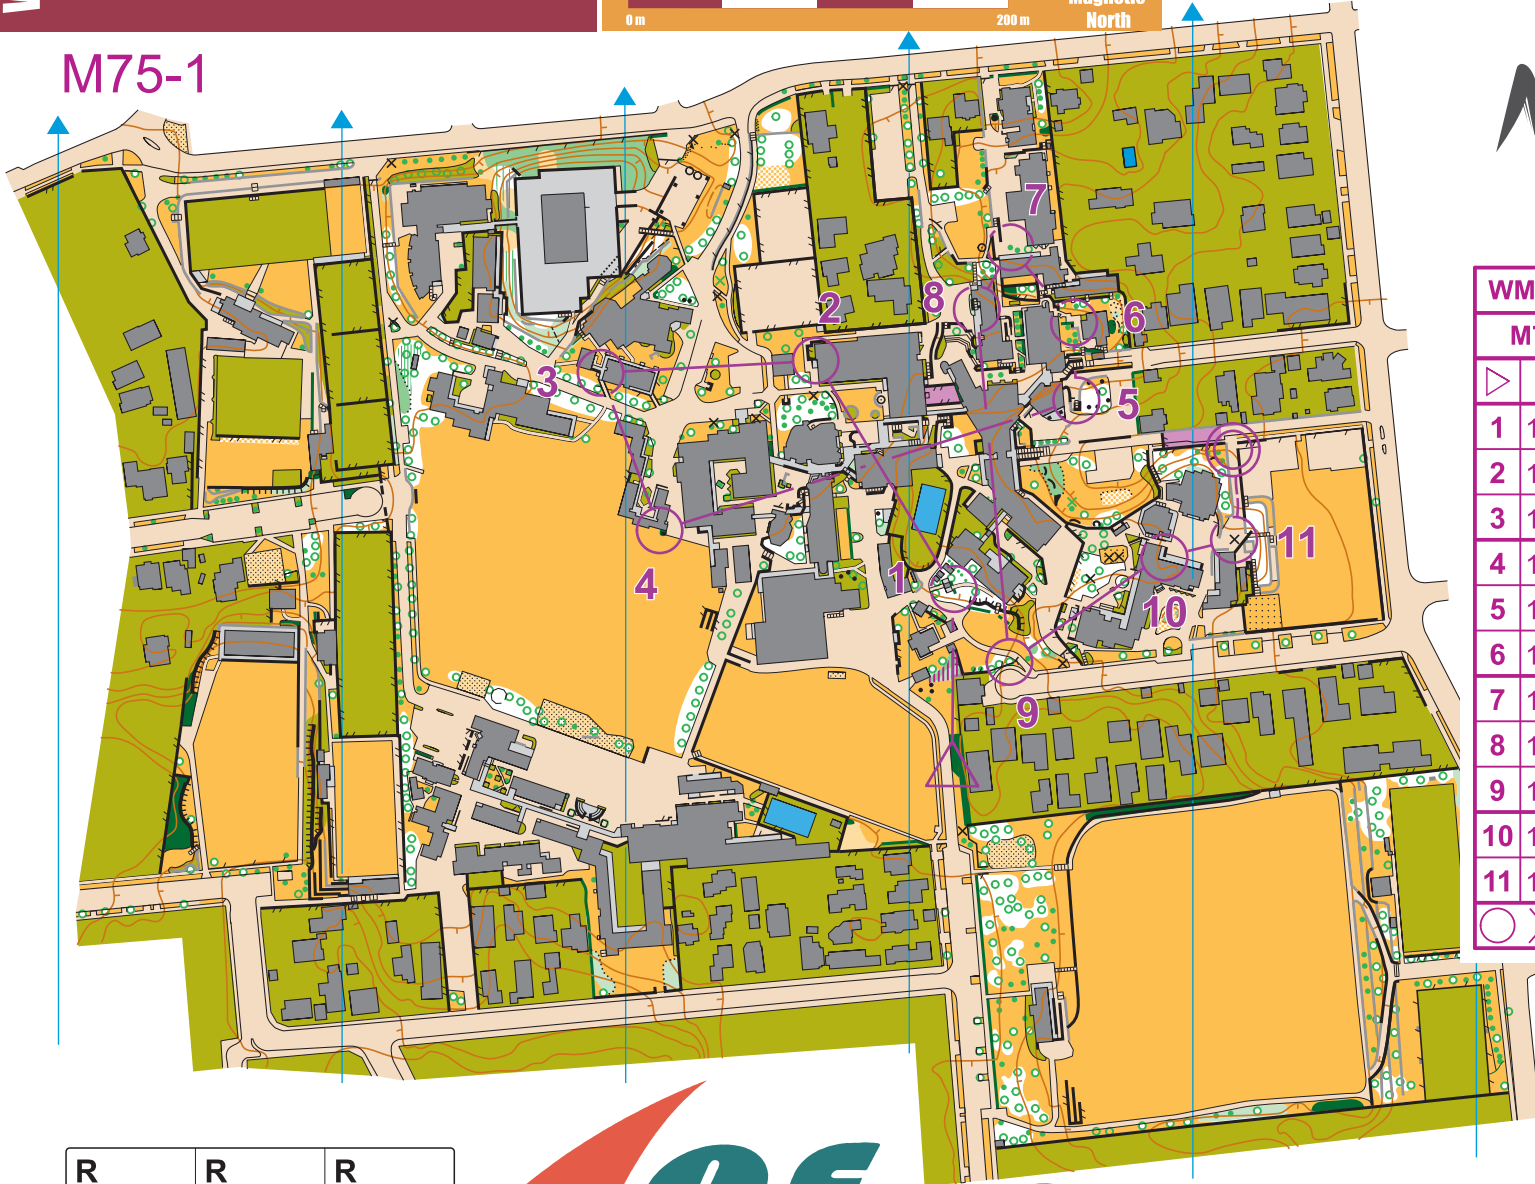

WMOG  
2017 Sprint Distance - Qualification  
23 April 2017

Scale 1:4000  
Contours 2 m

0 m 200 m

Magnetic North

M75-1

WMOG 2017 Sprint Qualifier				
	M75-1	1.7 km	22 m	
▷		⋯		↙
1	120	↘	⊗	↖
2	121	↗		—
3	122	↗		↘
4	156	⊗		○
5	140	↗		⊙ ⚡
6	173	⊗		—
7	125	←	⊙	○
8	166	↗		⊥
9	101	→	⊙	○
10	145	↗		⊥ ⚡
11	100	×		
○	—	50 m	—	⊗

R	R	R
---	---	---