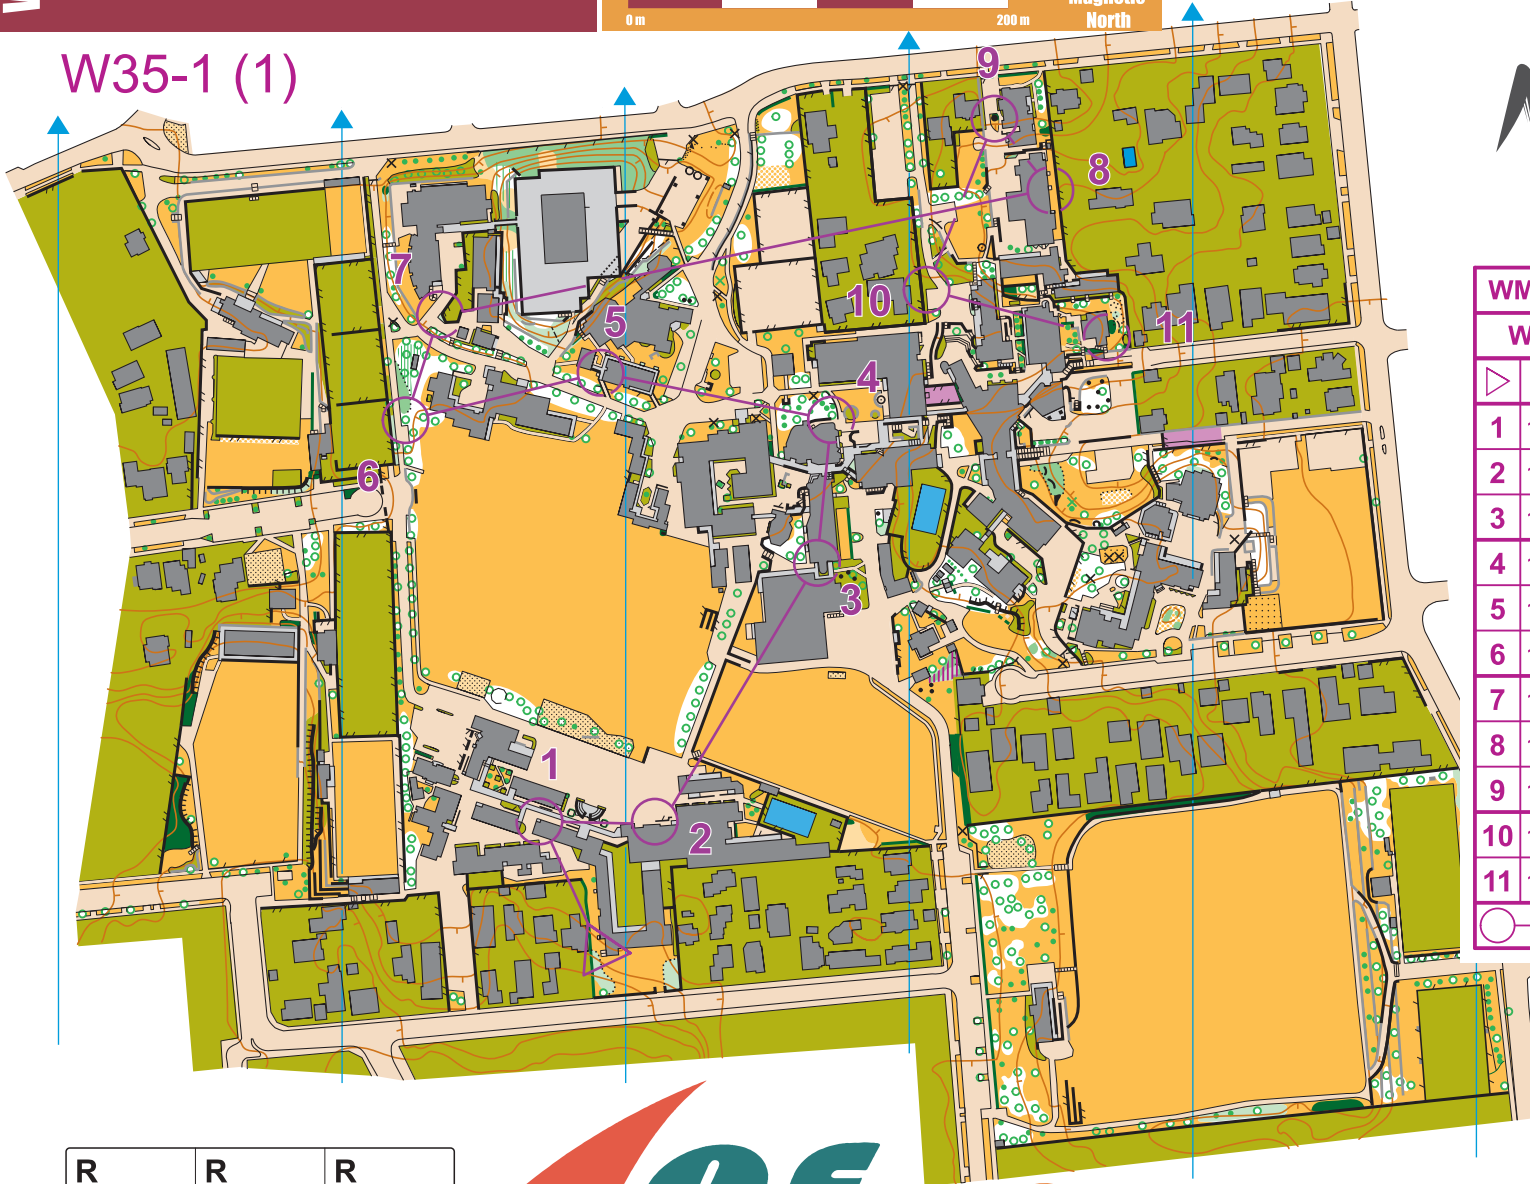

WMOG
2017 Sprint Distance - Qualification
23 April 2017

Scale 1:4000
Contours 2 m

0 m 200 m

Magnetic North

Barfoot & Thompson

PRESENTS

W35-1 (1)

WMOG 2017 Sprint Qualifier

	W35-1	3.0 km	40 m
▶		⬆	⬇
1	152 ↓	■	⬇
2	129 ↗		┌
3	172 ↑	■	└
4	133 ↗		┌
5	122 ↗		└
6	191 ↖	▲	○
7	198 ↗		<
8	176 ↓	⬆	⬇
9	127 ▲		○
10	106 ▨		┌
11	124 ■		┌ ⚡

○ --- 0 m --- ▶

R	R	R
---	---	---