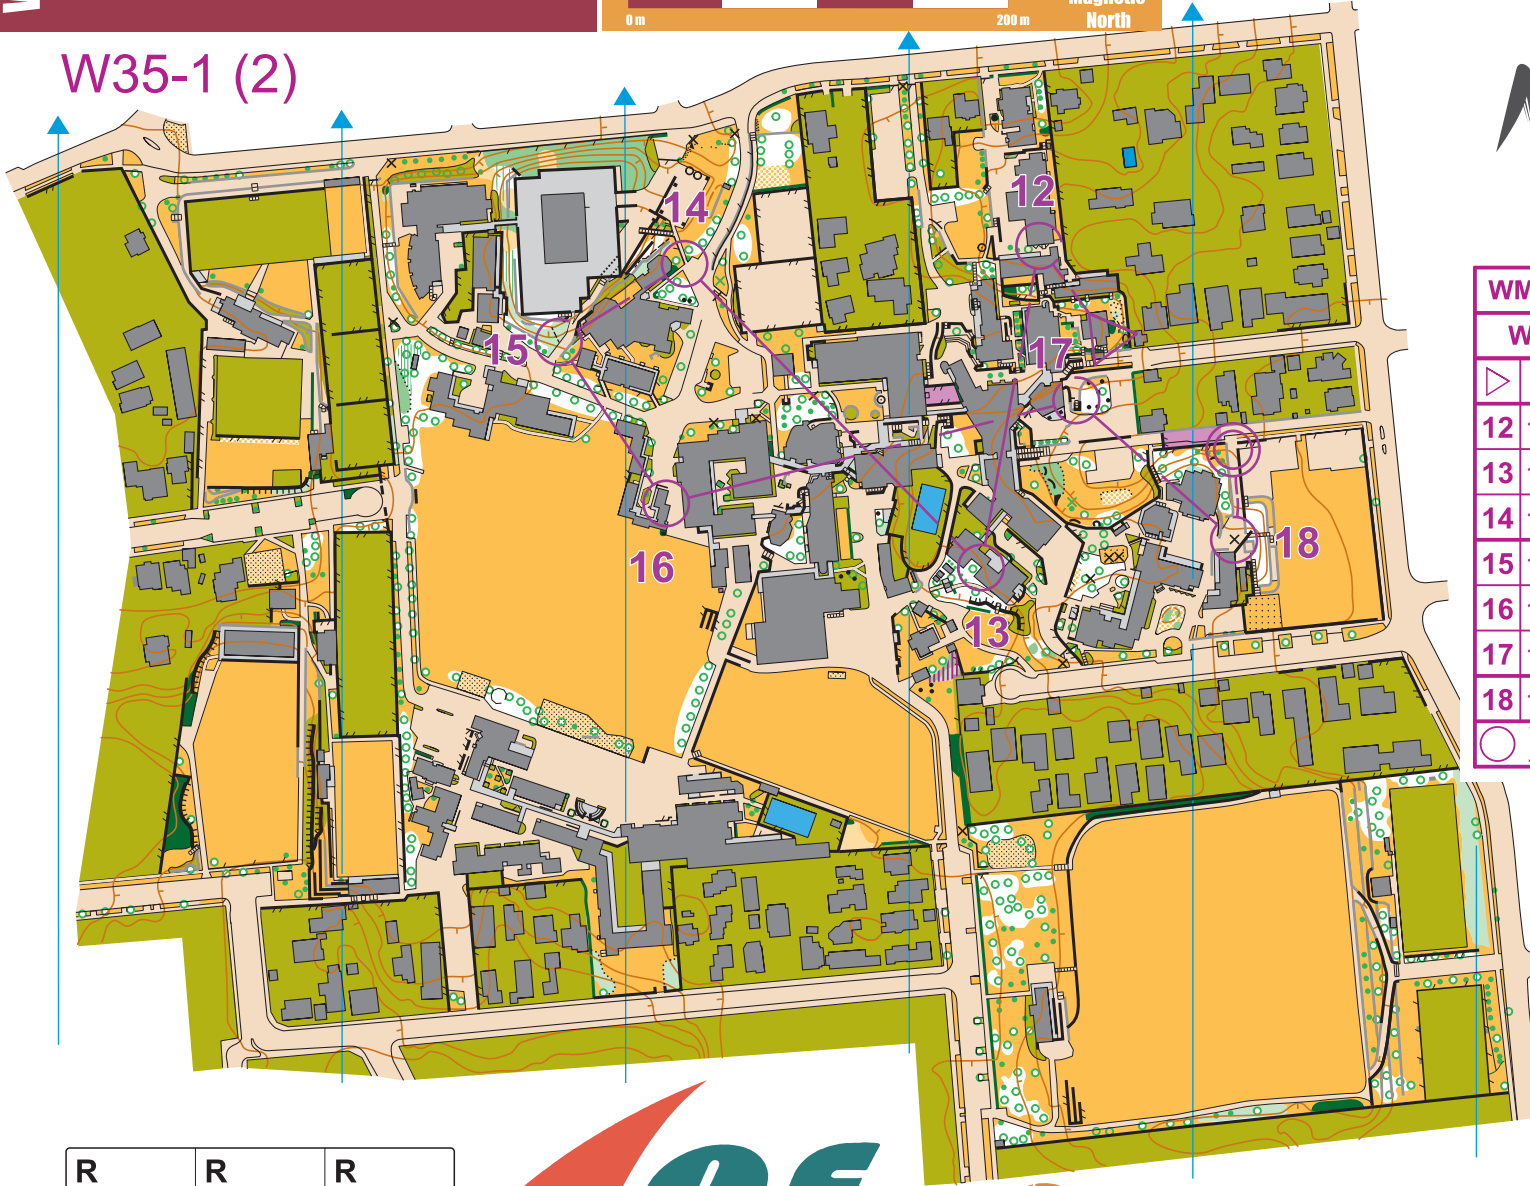

WMOG
2017 Sprint Distance - Qualification
23 April 2017

Scale 1:4000
Contours 2 m

0 m 200 m

Barfoot & Thompson

PRESENTS

W35-1 (2)

WMOG 2017 Sprint Qualifier			
W35-1	3.0 km	40 m	
12 184			
13 182			
14 123			
15 135			
16 189			
17 140			
18 100			
		50 m	

R	R	R
---	---	---