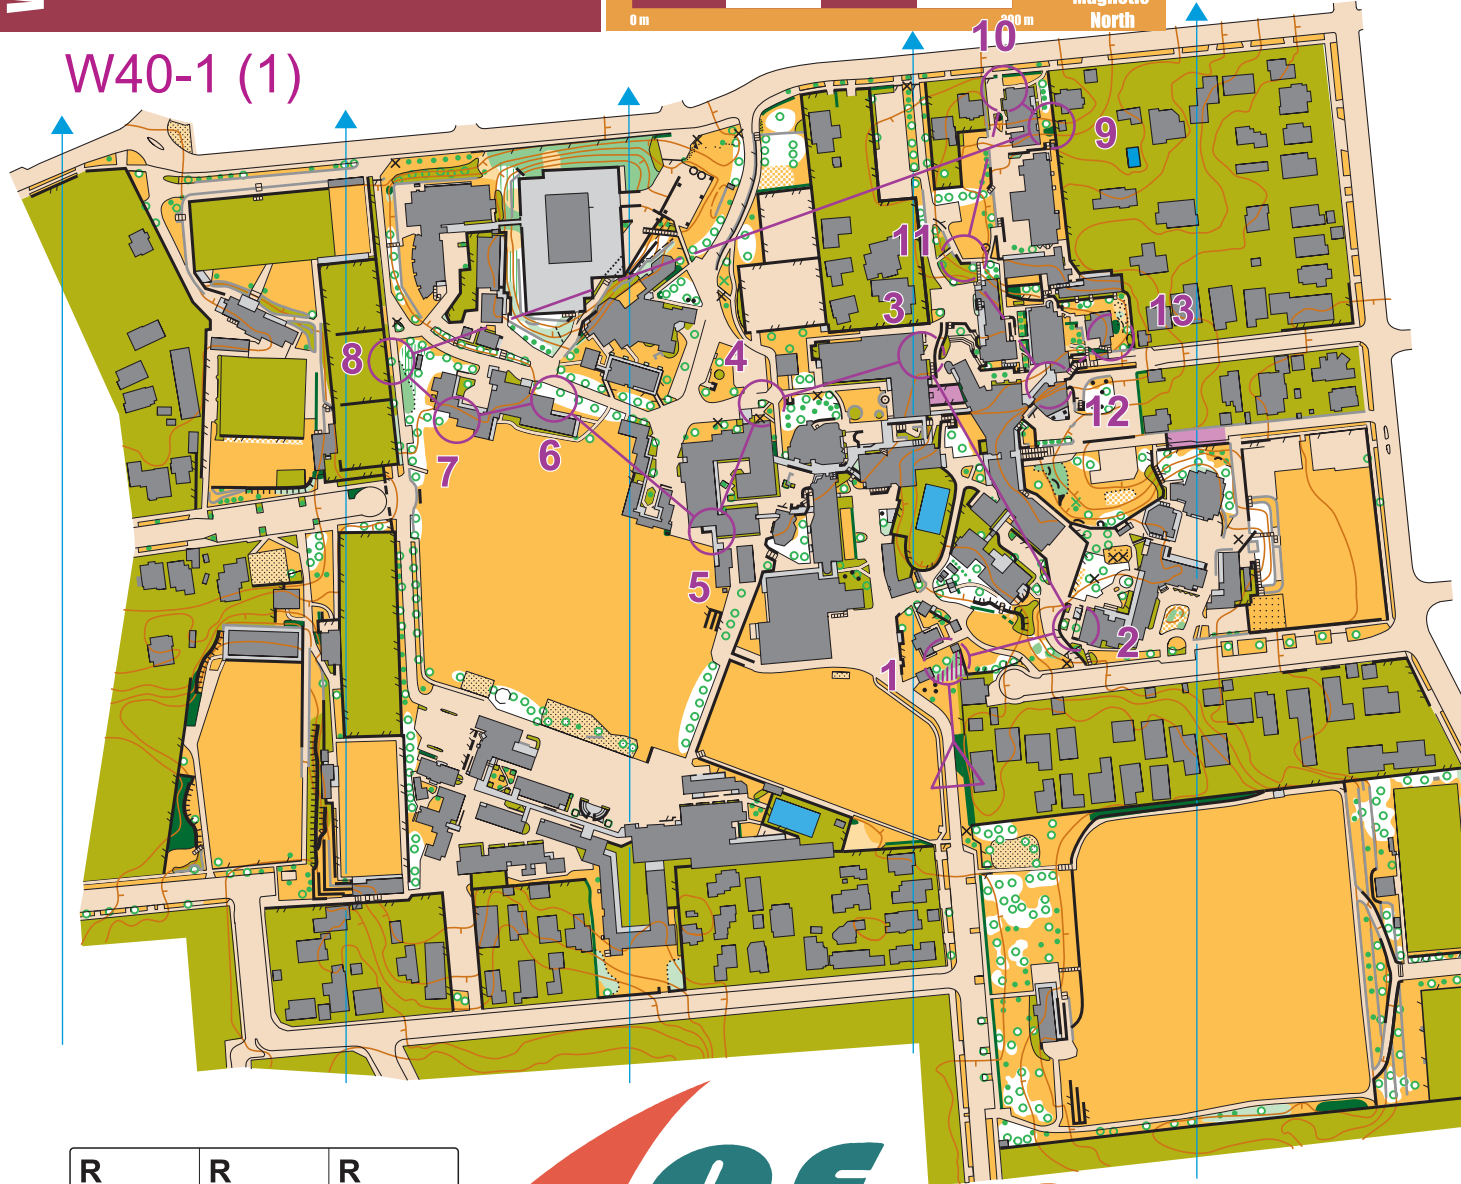

WMOG  
2017 Sprint Distance - Qualification  
23 April 2017

Scale 1:4000  
Contours 2 m

0 m 200 m

Magnetic North

Barfoot & Thompson

PRESENTS

WMOG 2017 Sprint Qualifier			
	W40-1	2.8 km	42 m
▷		⋯	↘
1	163 ↗	↑	○
2	150 ↘	↑	○
3	181	■	┌
4	149 ↑	↑	○
5	167 ↗		┌
6	132	■	┌
7	185	◇	┌
8	151	↑	○
9	126	⊠	○
10	164 ↓	↘ / ↙	
11	194	◇	┌
12	180 ↓	■	┌
13	124	■	┌ ⚡
○	---	0 m	---

R	R	R
---	---	---