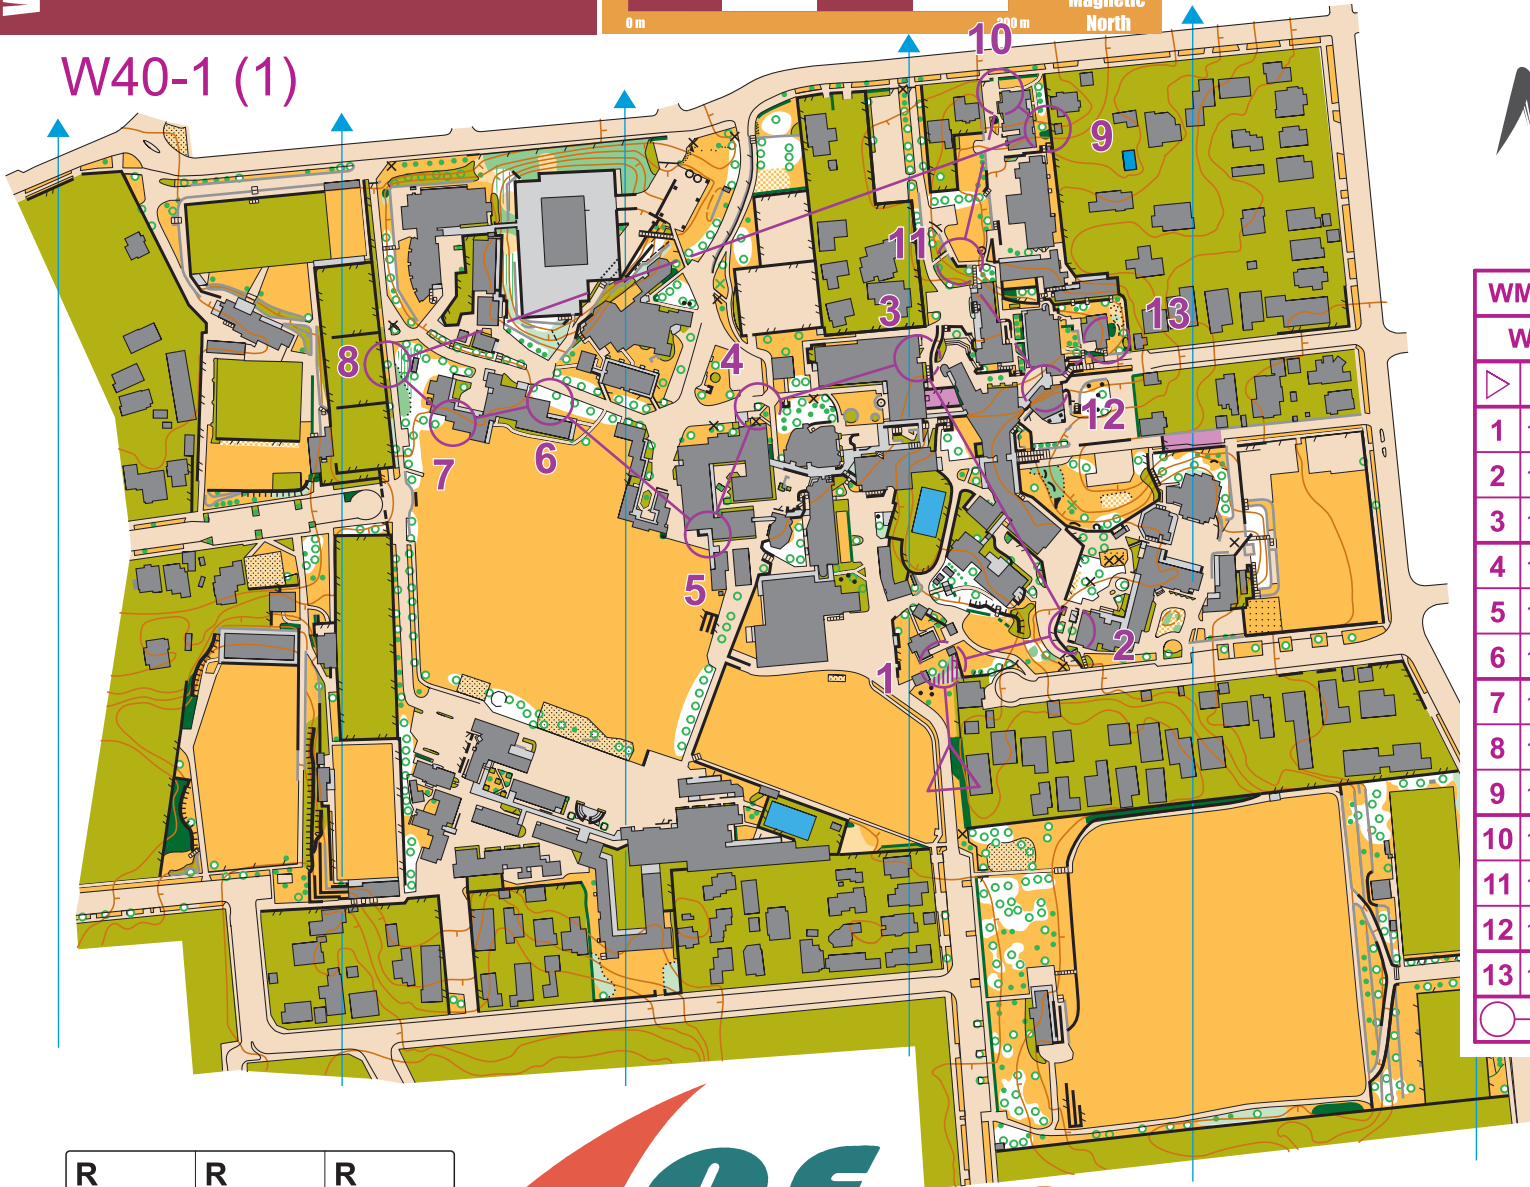

WMOG  
2017 Sprint Distance - Qualification  
23 April 2017

Scale 1:4000  
Contours 2 m

Barfoot & Thompson  
PRESENTS

W40-1 (1)

WMOG 2017 Sprint Qualifier

	W40-1	2.8 km	42 m
▷		⋯	↙
1	163 ↗	↑	○
2	150 ↘	↑	○
3	181	■	┌
4	149 ↑	↑	○
5	167 ↗		┌
6	132	■	┌
7	185	◇	┌
8	151	↑	○
9	126	⊠	○
10	164 ↓	↘ / ↙	
11	194	◇	┌
12	180 ↓	■	┌
13	124	■	┌ ⚡
○	---	0 m	---

R	R	R
---	---	---