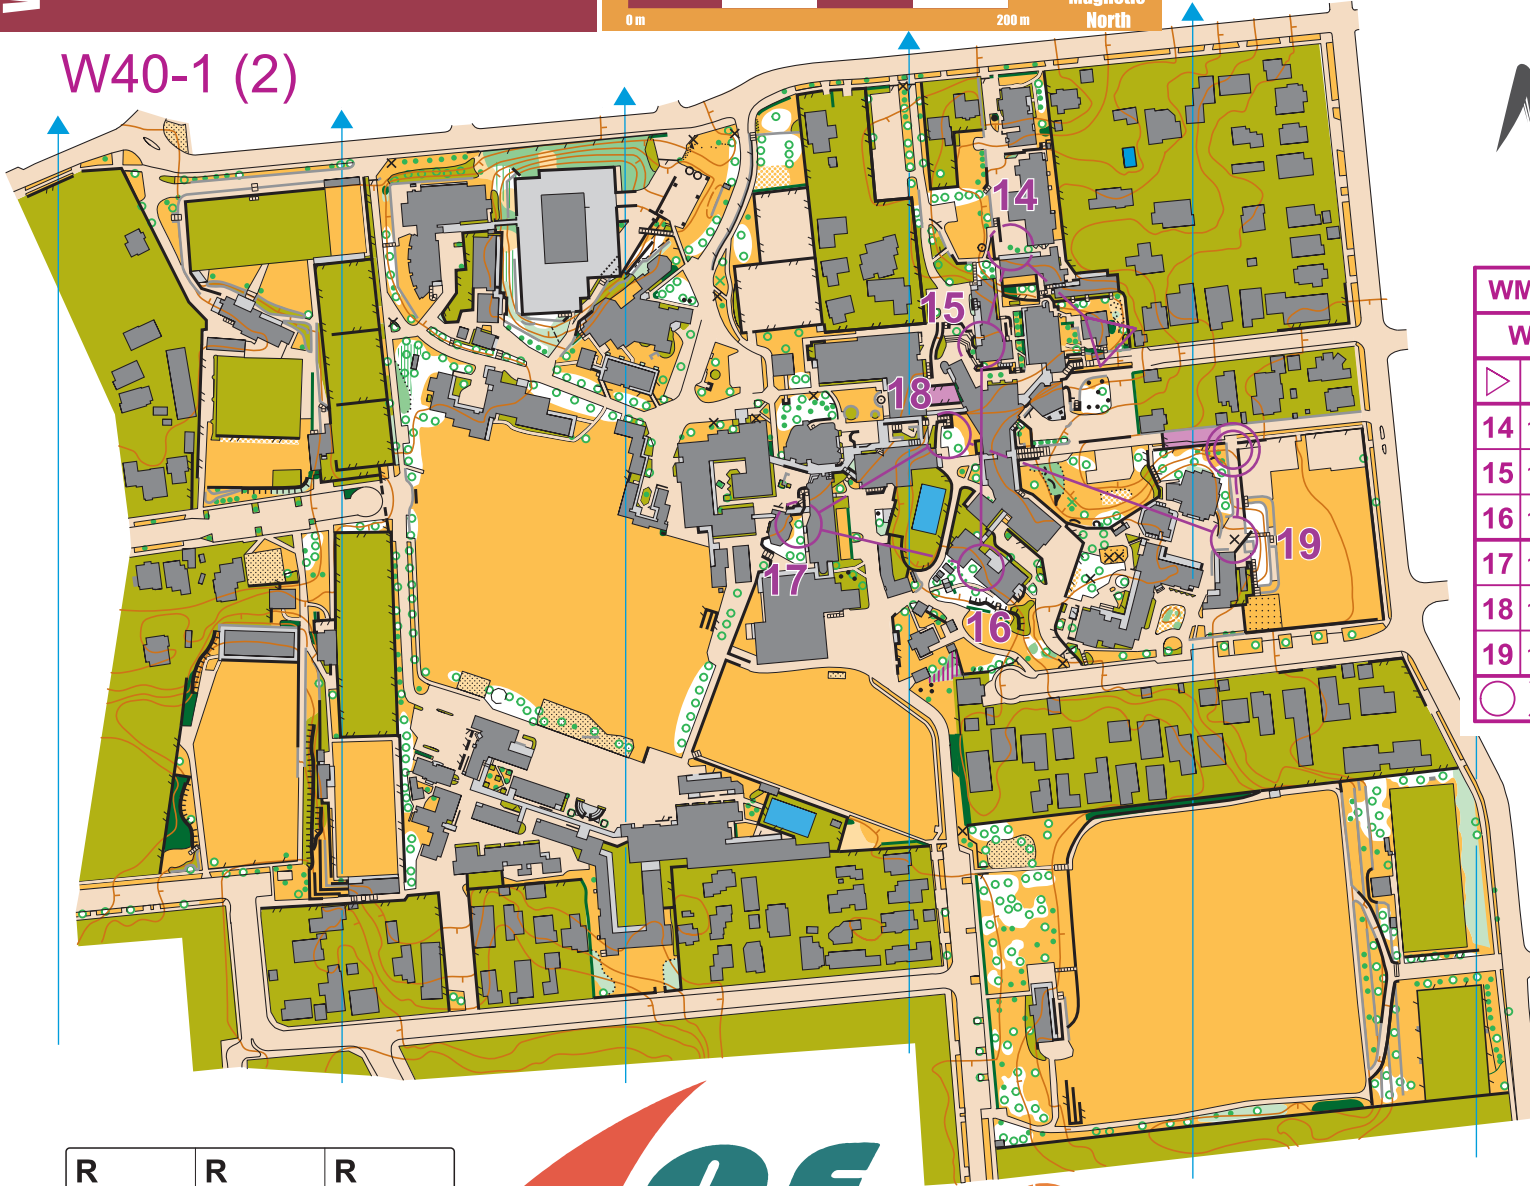

WMOG
2017 Sprint Distance - Qualification
23 April 2017

Scale 1:4000
Contours 2 m

0 m 200 m

Barfoot & Thompson
PRESENTS

W40-1 (2)

WMOG 2017 Sprint Qualifier

W40-1	2.8 km	42 m
△	■	└┘
14 125 ←	↑	○
15 103	■	└┘
16 182	■	>
17 108 ↑	↑	○
18 178 ↖	↑	○
19 100	×	
○	50 m	○

R	R	R
---	---	---