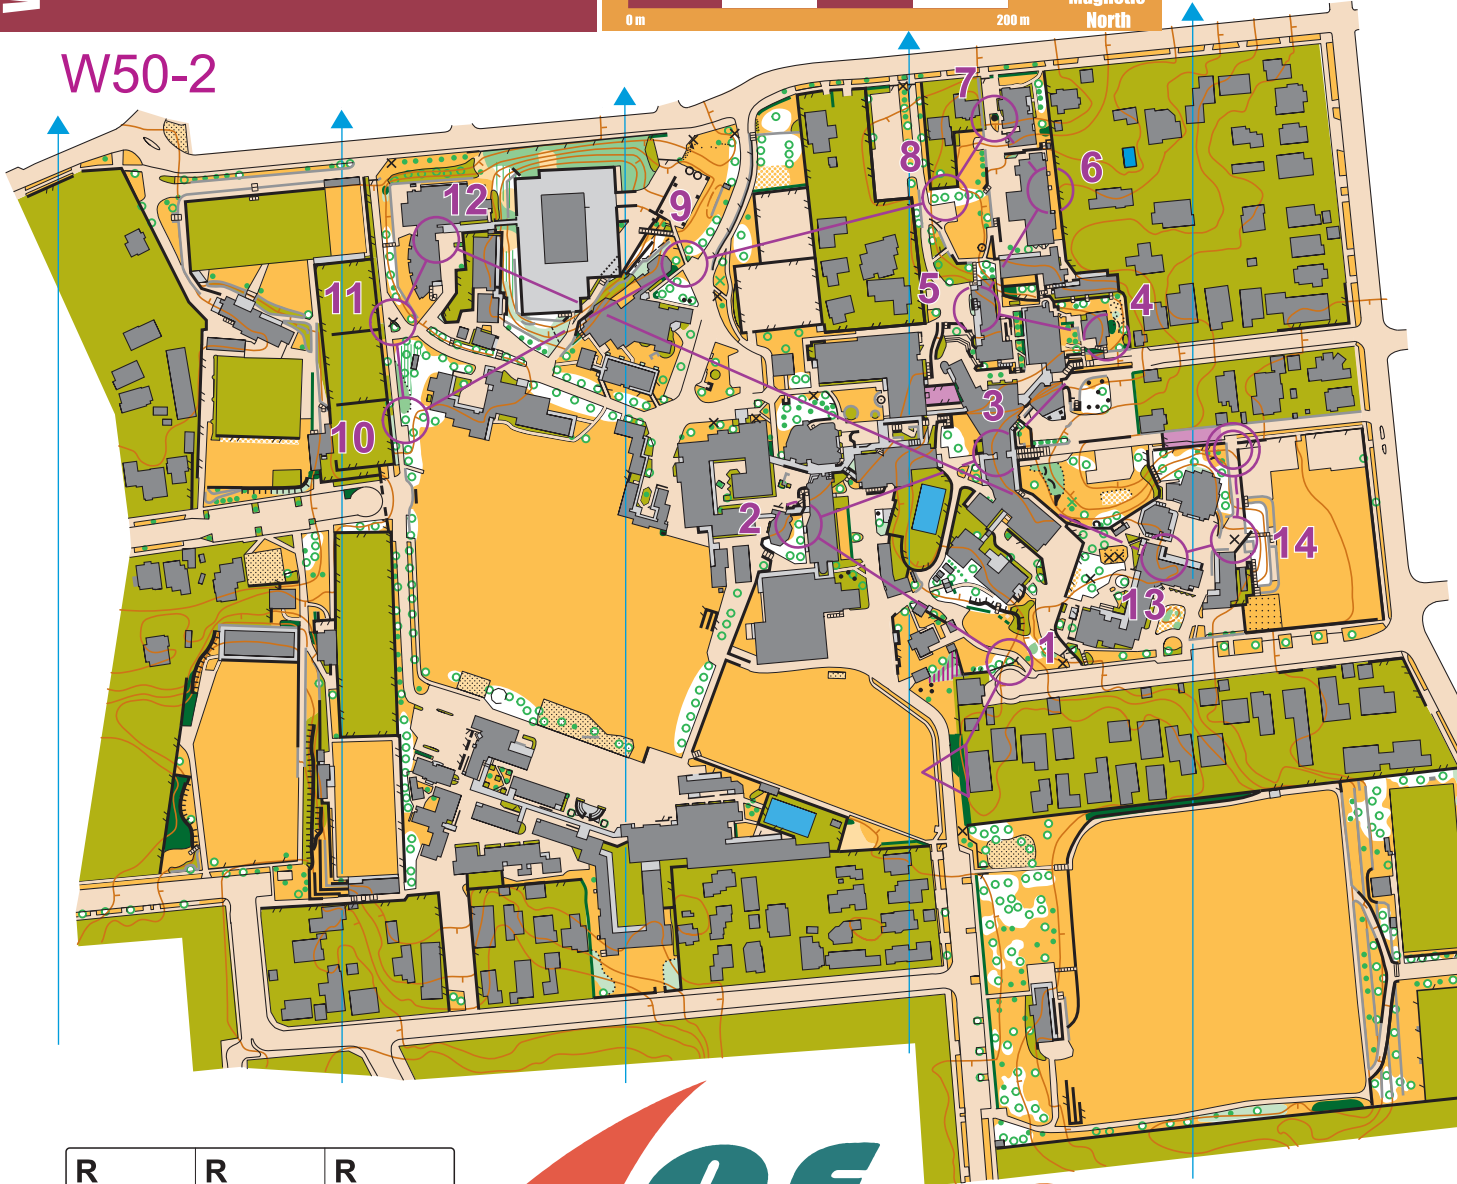

WMOG  
2017 Sprint Distance - Qualification  
23 April 2017

Scale 1:4000  
Contours 2 m

0 m 200 m

Magnetic North

Barfoot & Thompson

PRESENTS

W50-2

WMOG 2017 Sprint Qualifier			
	W50-2	2.3 km	32 m
▷		⋯	↙
1	101 →	⬆	○
2	108 ↑	⬆	○
3	187	■	⌒
4	124	■	⌒ ⚡
5	166	⌒	⌒
6	176 ↓	⌒	⌒
7	127	▲	○
8	137		○
9	123	↗	⌒
10	191 ↖	⬆	○
11	111	×	
12	192	■	⌒
13	145	↗	⌒ ⚡
14	100	×	
○	↖	50 m	⊗

R	R	R
---	---	---