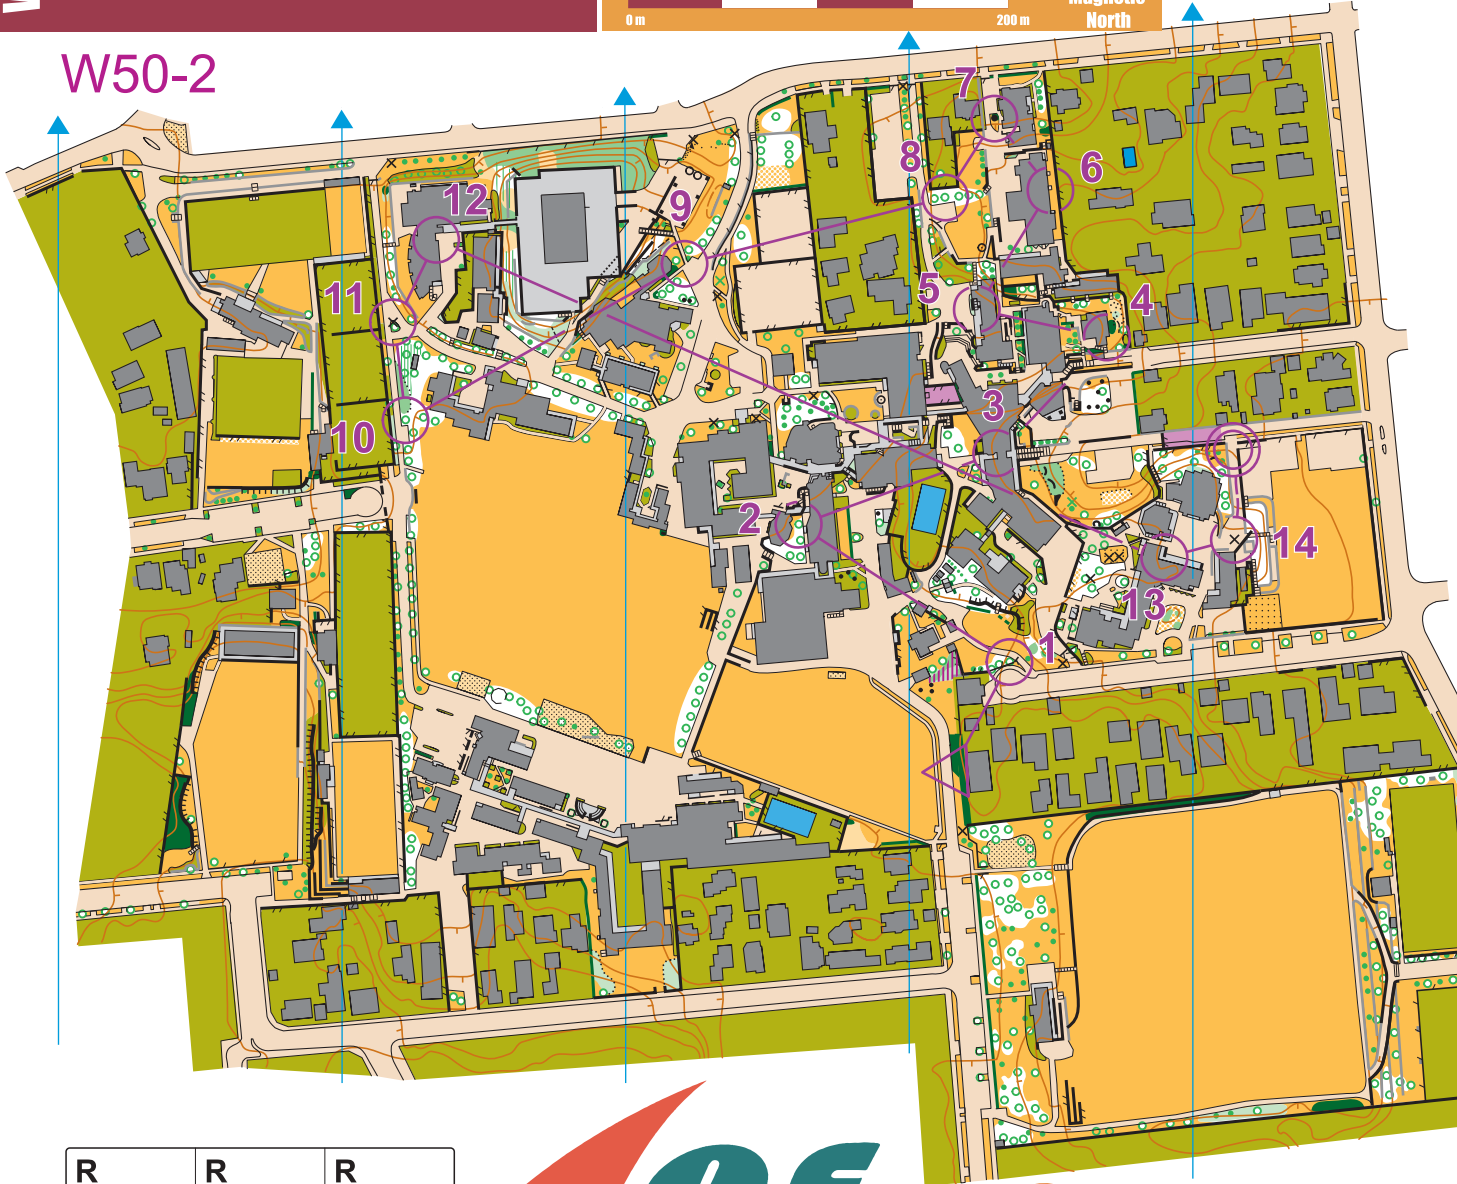

WMOG
2017 Sprint Distance - Qualification
23 April 2017

Scale 1:4000
Contours 2 m

0 m 200 m

Magnetic North

Barfoot & Thompson

PRESENTS

W50-2

WMOG 2017 Sprint Qualifier

	W50-2	2.3 km	32 m
▷		⋯	↙
1	101 →	⬆	○
2	108 ↑	⬆	○
3	187	■	⌒
4	124	■	⌒ ⚡
5	166	⌒	⌒
6	176 ↓	⌒	⌒
7	127	▲	○
8	137		○
9	123	↗	⌒
10	191 ↖	⬆	○
11	111	×	
12	192	■	⌒
13	145	↗	⌒ ⚡
14	100	×	

○ — 50 m — ○

R	R	R
---	---	---