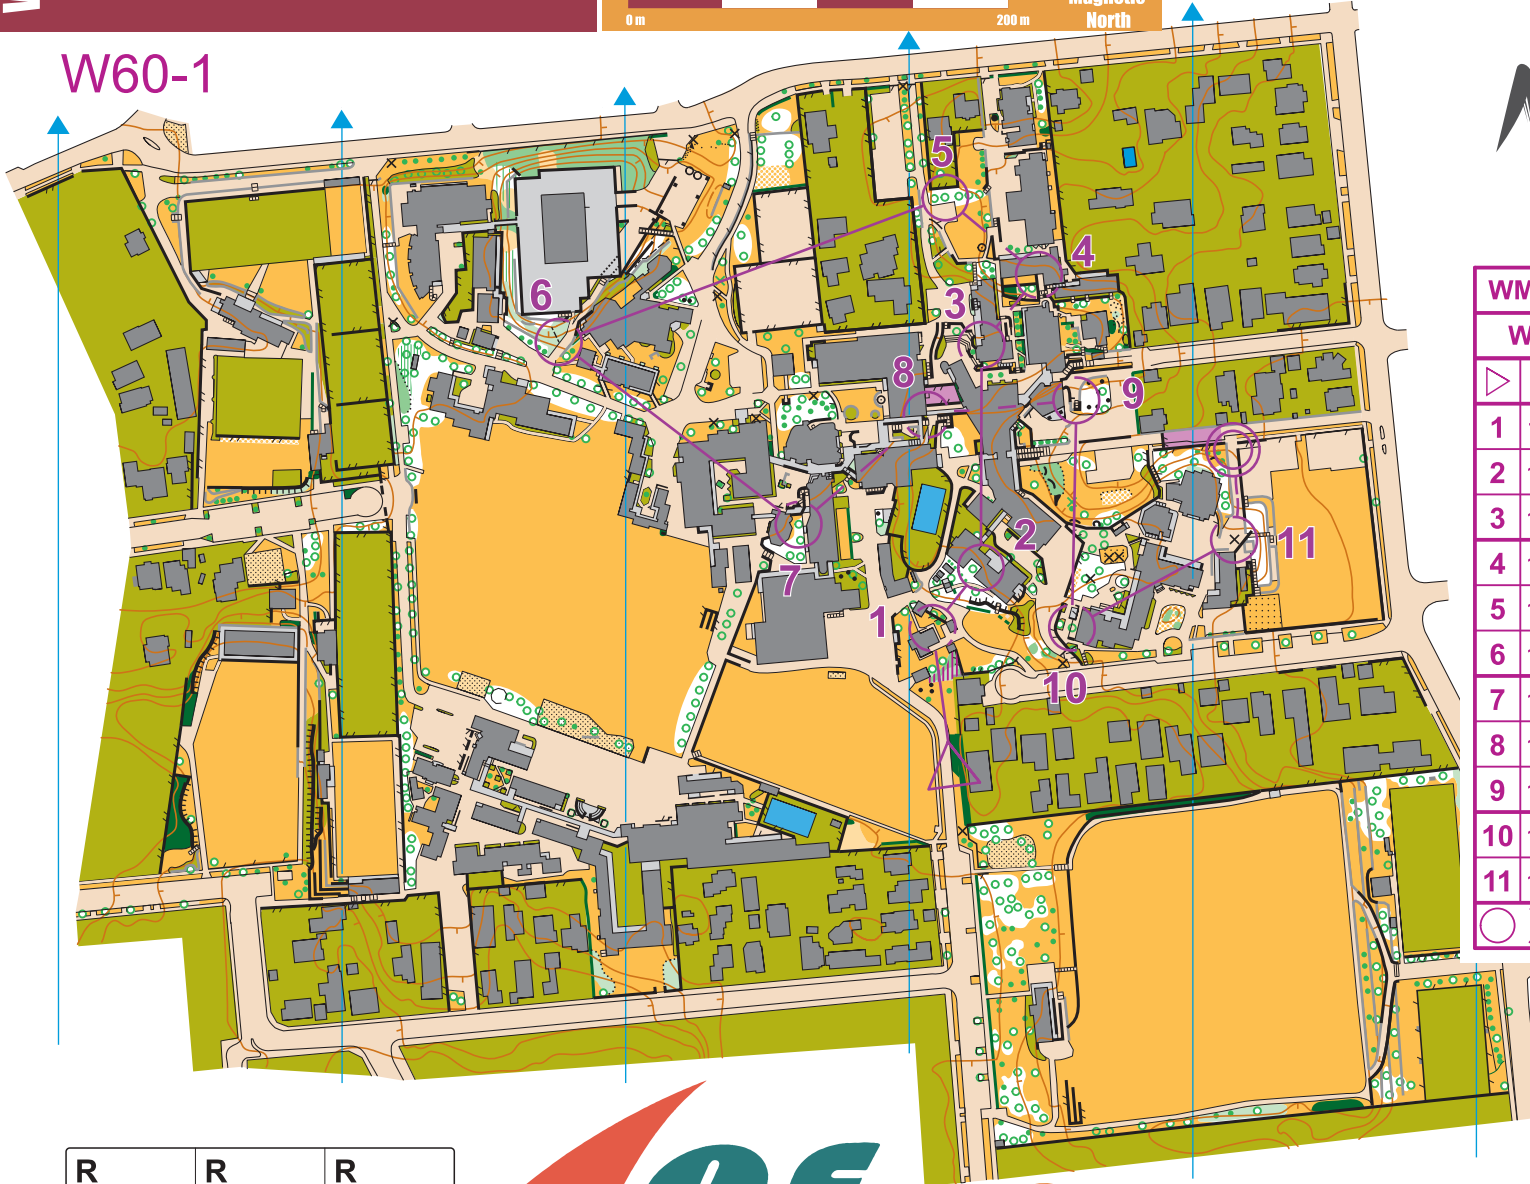

WMOG  
2017 Sprint Distance - Qualification  
23 April 2017

Scale 1:4000  
Contours 2 m

0 m 200 m

Barfoot & Thompson

PRESENTS

W60-1

WMOG 2017 Sprint Qualifier

	W60-1	1.9 km	28 m
▶		⋯	↙
1	110 ←	■	∧
2	182	■	➤
3	103	■	⌋
4	143	↗	⊥
5	137		⊕
6	135	↘	∨
7	108 ↑	⊕	⊙
8	177	■	⌋
9	140	⌌	⌈ ⚡
10	150 ↘	⊕	⊙
11	100	×	

○ — 50 m — ○

R	R	R
---	---	---