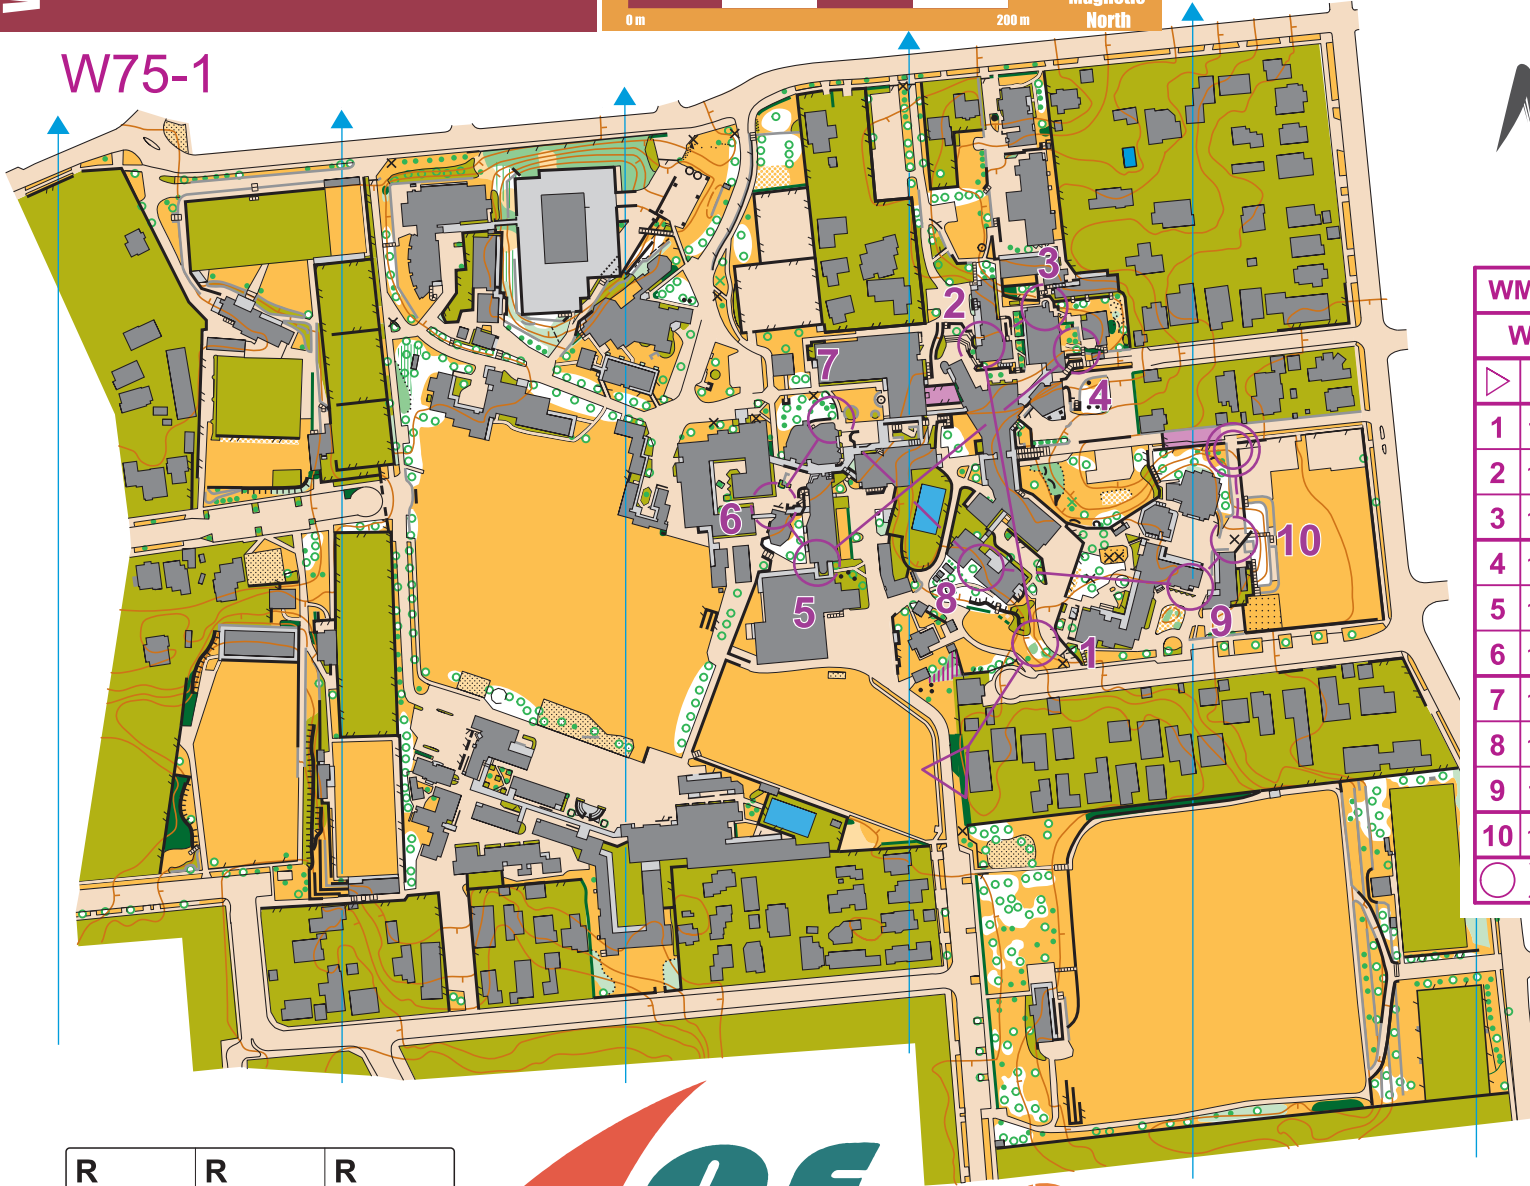

WMOOC
2017 Sprint Distance - Qualification
23 April 2017

Scale 1:4000
Contours 2 m

0 m 200 m

Barfoot & Thompson

PRESENTS

W75-1

WMOOC 2017 Sprint Qualifier			
	W75-1	1.5 km	16 m
▷		⋯	↙
1	119 ↖	⊞	○
2	103 ■		┘
3	162 ▯		┑
4	107 ↓	△	○
5	172 ↑	■	└
6	174 ↗		┌
7	133 ↗		┌
8	182 ■		➤
9	113 ■		^ ⚡
10	100 ×		
○	➤	50 m	➤

R	R	R
---	---	---